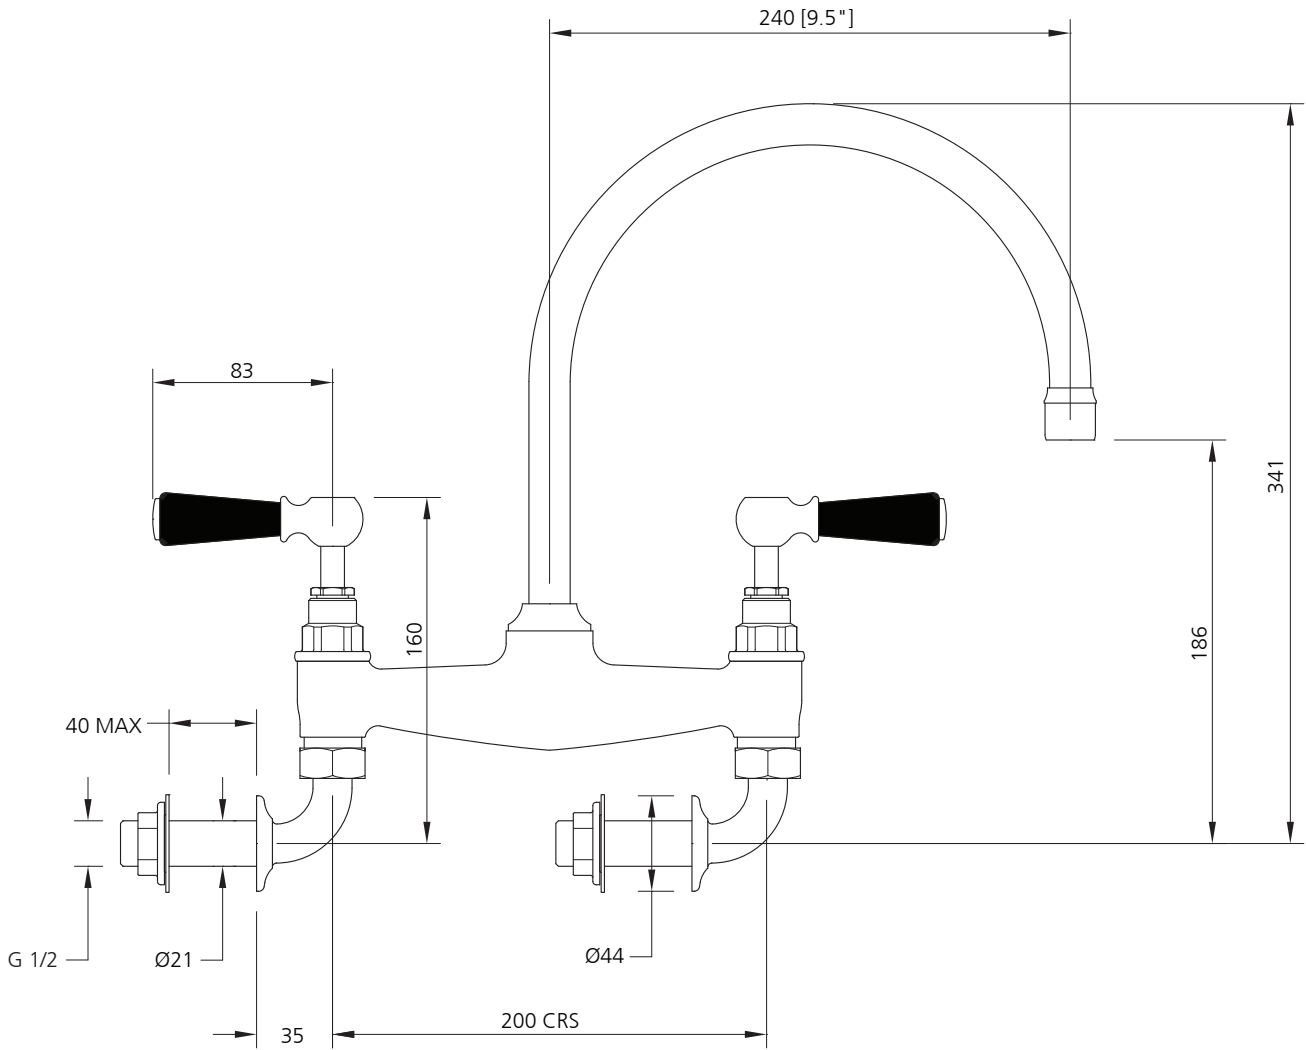

LEFROY BROOKS

IBROC HOUSE ESSEX ROAD
HODDESDON HERTS EN11 OQS UK
T: +44 (0)1992 708 316 F: +44 (0)1992 708 317

BL-1518

BLACK CERAMIC LEVER KITCHEN BRIDGE MIXER
WALL MOUNTED

DIMENSIONAL DATA SHEET

DATE: 20 May 2010

ISSUE: 025

©COPYRIGHT 2010. CHRISTO LEFROY BROOKS. ALL RIGHTS RESERVED.

DIMENSIONS IN MILLIMETRES

WHILST EVERY EFFORT IS MADE TO ENSURE THE ACCURACY OF THESE DATA SHEETS THEY ARE SUBJECT TO CHANGE WITHOUT NOTICE AS PART OF THE COMPANY'S PRODUCT DEVELOPMENT PROCESS