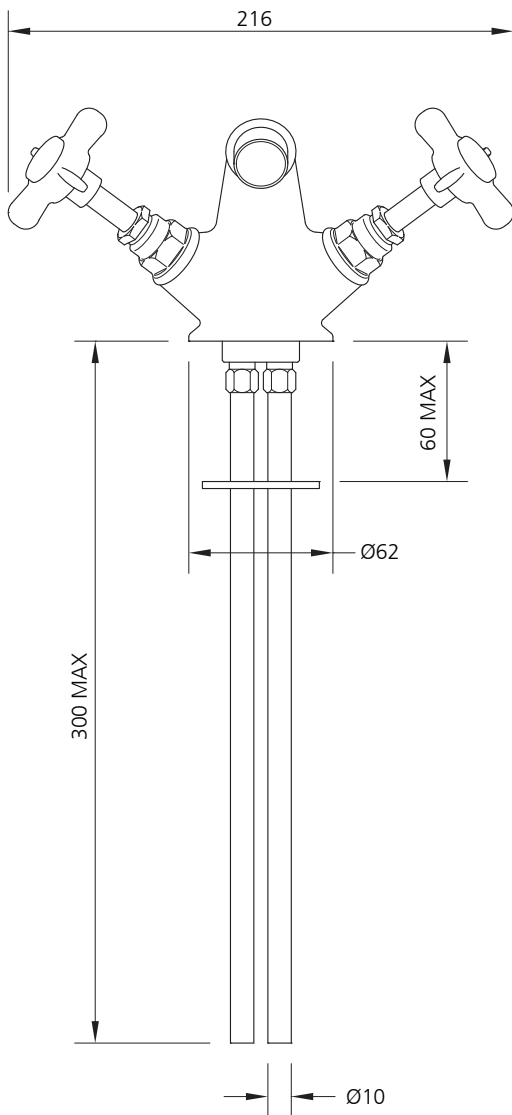

LEFROY BROOKS

IBROC HOUSE ESSEX ROAD
HODDESDON HERTS EN11 0QS UK
T: +44 (0)1992 708 316 F: +44 (0)1992 708 317

LB-1199

CONNAUGHT BIDET MONOBLOC WITH POP-UP WASTE

DIMENSIONAL DATA SHEET

DATE: 17 June 2010

ISSUE: 007 C

©COPYRIGHT 2010. CHRISTO LEFROY BROOKS. ALL RIGHTS RESERVED.

DIMENSIONS IN MILLIMETRES

WHILST EVERY EFFORT IS MADE TO ENSURE THE ACCURACY OF THESE DATA SHEETS THEY ARE SUBJECT TO CHANGE WITHOUT NOTICE AS PART OF THE COMPANY'S PRODUCT DEVELOPMENT PROCESS