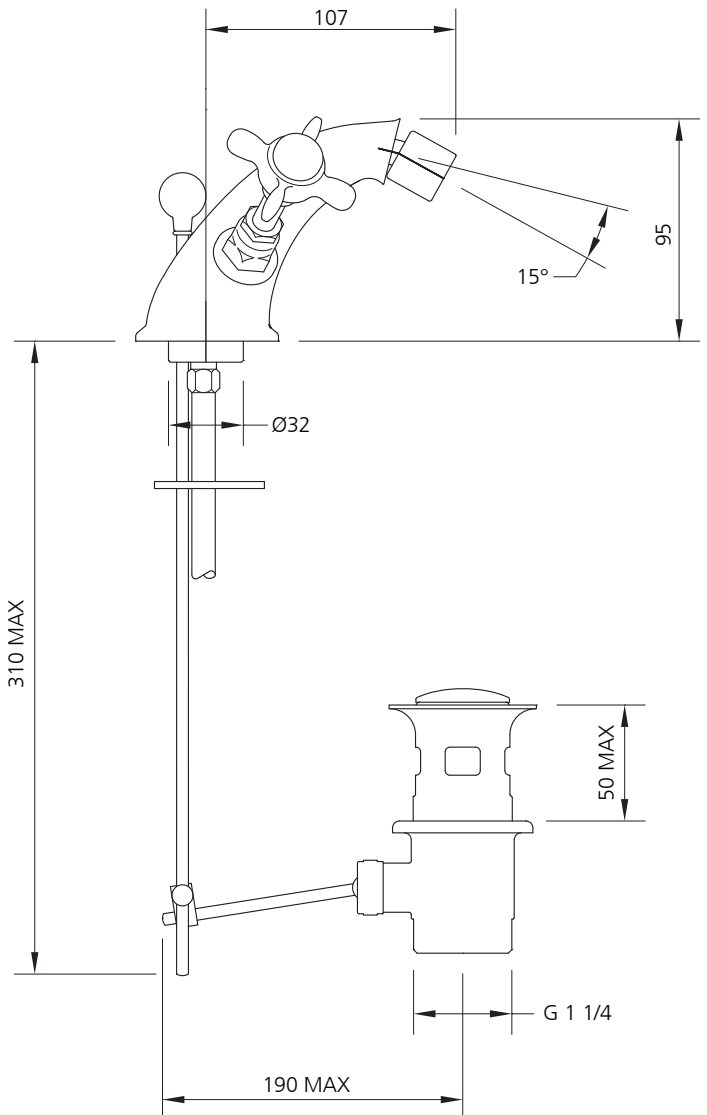

LEFROY BROOKS

IBROC HOUSE ESSEX ROAD
HODDESDON HERTS EN11 0QS UK
T: +44 (0)1992 708 316 F: +44 (0)1992 708 317

LB-1199

CONNAUGHT BIDET MONOBLOC WITH POP-UP WASTE

DIMENSIONAL DATA SHEET

DATE: 17 June 2010

ISSUE: 007 C

©COPYRIGHT 2010. CHRISTO LEFROY BROOKS. ALL RIGHTS RESERVED.

DIMENSIONS IN MILLIMETRES

WHILST EVERY EFFORT IS MADE TO ENSURE THE ACCURACY OF THESE DATA SHEETS THEY ARE SUBJECT TO CHANGE WITHOUT NOTICE AS PART OF THE COMPANY'S PRODUCT DEVELOPMENT PROCESS