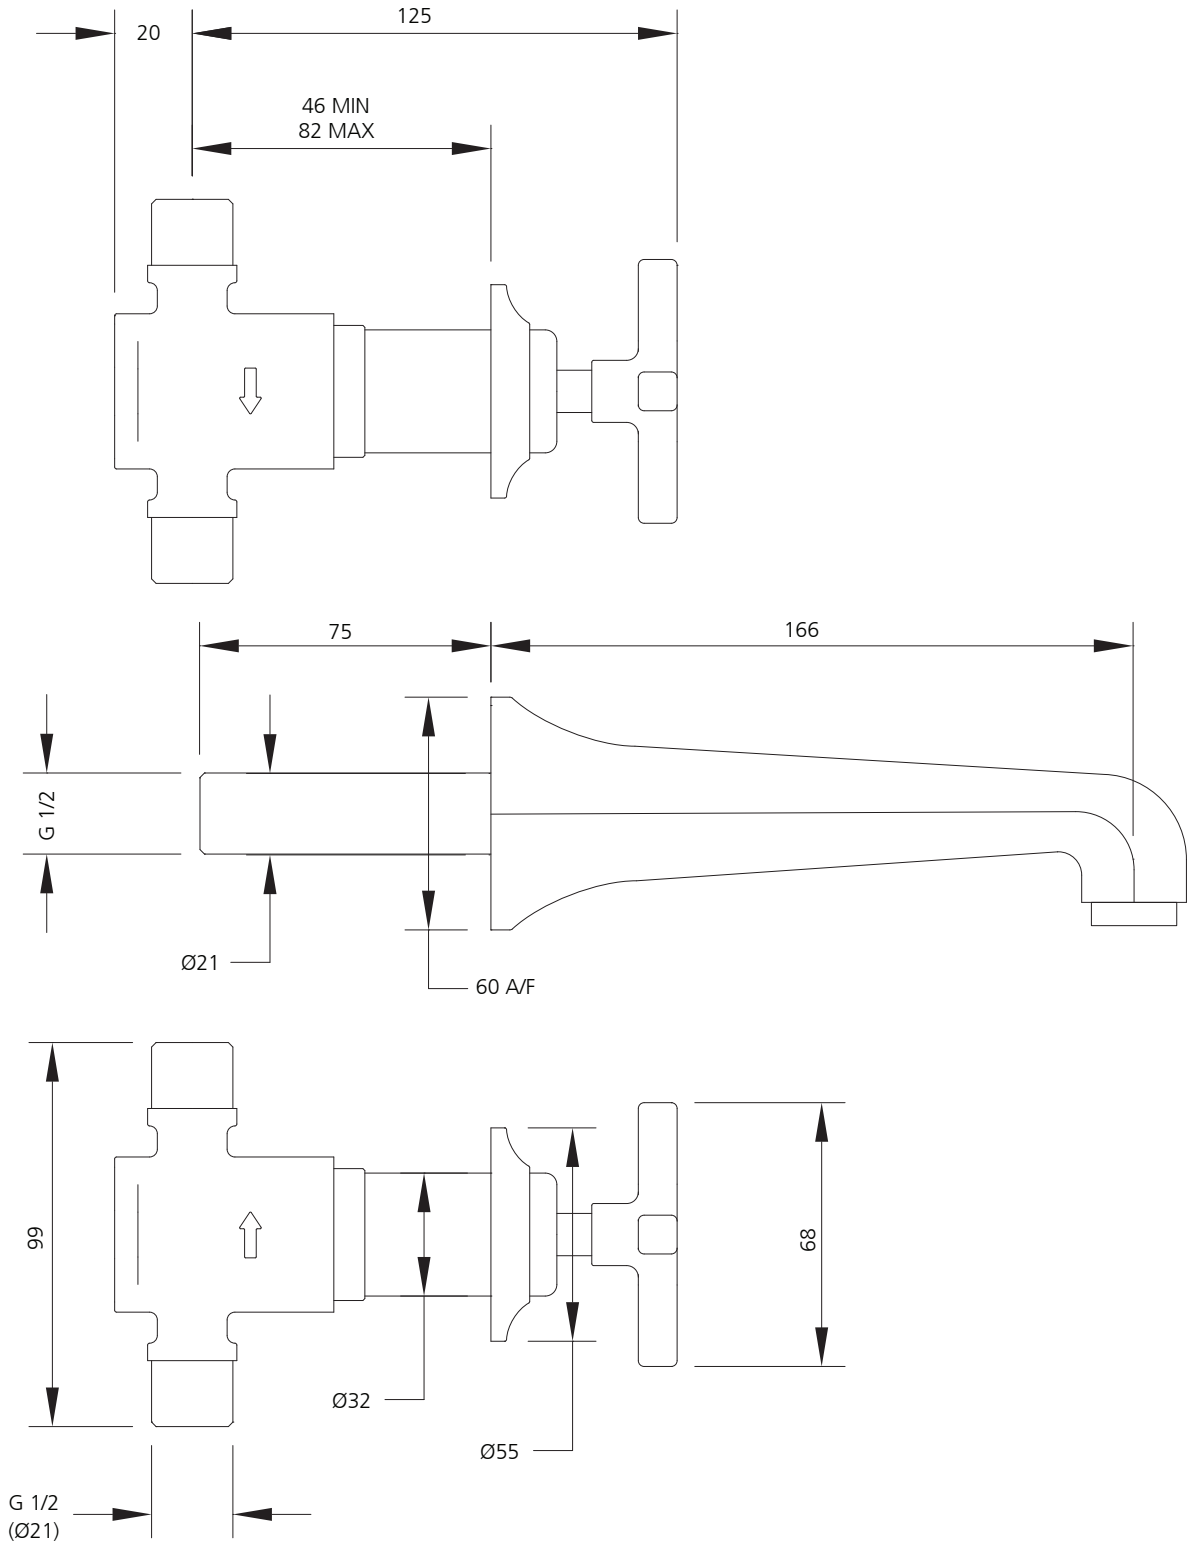

LEFROY BROOKS

IBROC HOUSE ESSEX ROAD
HODDESDON HERTS EN11 OQS UK
T: +44 (0)1992 708 316 F: +44 (0)1992 708 317

MH-1200

MACKINTOSH LEVER WALL MOUNTED
THREE HOLE BASIN MIXER

DIMENSIONAL DATA SHEET

DATE: 29 July 2010

ISSUE: 021 A

©COPYRIGHT 2010. CHRISTO LEFROY BROOKS. ALL RIGHTS RESERVED.

DIMENSIONS IN MILLIMETRES

WHILST EVERY EFFORT IS MADE TO ENSURE THE ACCURACY OF THESE DATA SHEETS THEY ARE SUBJECT TO CHANGE WITHOUT NOTICE AS PART OF THE COMPANY'S PRODUCT DEVELOPMENT PROCESS