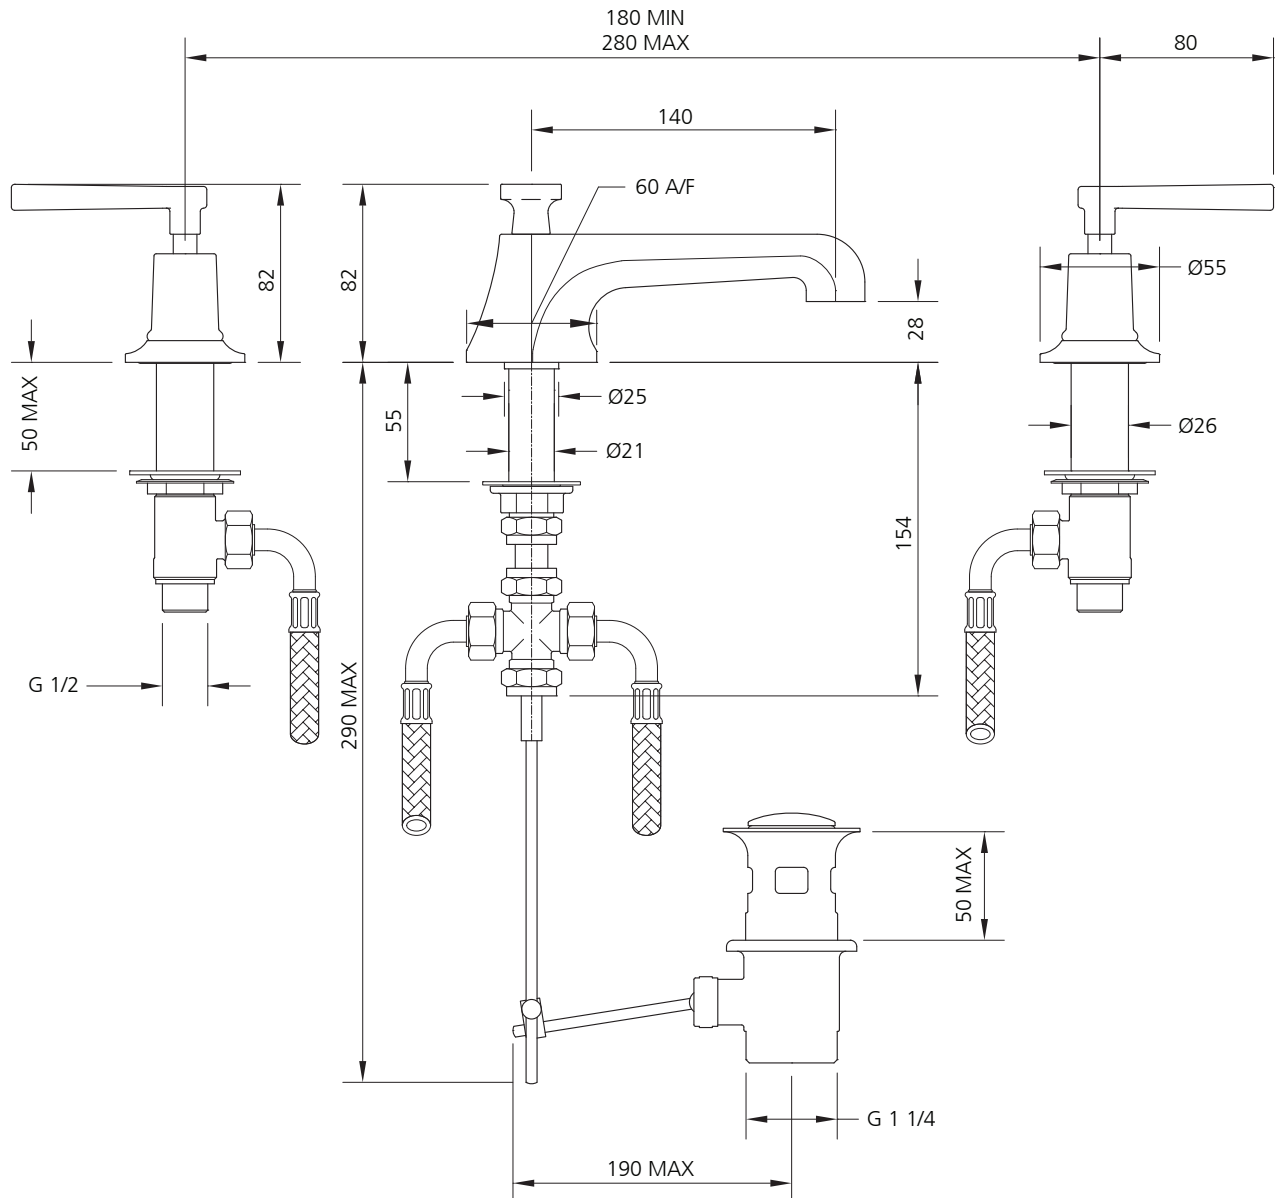

## ML-1228

MACKINTOSH LEVER THREE HOLE BASIN MIXER  
WITH POP-UP WASTE

### DIMENSIONAL DATA SHEET

DATE: 30 July 2010

ISSUE: 020

©COPYRIGHT 2010. CHRISTO LEFROY BROOKS. ALL RIGHTS RESERVED.

DIMENSIONS IN MILLIMETRES

WHILST EVERY EFFORT IS MADE TO ENSURE THE ACCURACY OF THESE DATA SHEETS THEY ARE SUBJECT TO CHANGE WITHOUT NOTICE AS PART OF THE COMPANY'S PRODUCT DEVELOPMENT PROCESS