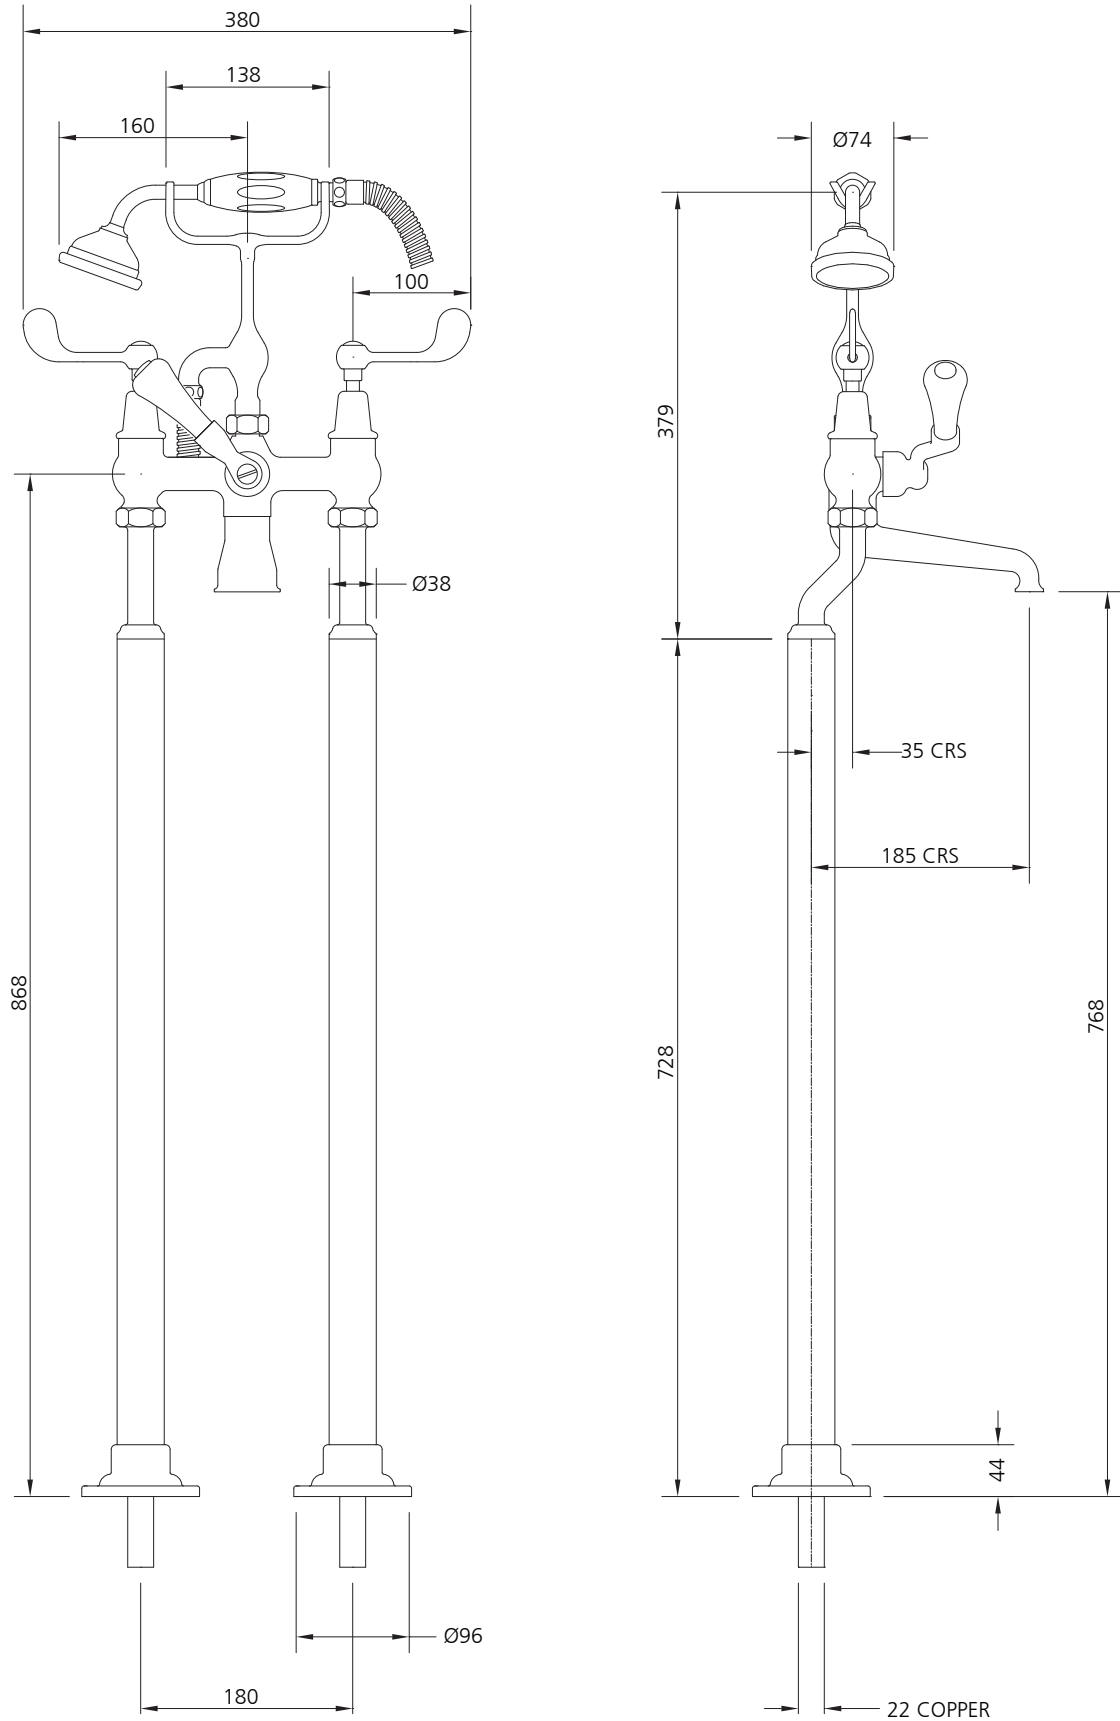

LEFROY BROOKS

IBROC HOUSE ESSEX ROAD
HODDESDON HERTS EN11 0QS UK
T: +44 (0)1992 708 316 F: +44 (0)1992 708 317

CL-1144

CONNAUGHT LEVER BATH SHOWER MIXER (¾")
WITH STANDPIPES
(ALSO AVAILABLE WITH EXTENDED LEGS)

DIMENSIONAL DATA SHEET

DATE: 21 May 2010

ISSUE: 058 B

©COPYRIGHT 2010. CHRISTO LEFROY BROOKS. ALL RIGHTS RESERVED.

DIMENSIONS IN MILLIMETRES

WHILST EVERY EFFORT IS MADE TO ENSURE THE ACCURACY OF THESE DATA SHEETS THEY ARE SUBJECT TO CHANGE WITHOUT NOTICE AS PART OF THE COMPANY'S PRODUCT DEVELOPMENT PROCESS