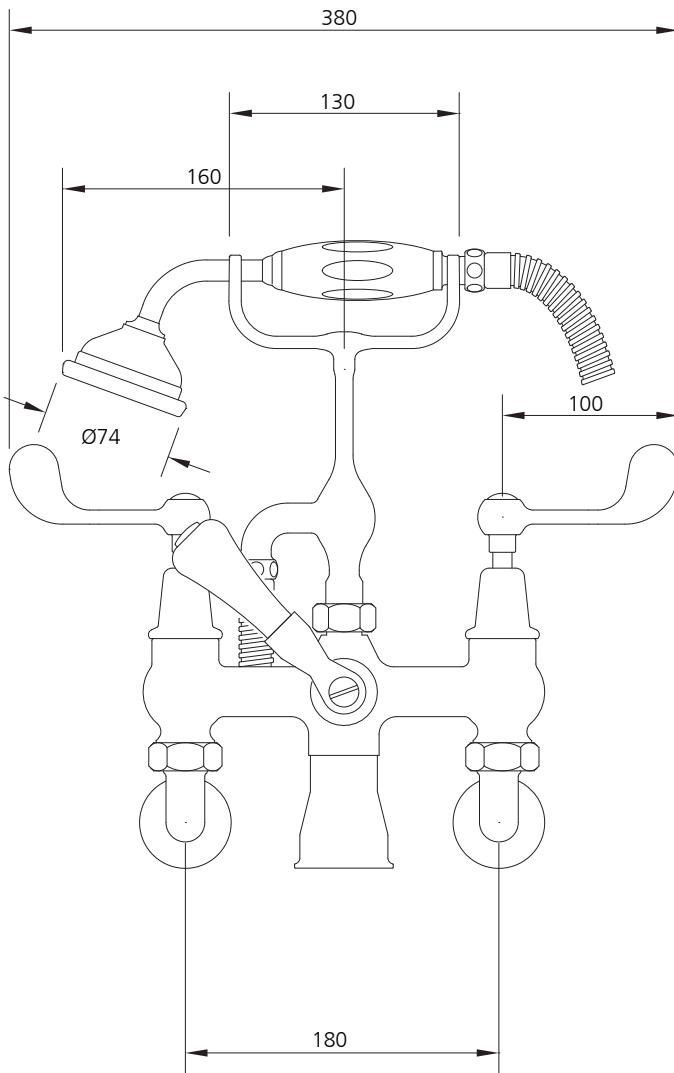

LEFROY BROOKS

IBROC HOUSE ESSEX ROAD
HODDESDON HERTS EN11 0QS UK
T: +44 (0)1992 708 316 F: +44 (0)1992 708 317

CL-1166

CONNAUGHT LEVER WALL MOUNTED BATH
SHOWER MIXER (¾")

DIMENSIONAL DATA SHEET

DATE: 21 MAY 2010

ISSUE: 019

©COPYRIGHT 2010. CHRISTO LEFROY BROOKS. ALL RIGHTS RESERVED.

DIMENSIONS IN MILLIMETRES

WHILST EVERY EFFORT IS MADE TO ENSURE THE ACCURACY OF THESE DATA SHEETS THEY ARE SUBJECT TO CHANGE WITHOUT NOTICE AS PART OF THE COMPANY'S PRODUCT DEVELOPMENT PROCESS