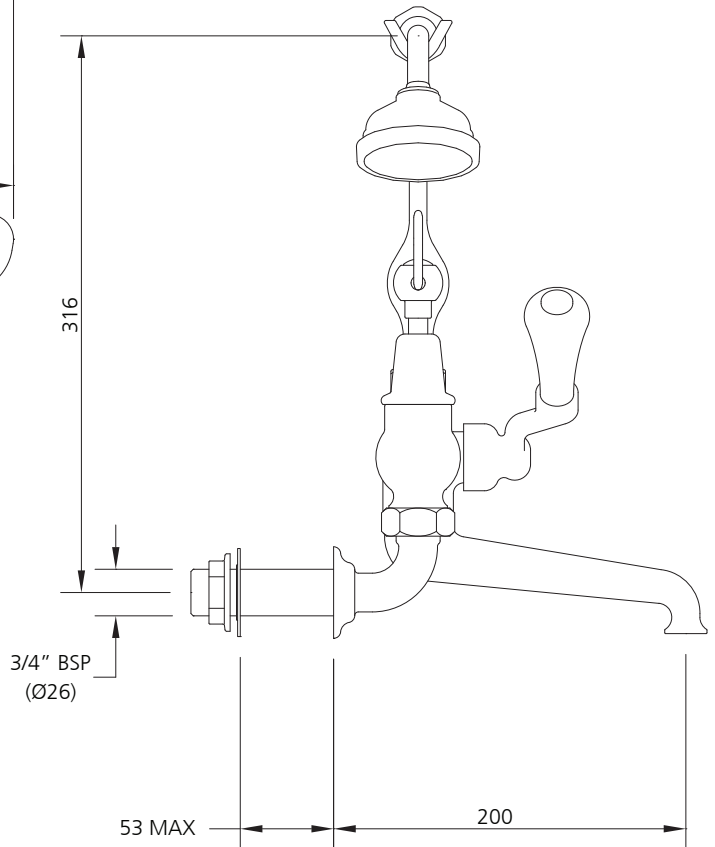

LEFROY BROOKS

IBROC HOUSE ESSEX ROAD
HODDESDON HERTS EN11 0QS UK
T: +44 (0)1992 708 316 F: +44 (0)1992 708 317

CL-1166

CONNAUGHT LEVER WALL MOUNTED BATH
SHOWER MIXER (¾")

DIMENSIONAL DATA SHEET

DATE: 21 MAY 2010

ISSUE: 019

©COPYRIGHT 2010. CHRISTO LEFROY BROOKS. ALL RIGHTS RESERVED.

DIMENSIONS IN MILLIMETRES

WHILST EVERY EFFORT IS MADE TO ENSURE THE ACCURACY OF THESE DATA SHEETS THEY ARE SUBJECT TO CHANGE WITHOUT NOTICE AS PART OF THE COMPANY'S PRODUCT DEVELOPMENT PROCESS