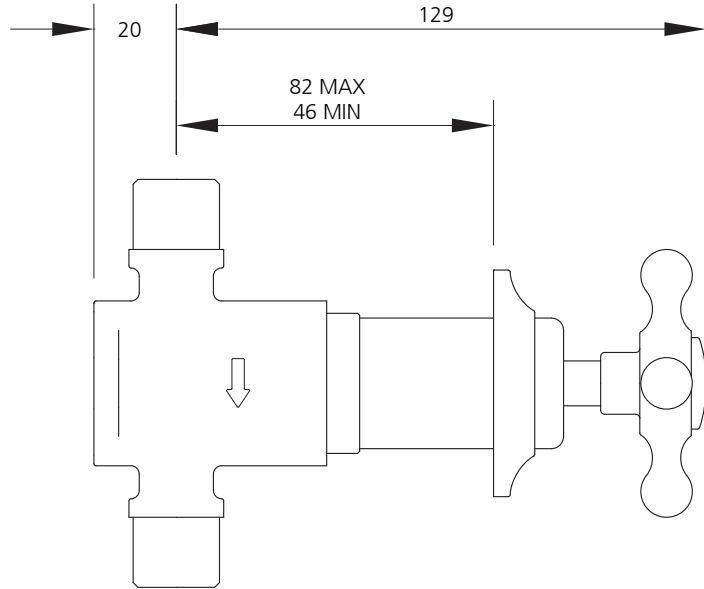

LEFROY BROOKS

IBROC HOUSE ESSEX ROAD
HODDESDON HERTS EN11 0QS UK
T: +44 (0)1992 708 316 F: +44 (0)1992 708 317

CH-1212

CLASSIC WALL MOUNTED THREE HOLE BASIN MIXER
WITH CONNAUGHT HANDWHEELS

DIMENSIONAL DATA SHEET

DATE: 21 May 2010

ISSUE: 018

DIMENSIONS IN MILLIMETRES

©COPYRIGHT 2010. CHRISTO LEFROY BROOKS. ALL RIGHTS RESERVED.

WHILST EVERY EFFORT IS MADE TO ENSURE THE ACCURACY OF THESE DATA SHEETS THEY ARE SUBJECT TO CHANGE WITHOUT NOTICE AS PART OF THE COMPANY'S PRODUCT DEVELOPMENT PROCESS