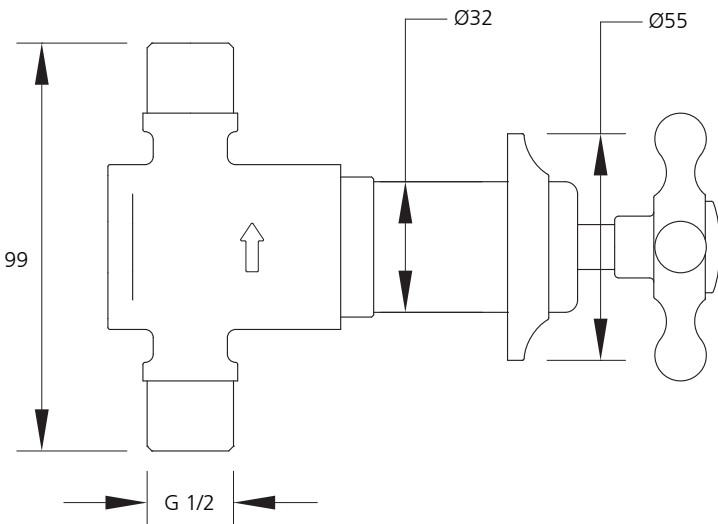

LEFROY BROOKS

IBROC HOUSE ESSEX ROAD
HODDESDON HERTS EN11 0QS UK
T: +44 (0)1992 708 316 F: +44 (0)1992 708 317

CH-1212

CLASSIC WALL MOUNTED THREE HOLE BASIN MIXER
WITH CONNAUGHT HANDWHEELS

DIMENSIONAL DATA SHEET

DATE: 21 May 2010

ISSUE: 018

DIMENSIONS IN MILLIMETRES

©COPYRIGHT 2010. CHRISTO LEFROY BROOKS. ALL RIGHTS RESERVED.

WHILST EVERY EFFORT IS MADE TO ENSURE THE ACCURACY OF THESE DATA SHEETS THEY ARE SUBJECT TO CHANGE WITHOUT NOTICE AS PART OF THE COMPANY'S PRODUCT DEVELOPMENT PROCESS