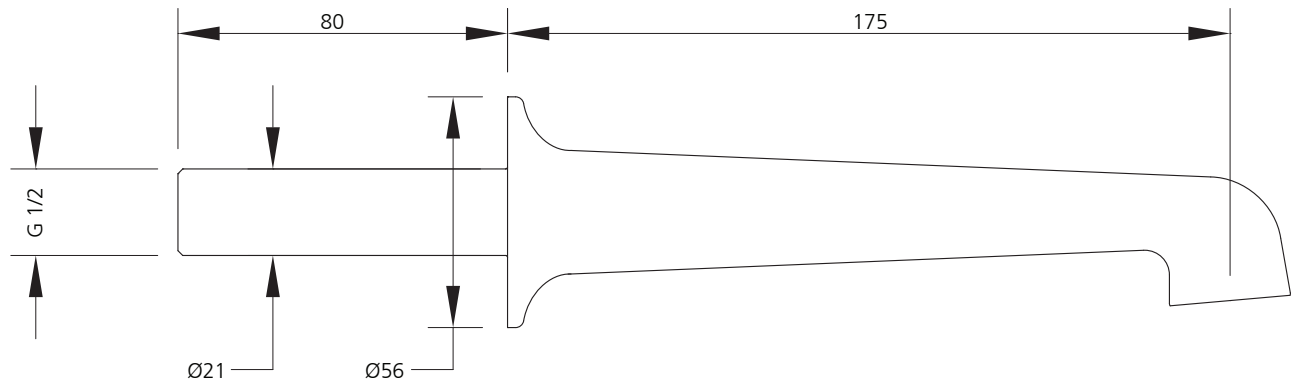

LEFROY BROOKS

IBROC HOUSE ESSEX ROAD
HODDESDON HERTS EN11 0QS UK
T: +44 (0)1992 708 316 F: +44 (0)1992 708 317

CH-1212

CLASSIC WALL MOUNTED THREE HOLE BASIN MIXER
WITH CONNAUGHT HANDWHEELS

DIMENSIONAL DATA SHEET

DATE: 21 May 2010

ISSUE: 018

DIMENSIONS IN MILLIMETRES

©COPYRIGHT 2010. CHRISTO LEFROY BROOKS. ALL RIGHTS RESERVED.

WHILST EVERY EFFORT IS MADE TO ENSURE THE ACCURACY OF THESE DATA SHEETS THEY ARE SUBJECT TO CHANGE WITHOUT NOTICE AS PART OF THE COMPANY'S PRODUCT DEVELOPMENT PROCESS