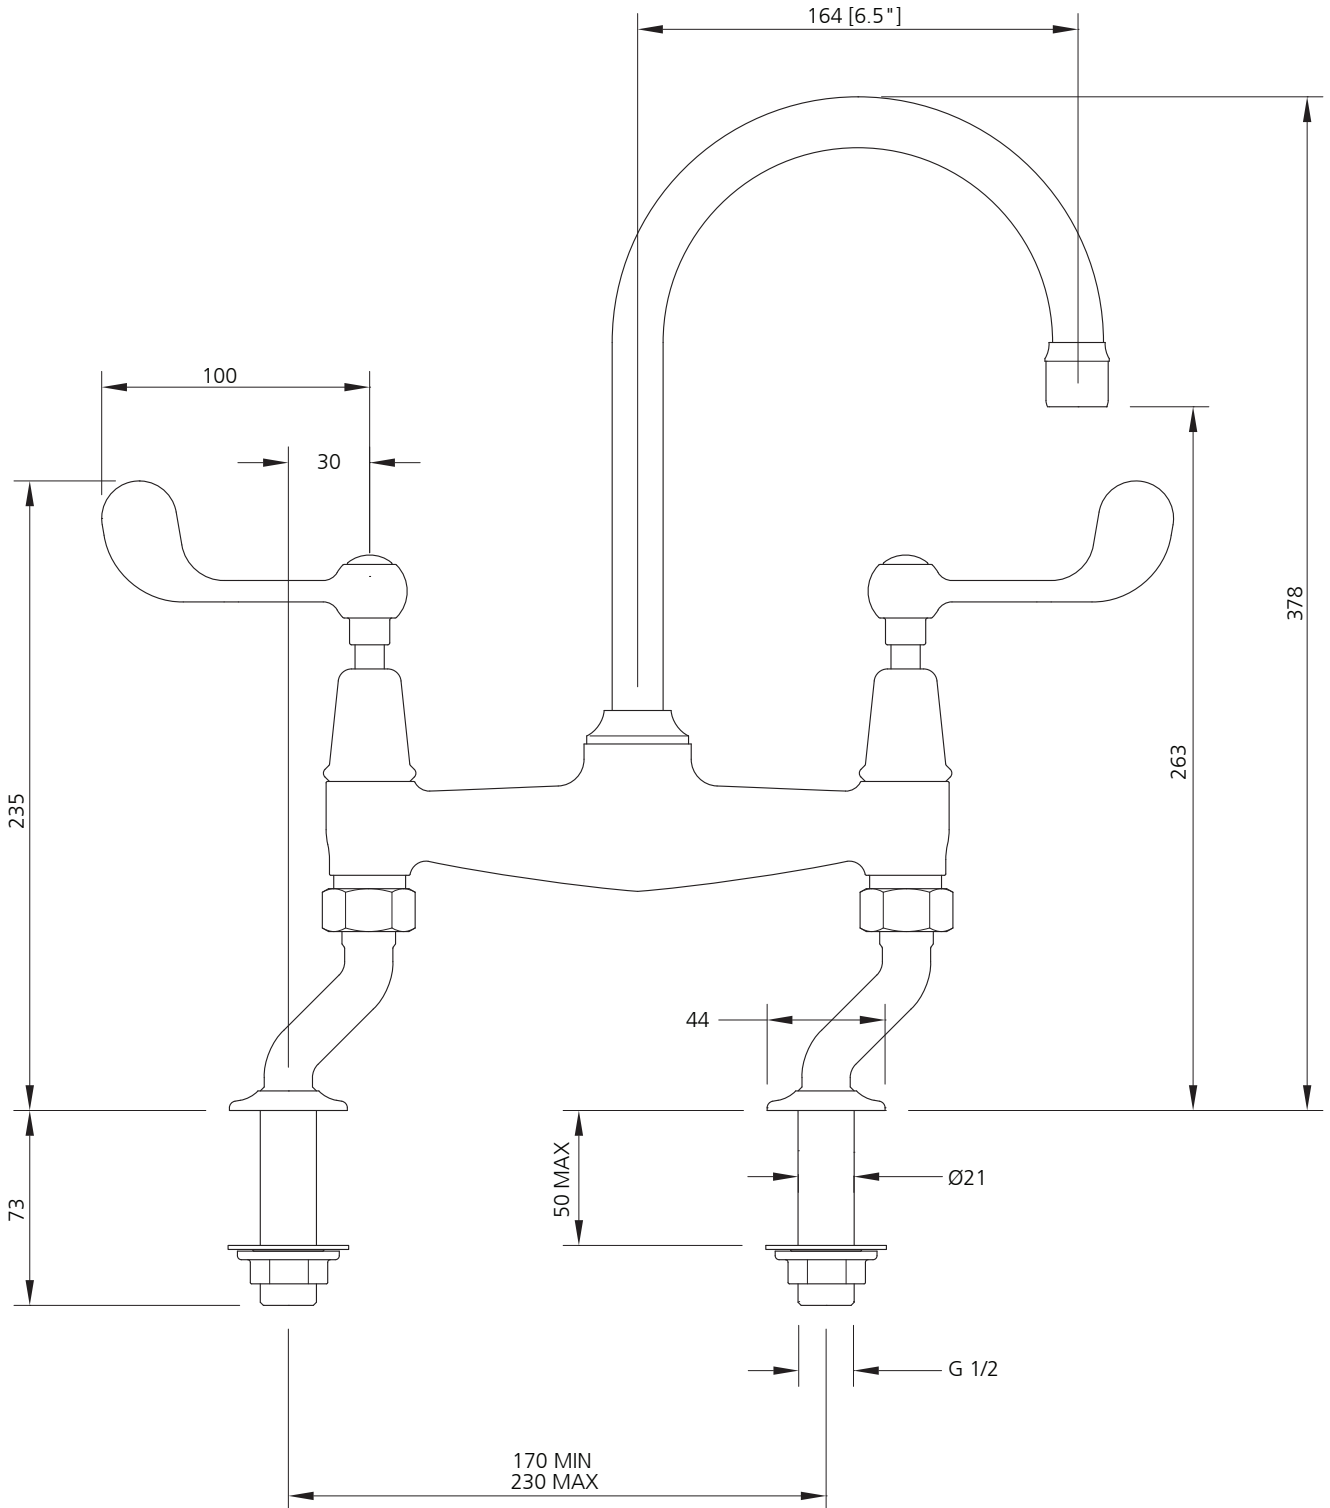

LEFROY BROOKS

IBROC HOUSE ESSEX ROAD
HODDESDON HERTS EN11 0QS UK
T: +44 (0)1992 708 316 F: +44 (0)1992 708 317

CL-9007

CLASSIC CONNAUGHT LEVER BASIN BRIDGE MIXER
(6½" SPOUT)

DIMENSIONAL DATA SHEET

DATE: 24 May 2010

ISSUE: 019

©COPYRIGHT 2010. CHRISTO LEFROY BROOKS. ALL RIGHTS RESERVED.

DIMENSIONS IN MILLIMETRES

WHILST EVERY EFFORT IS MADE TO ENSURE THE ACCURACY OF THESE DATA SHEETS THEY ARE SUBJECT TO CHANGE WITHOUT NOTICE AS PART OF THE COMPANY'S PRODUCT DEVELOPMENT PROCESS