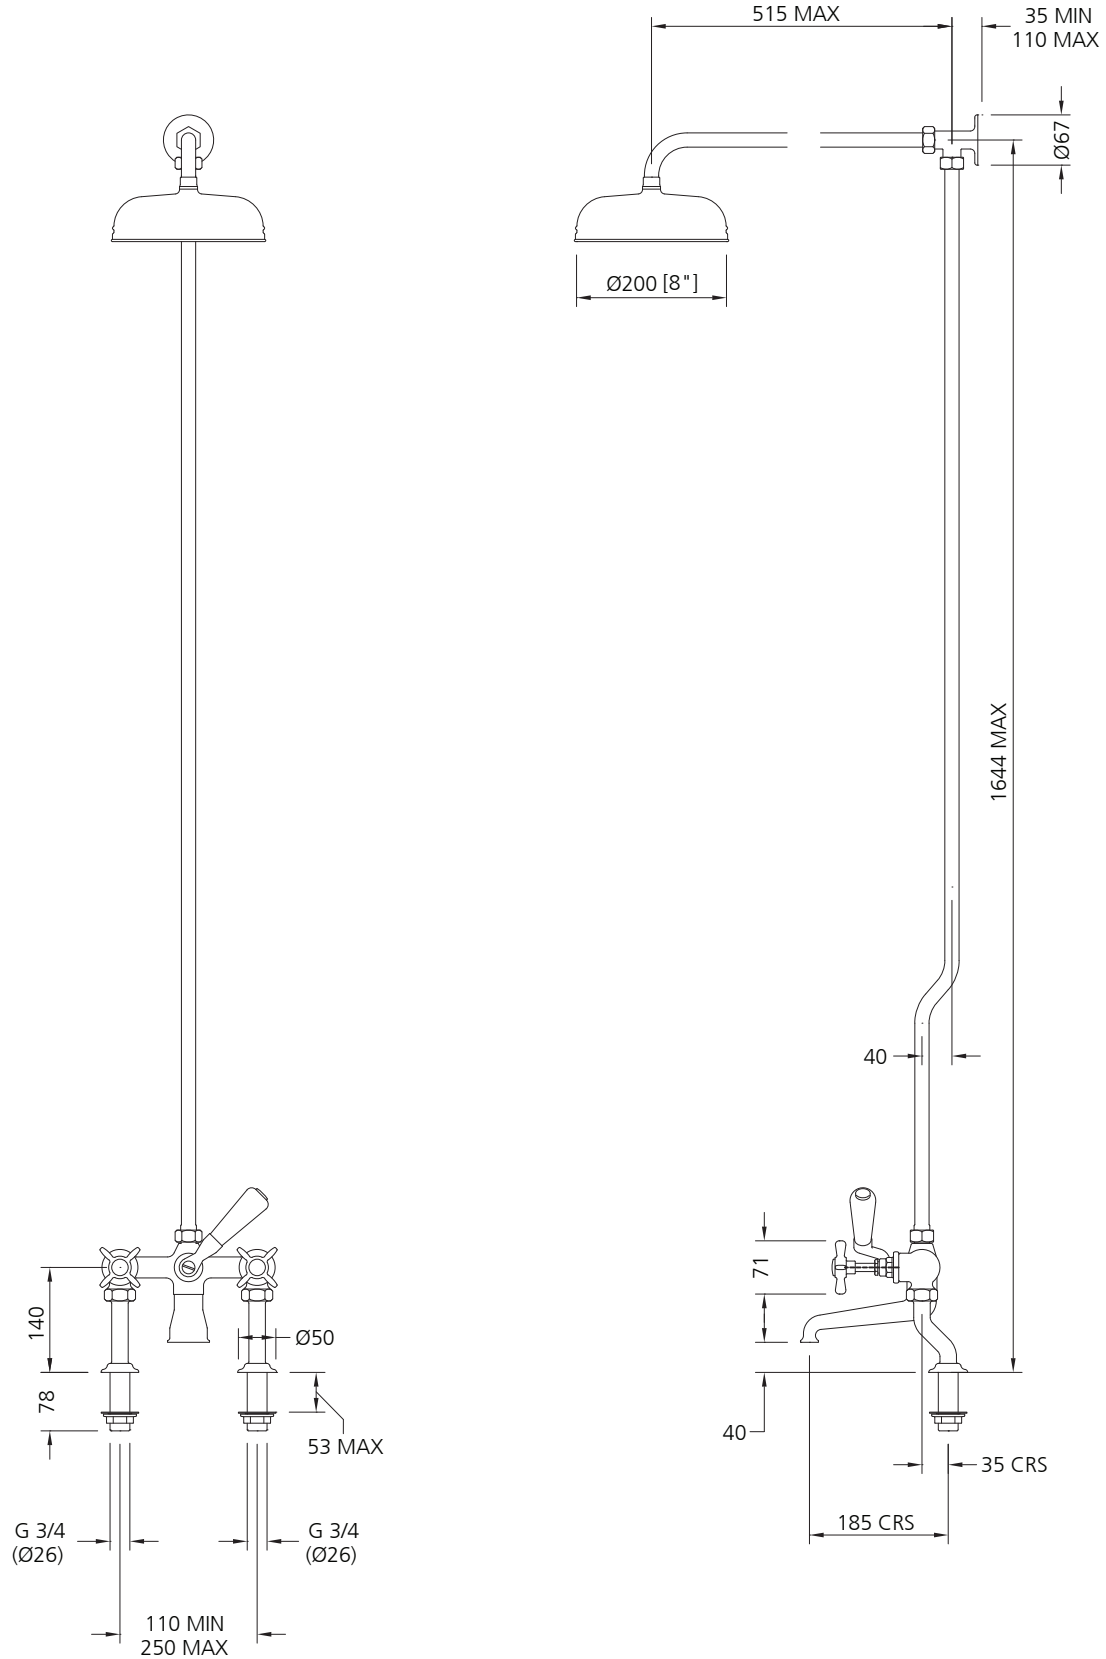

## LB-1745

CLASSIC BATH SHOWER MIXER  
WITH RISER KIT AND 8" ROSE

### DIMENSIONAL DATA SHEET

DATE: 28 June 2010

ISSUE: 050 B

©COPYRIGHT 2010. CHRISTO LEFROY BROOKS. ALL RIGHTS RESERVED.

DIMENSIONS IN MILLIMETRES

WHILST EVERY EFFORT IS MADE TO ENSURE THE ACCURACY OF THESE DATA SHEETS THEY ARE SUBJECT TO CHANGE WITHOUT NOTICE AS PART OF THE COMPANY'S PRODUCT DEVELOPMENT PROCESS