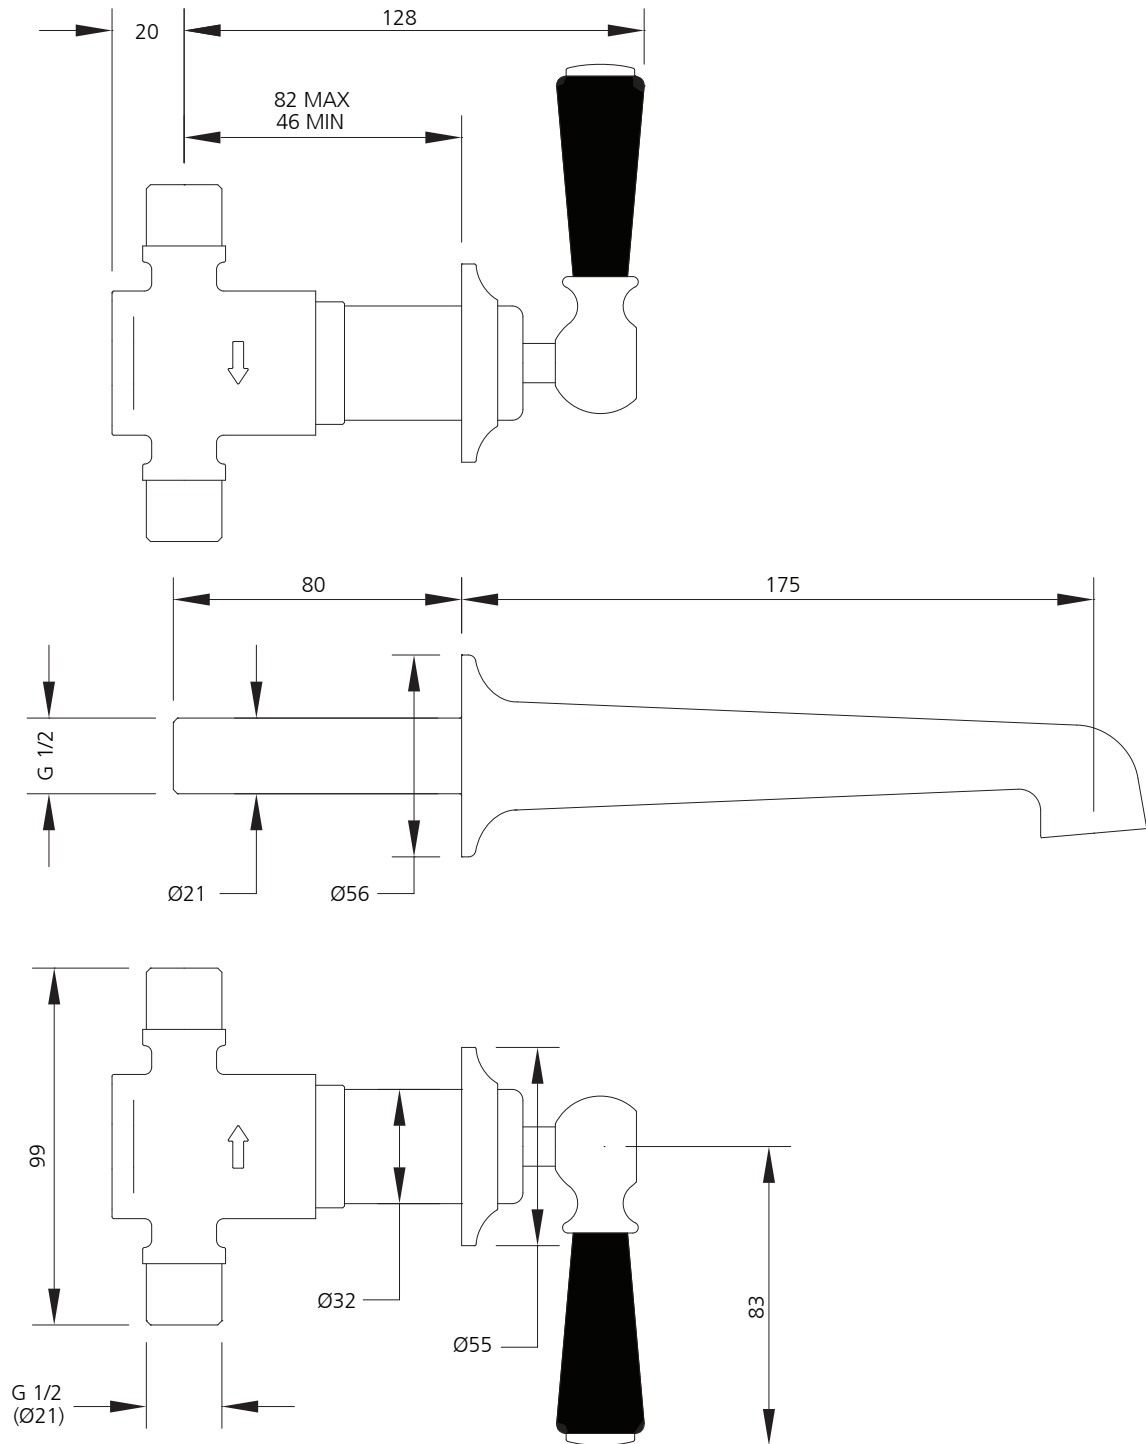

LEFROY BROOKS

IBROC HOUSE ESSEX ROAD
HODDESDON HERTS EN11 0QS UK
T: +44 (0)1992 708 316 F: +44 (0)1992 708 317

BL-1212

CLASSIC WALL MOUNTED THREE HOLE BASIN MIXER
WITH BLACK LEVERS

DIMENSIONAL DATA SHEET

DATE: 18 May 2010

ISSUE: 017

©COPYRIGHT 2010. CHRISTO LEFROY BROOKS. ALL RIGHTS RESERVED.

DIMENSIONS IN MILLIMETRES

WHILST EVERY EFFORT IS MADE TO ENSURE THE ACCURACY OF THESE DATA SHEETS THEY ARE SUBJECT TO CHANGE WITHOUT NOTICE AS PART OF THE COMPANY'S PRODUCT DEVELOPMENT PROCESS