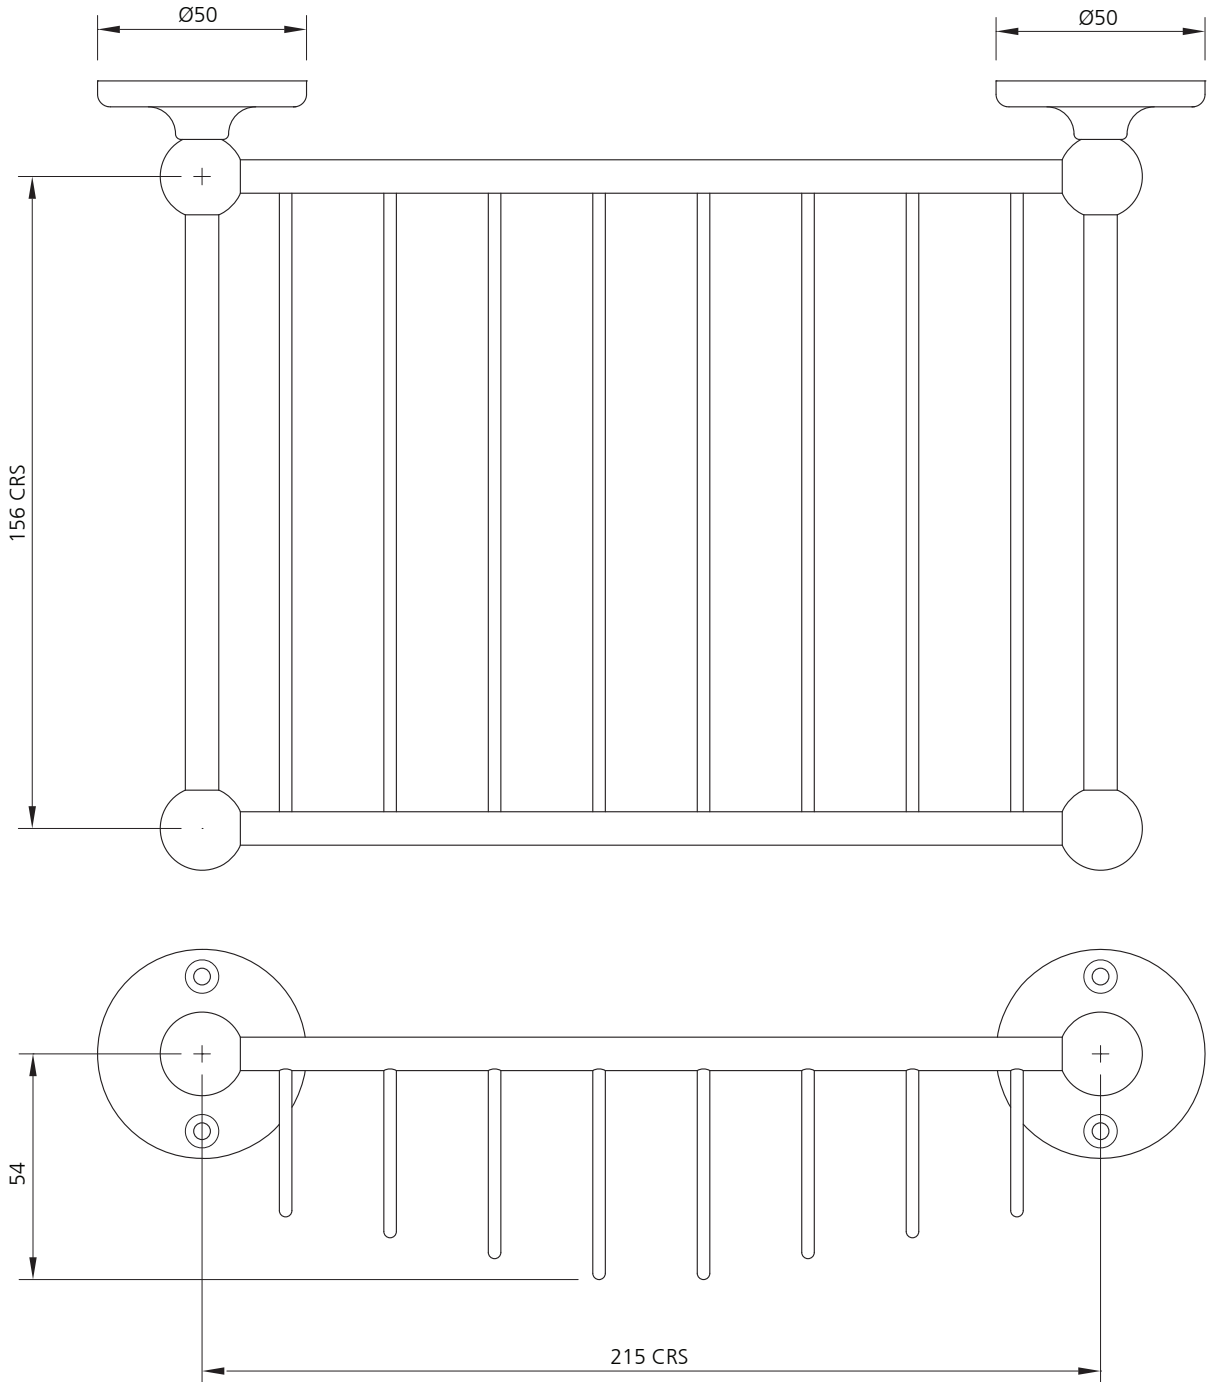

LEFROY BROOKS

IBROC HOUSE ESSEX ROAD
HODDESDON HERTS EN11 OQS UK
T: +44 (0)1992 708 316 F: +44 (0)1992 708 317

LB-4950

EDWARDIAN WIRE SPONGE DISH

DIMENSIONAL DATA SHEET

DATE: 28 July 2010

ISSUE: 042

©COPYRIGHT 2010. CHRISTO LEFROY BROOKS. ALL RIGHTS RESERVED.

DIMENSIONS IN MILLIMETRES

WHILST EVERY EFFORT IS MADE TO ENSURE THE ACCURACY OF THESE DATA SHEETS THEY ARE SUBJECT TO CHANGE WITHOUT NOTICE AS PART OF THE COMPANY'S PRODUCT DEVELOPMENT PROCESS