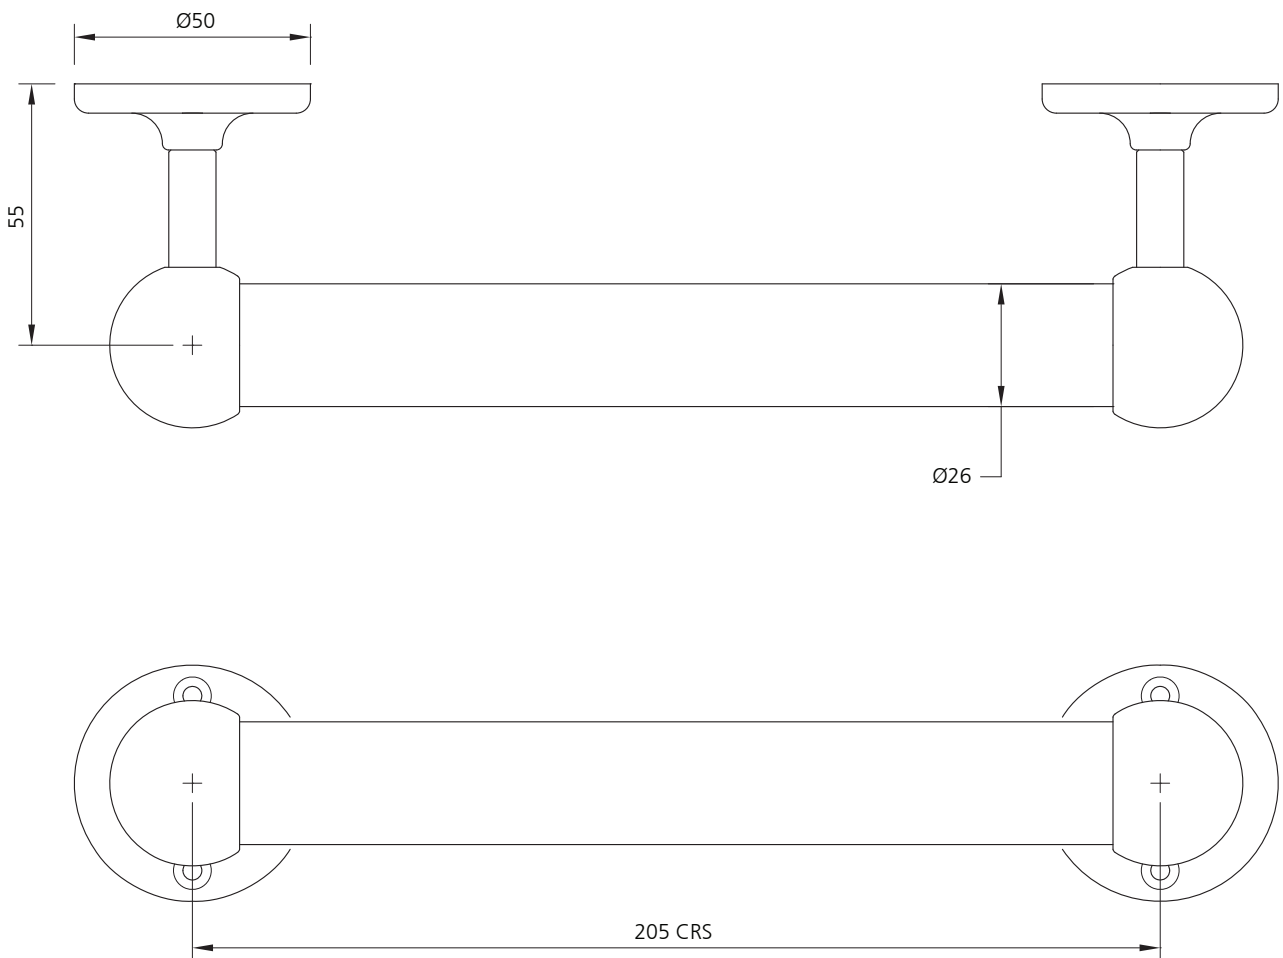

LEFROY BROOKS

IBROC HOUSE ESSEX ROAD
HODDESDON HERTS EN11 OQS UK
T: +44 (0)1992 708 316 F: +44 (0)1992 708 317

LB-4952

EDWARDIAN 'BRASS' GRAB BAR

DIMENSIONAL DATA SHEET

DATE: 28 July 2010

ISSUE: 040 A

©COPYRIGHT 2010. CHRISTO LEFROY BROOKS. ALL RIGHTS RESERVED.

DIMENSIONS IN MILLIMETRES

WHILST EVERY EFFORT IS MADE TO ENSURE THE ACCURACY OF THESE DATA SHEETS THEY ARE SUBJECT TO CHANGE WITHOUT NOTICE AS PART OF THE COMPANY'S PRODUCT DEVELOPMENT PROCESS