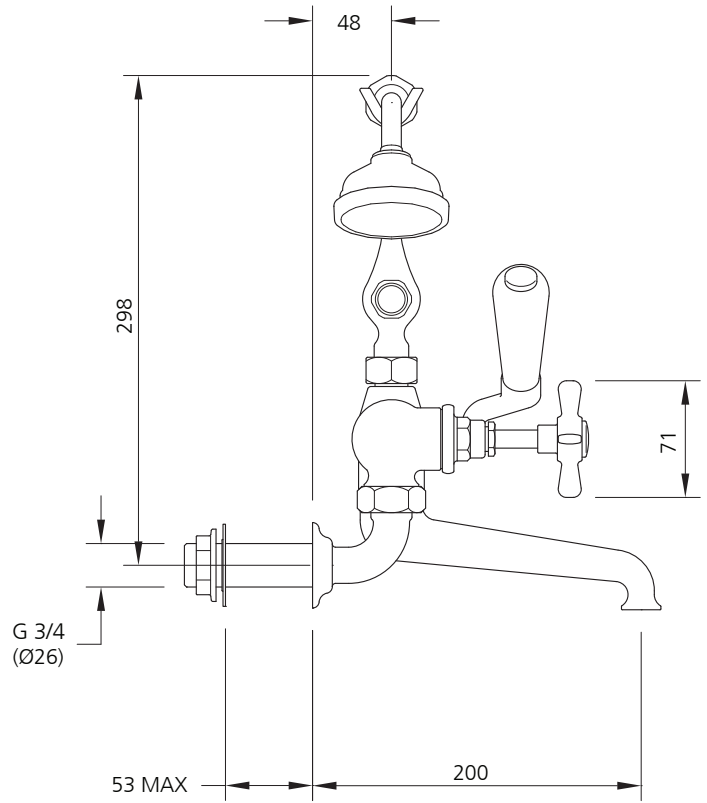

## LB-1166

CLASSIC WALL MOUNTED BATH SHOWER MIXER (3/4")

### DIMENSIONAL DATA SHEET

DATE: 17 June 2010

ISSUE: 010 B

©COPYRIGHT 2010. CHRISTO LEFROY BROOKS. ALL RIGHTS RESERVED.

DIMENSIONS IN MILLIMETRES

WHILST EVERY EFFORT IS MADE TO ENSURE THE ACCURACY OF THESE DATA SHEETS THEY ARE SUBJECT TO CHANGE WITHOUT NOTICE AS PART OF THE COMPANY'S PRODUCT DEVELOPMENT PROCESS