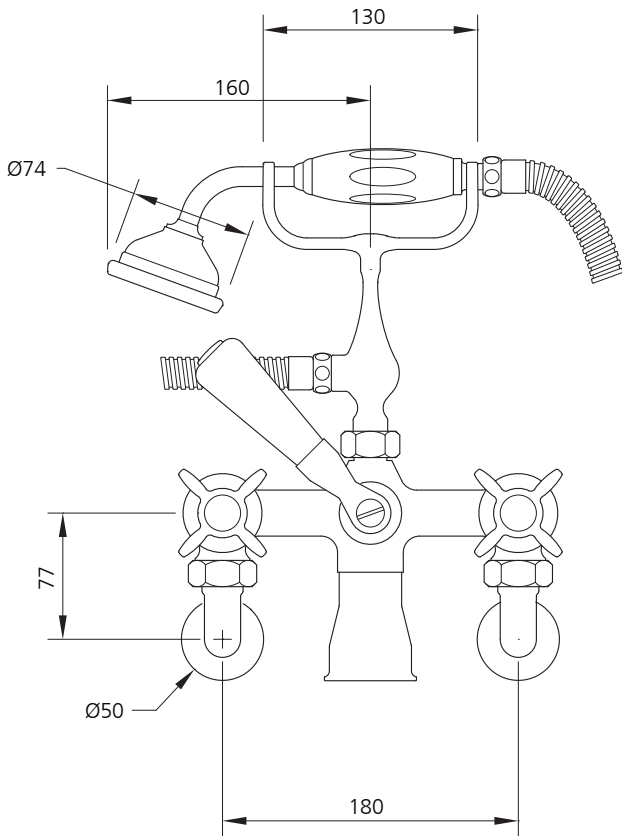

## LB-1166

CLASSIC WALL MOUNTED BATH SHOWER MIXER (3/4")

### DIMENSIONAL DATA SHEET

DATE: 17 June 2010

ISSUE: 010 B

©COPYRIGHT 2010. CHRISTO LEFROY BROOKS. ALL RIGHTS RESERVED.

DIMENSIONS IN MILLIMETRES

WHILST EVERY EFFORT IS MADE TO ENSURE THE ACCURACY OF THESE DATA SHEETS THEY ARE SUBJECT TO CHANGE WITHOUT NOTICE AS PART OF THE COMPANY'S PRODUCT DEVELOPMENT PROCESS