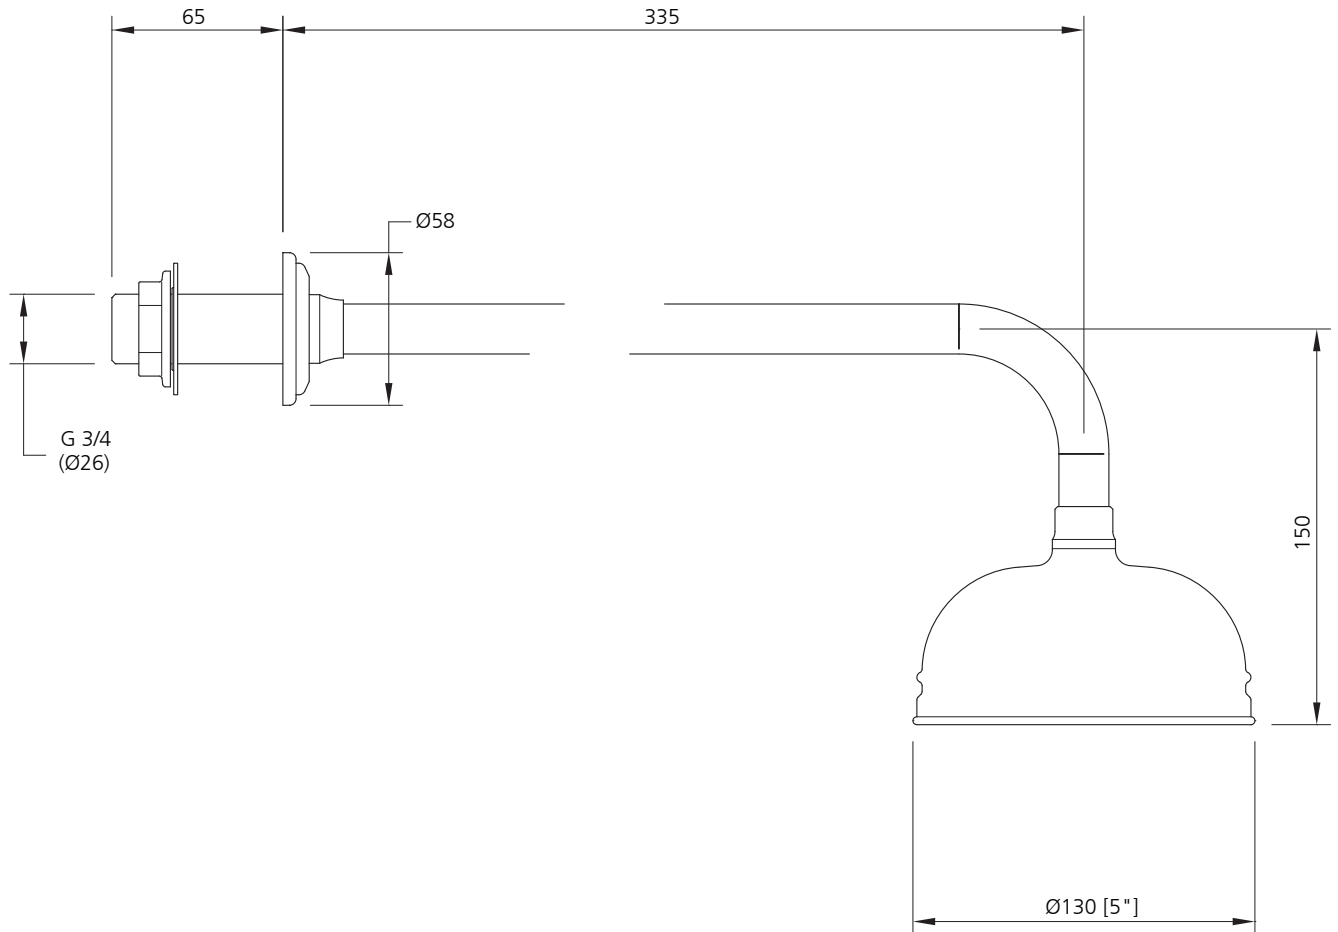

**LEFROY BROOKS**

IBROC HOUSE ESSEX ROAD  
HODDESDON HERTS EN11 OQS UK  
T: +44 (0)1992 708 316 F: +44 (0)1992 708 317

RT-1772

BELLE AIRE 5" ROSE WITH 330mm SHOWER ARM

DIMENSIONAL DATA SHEET

DATE: 2 August 2010

ISSUE: 051 A

©COPYRIGHT 2010. CHRISTO LEFROY BROOKS. ALL RIGHTS RESERVED.

DIMENSIONS IN MILLIMETRES

WHILST EVERY EFFORT IS MADE TO ENSURE THE ACCURACY OF THESE DATA SHEETS THEY ARE SUBJECT TO CHANGE WITHOUT NOTICE AS PART OF THE COMPANY'S PRODUCT DEVELOPMENT PROCESS