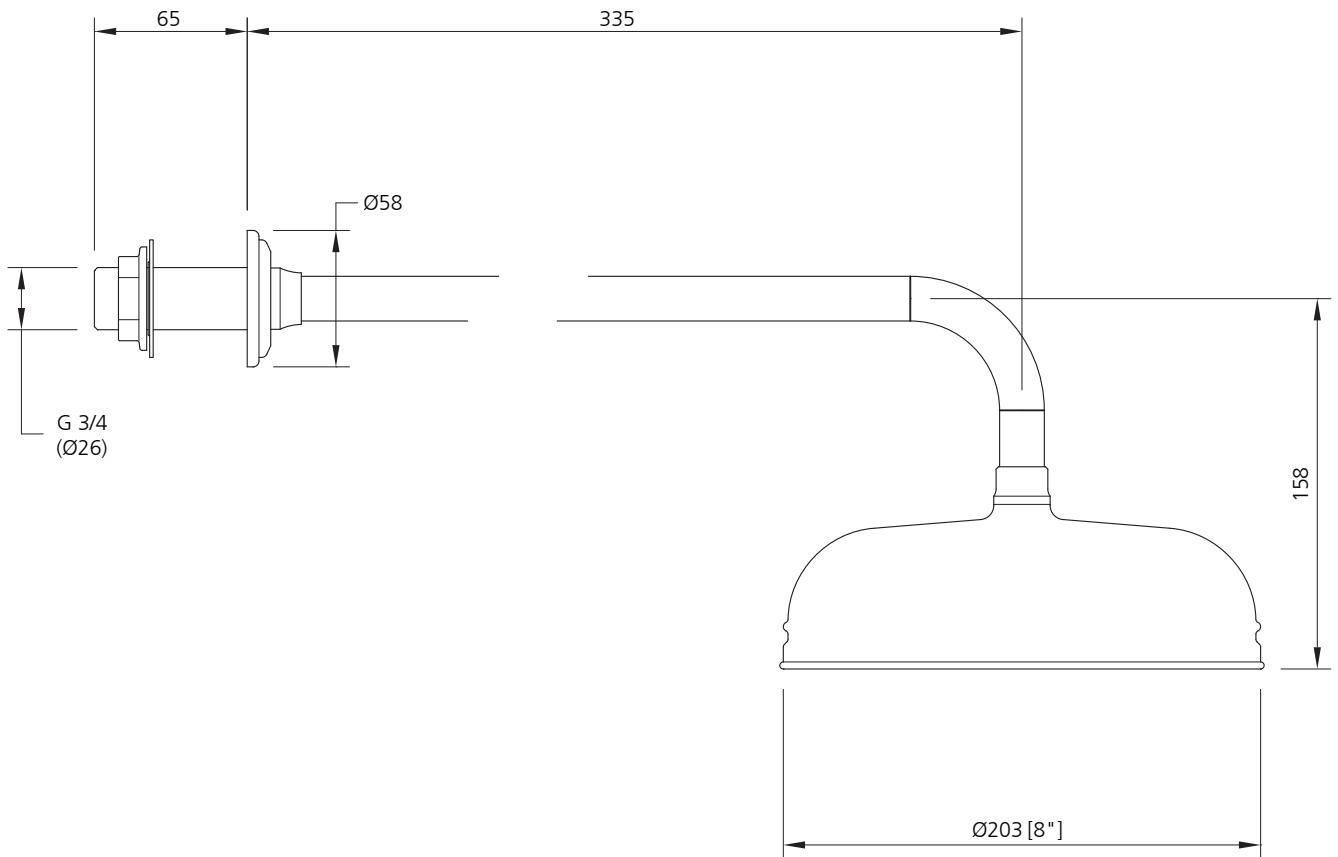

LEFROY BROOKS

IBROC HOUSE ESSEX ROAD
HODDESDON HERTS EN11 OQS UK
T: +44 (0)1992 708 316 F: +44 (0)1992 708 317

RT-1774

BELLE AIRE 8" ROSE WITH 330mm SHOWER ARM

DIMENSIONAL DATA SHEET

DATE: 2 August 2010

ISSUE: 051 A

DIMENSIONS IN MILLIMETRES

WHILST EVERY EFFORT IS MADE TO ENSURE THE ACCURACY OF THESE DATA SHEETS THEY ARE SUBJECT TO CHANGE WITHOUT NOTICE AS PART OF THE COMPANY'S PRODUCT DEVELOPMENT PROCESS