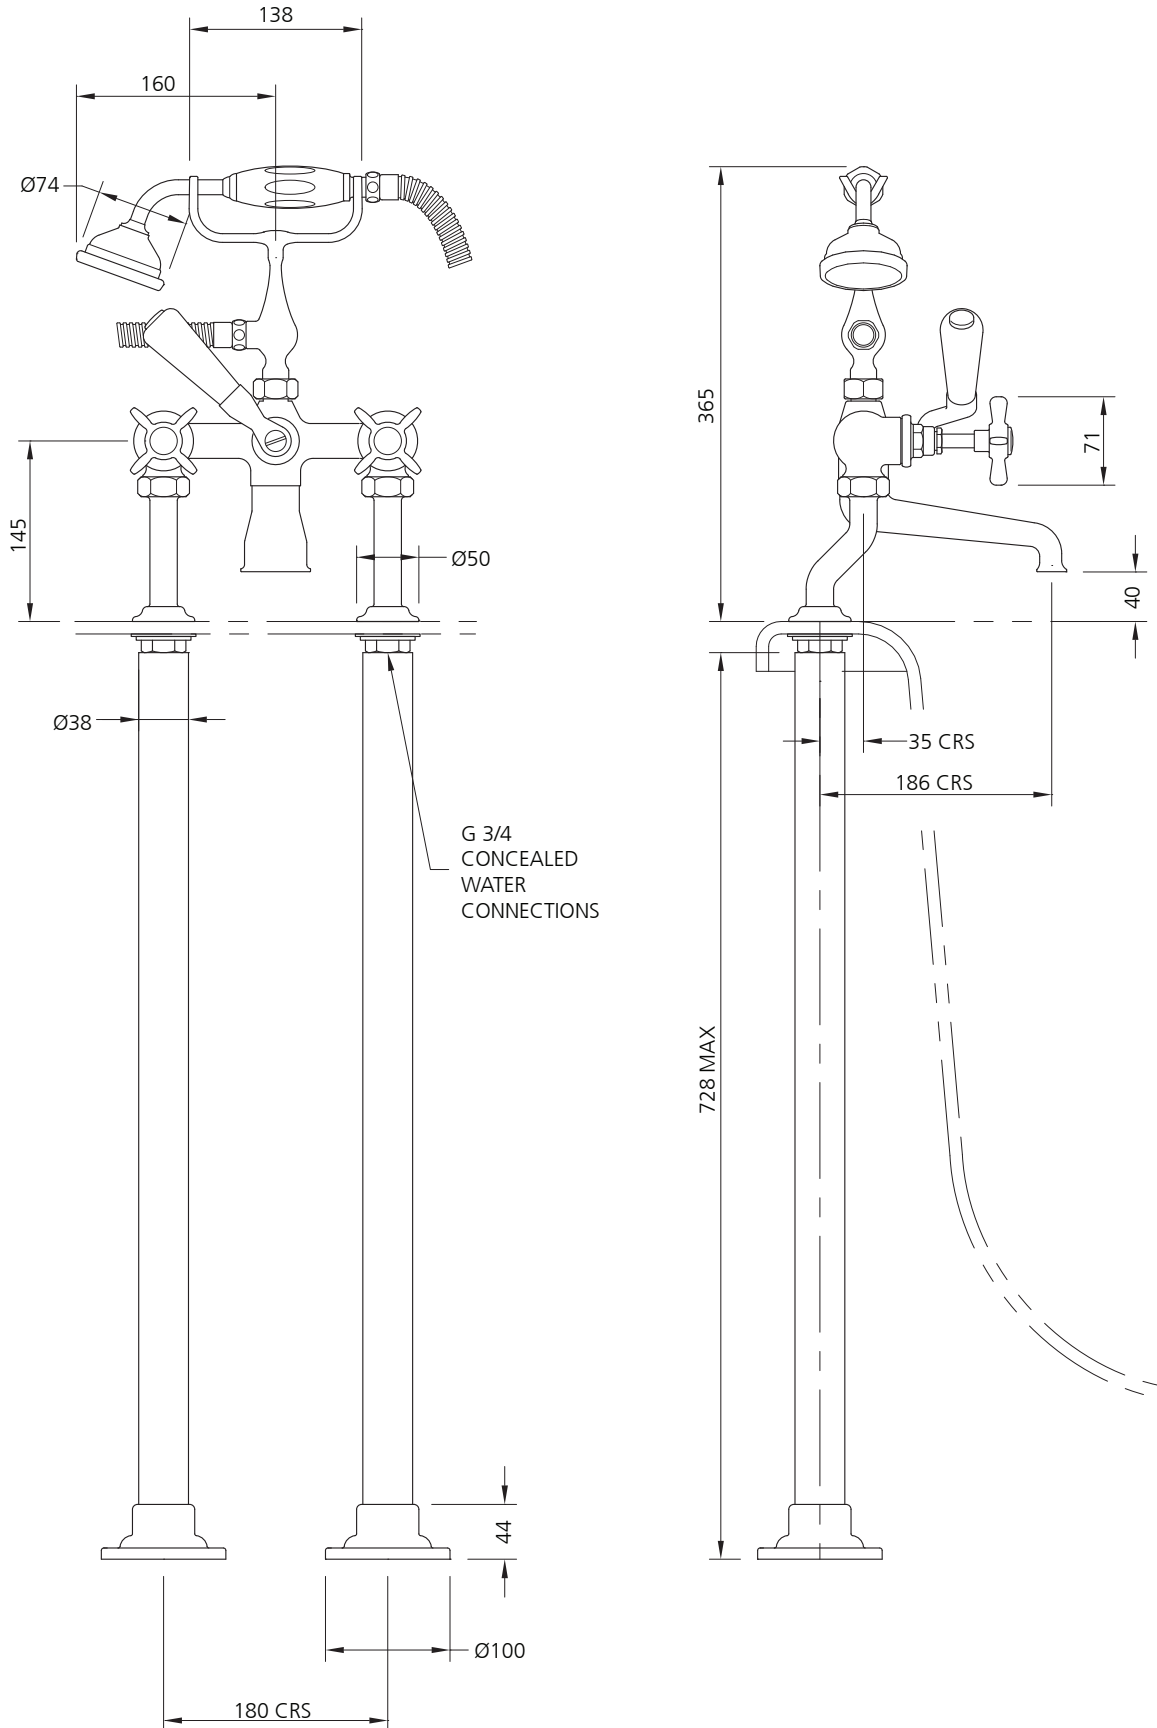

LEFROY BROOKS

IBROC HOUSE ESSEX ROAD
HODDESDON HERTS EN11 0QS UK
T: +44 (0)1992 708 316 F: +44 (0)1992 708 317

LB-1145

CLASSIC BATH SHOWER MIXER
WITH STANDPIPE SLEEVES AND ADJUSTABLE
BASEPLATES FOR RIM MOUNTING

DIMENSIONAL DATA SHEET

DATE: 17 June 2010

ISSUE: 058 C

©COPYRIGHT 2010. CHRISTO LEFROY BROOKS. ALL RIGHTS RESERVED.

DIMENSIONS IN MILLIMETRES

WHILST EVERY EFFORT IS MADE TO ENSURE THE ACCURACY OF THESE DATA SHEETS THEY ARE SUBJECT TO CHANGE WITHOUT NOTICE AS PART OF THE COMPANY'S PRODUCT DEVELOPMENT PROCESS