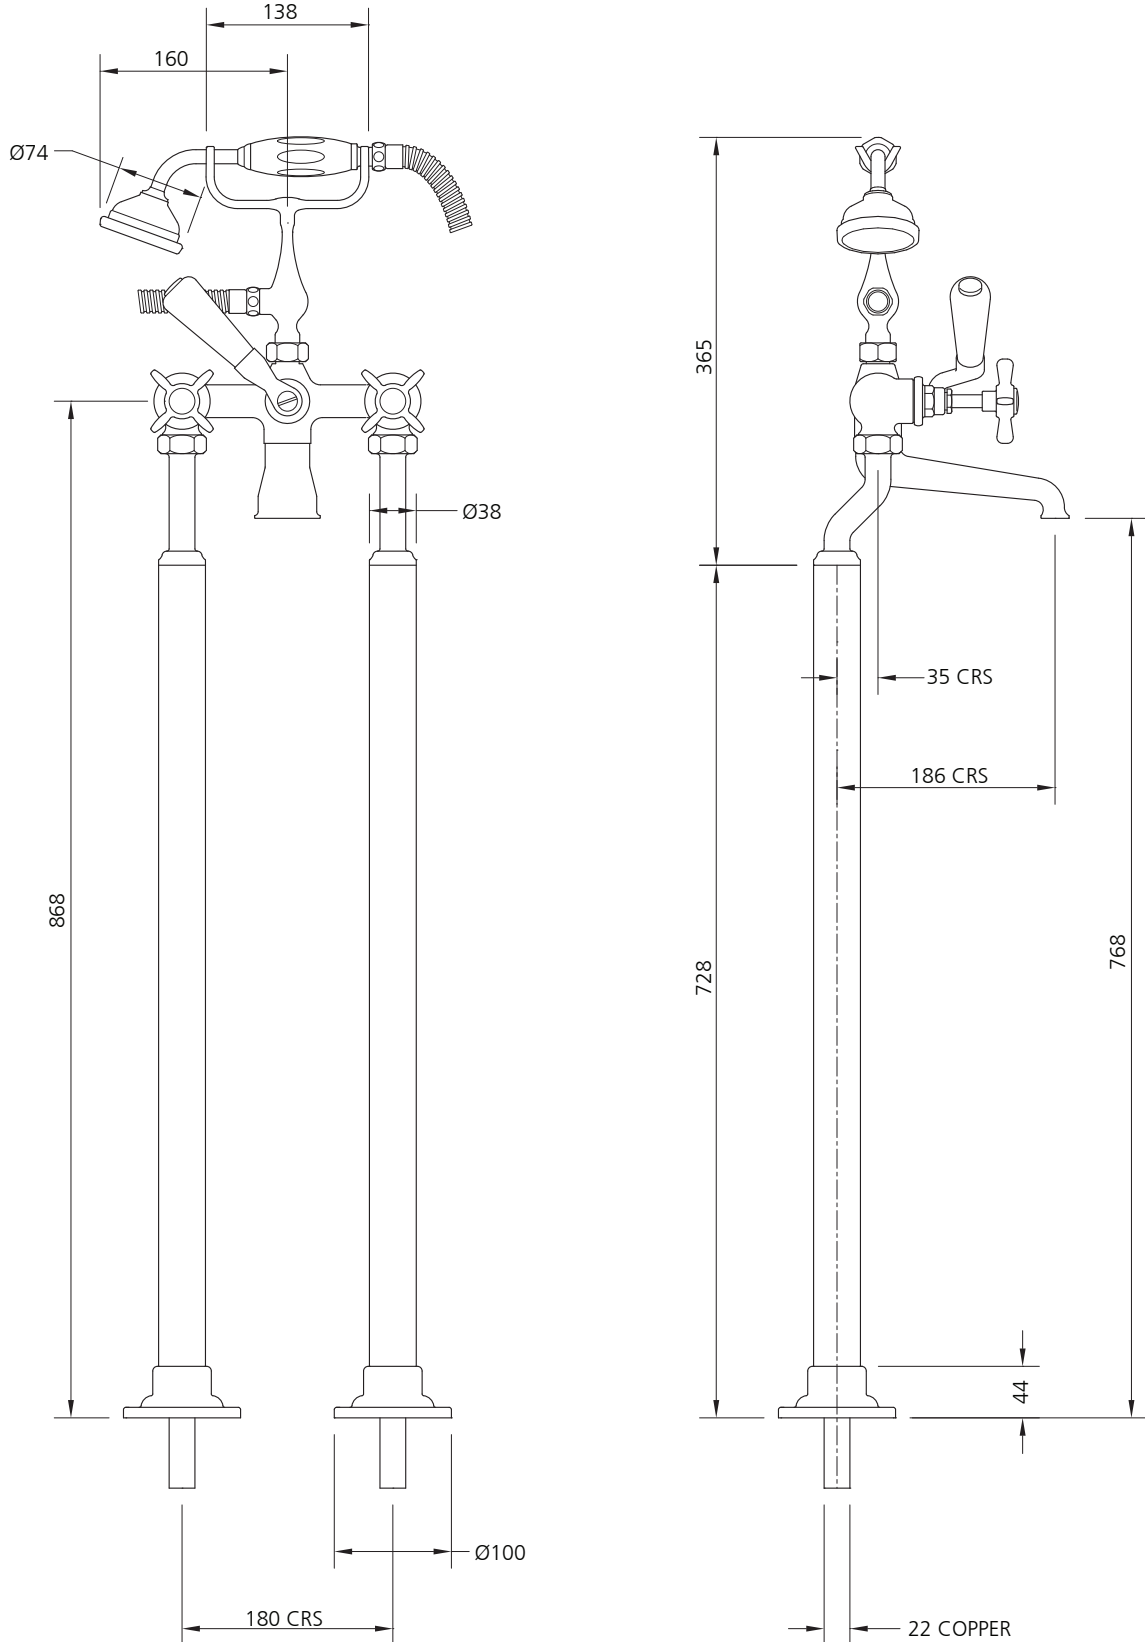

LEFROY BROOKS

IBROC HOUSE ESSEX ROAD
HODDESDON HERTS EN11 OQS UK
T: +44 (0)1992 708 316 F: +44 (0)1992 708 317

LB-1144

CLASSIC BATH SHOWER MIXER (¾")
WITH STANDPIPES

DIMENSIONAL DATA SHEET

DATE: 17 June 2010

ISSUE: 058 C

©COPYRIGHT 2010. CHRISTO LEFROY BROOKS. ALL RIGHTS RESERVED.

DIMENSIONS IN MILLIMETRES

WHILST EVERY EFFORT IS MADE TO ENSURE THE ACCURACY OF THESE DATA SHEETS THEY ARE SUBJECT TO CHANGE WITHOUT NOTICE AS PART OF THE COMPANY'S PRODUCT DEVELOPMENT PROCESS