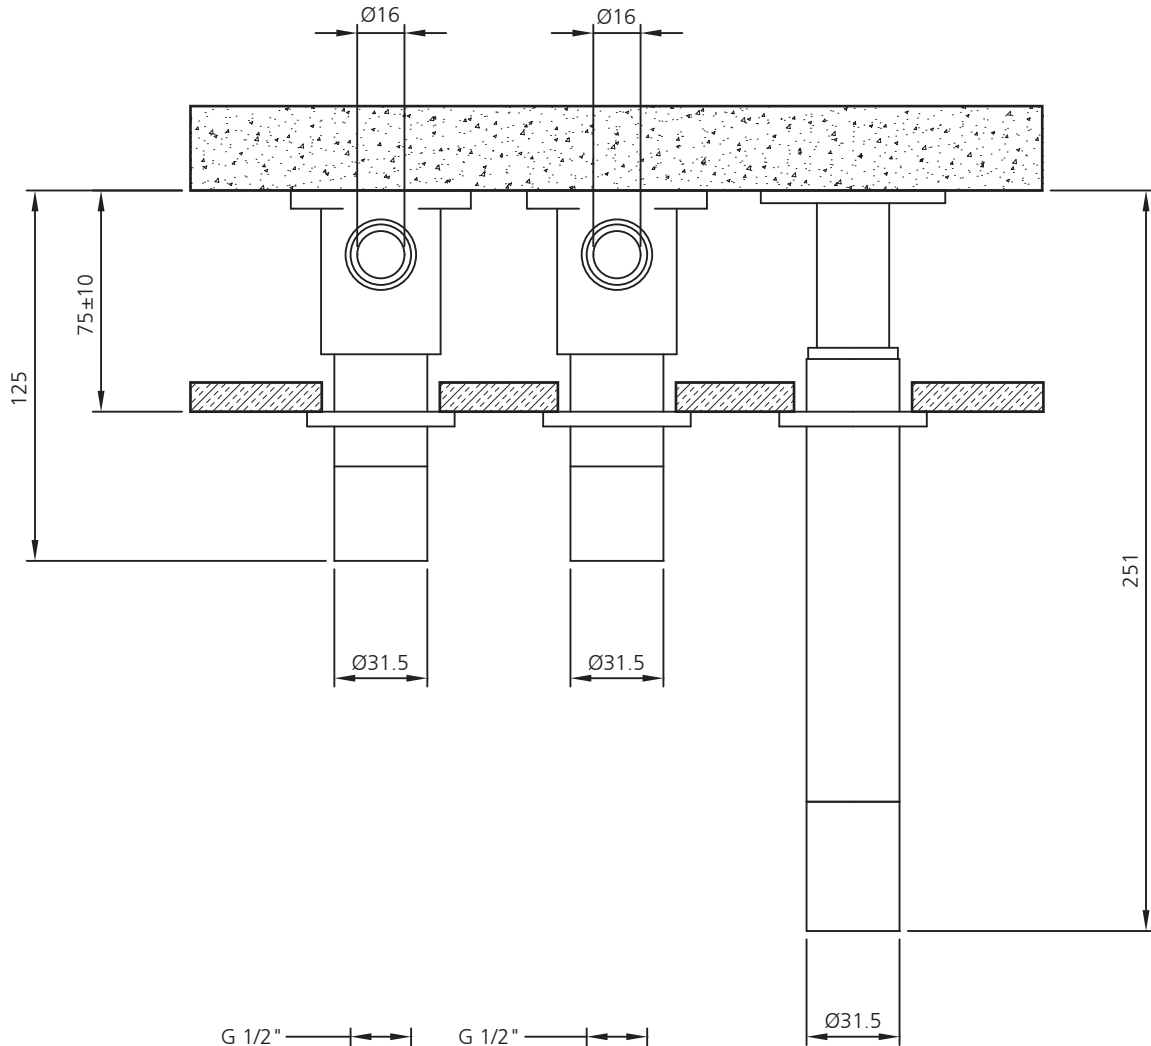

LEFROY BROOKS

IBROC HOUSE ESSEX ROAD
HODDESDON HERTS EN11 0QS UK
T: +44 (0)1992 708 316 F: +44 (0)1992 708 317

XO-5000

JO THREE HOLE WALL MOUNTED
SHORT REACH

DIMENSIONAL DATA SHEET

DATE: 9 September 2010

NUMBER: 30 069 5000 A

DIMENSIONS IN MILLIMETRES

XO-5000

JO THREE HOLE WALL MOUNTED
SHORT REACH

- A FLANGED ELBOW
- B 30 055 110 - SPOUT EXTENSION
- C 0176-24 (BS4518) - O-RINGS
- D 30 010 103 - SPOUT
- E 30 030 012 - FLANGE + O-RING
- F 30 055 020 - NOZZLE
- G 0251-16 (BS4518) - O-RINGS
- H 30 055 030 - NOZZLE COVER

- N 10 151 002 - FLOW CONTROL BODY
- O HALF-TURN CERAMIC HEADWORK
- P 10 022 001 - SPINDLE EXTENSION
- Q 30 007 021 - EXTENSION SLEEVE
- R 0321-16 (BS4518) - O-RING
- S 30 030 012 - FLANGE
- T SPLINED NYLON BUSH
- U 30 505 001 - TAPHEAD

- I ISO M3 X 3 SOCKET HEAD SET SCREW
- J AERATOR WASHER
- K AERATOR
- L 30 050 003 - AERATOR NUT
- M ISO M4 X 4 SOCKET HEAD SET SCREW