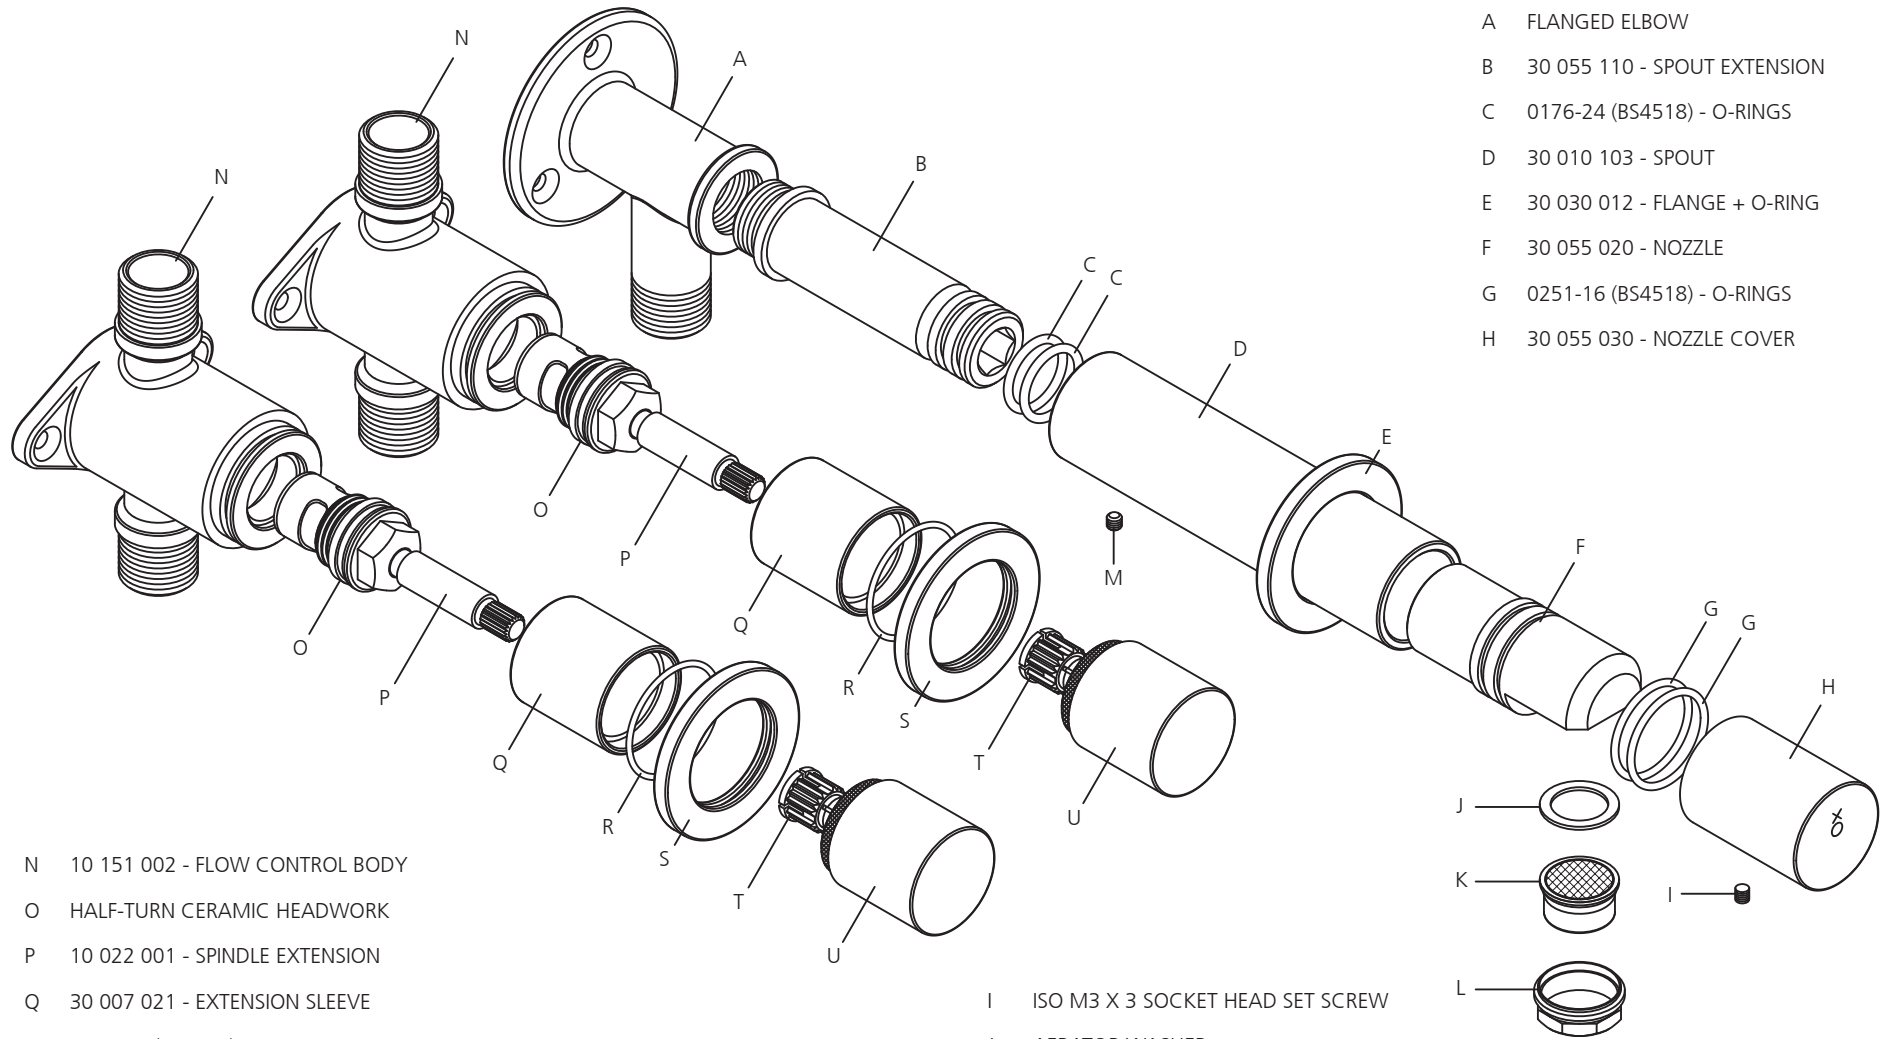

LEFROY BROOKS

IBROC HOUSE ESSEX ROAD
HODDESDON HERTS EN11 0QS UK
T: +44 (0)1992 708 316 F: +44 (0)1992 708 317

XO-5000

JO THREE HOLE WALL MOUNTED
SHORT REACH

DIMENSIONAL DATA SHEET

DATE: 9 September 2010

NUMBER: 30 069 5000 A

DIMENSIONS IN MILLIMETRES

XO-5000

JO THREE HOLE WALL MOUNTED
SHORT REACH

- A FLANGED ELBOW
- B 30 055 110 - SPOUT EXTENSION
- C 0176-24 (BS4518) - O-RINGS
- D 30 010 103 - SPOUT
- E 30 030 012 - FLANGE + O-RING
- F 30 055 020 - NOZZLE
- G 0251-16 (BS4518) - O-RINGS
- H 30 055 030 - NOZZLE COVER

- N 10 151 002 - FLOW CONTROL BODY
- O HALF-TURN CERAMIC HEADWORK
- P 10 022 001 - SPINDLE EXTENSION
- Q 30 007 021 - EXTENSION SLEEVE
- R 0321-16 (BS4518) - O-RING
- S 30 030 012 - FLANGE
- T SPLINED NYLON BUSH
- U 30 505 001 - TAPHEAD

- I ISO M3 X 3 SOCKET HEAD SET SCREW
- J AERATOR WASHER
- K AERATOR
- L 30 050 003 - AERATOR NUT
- M ISO M4 X 4 SOCKET HEAD SET SCREW