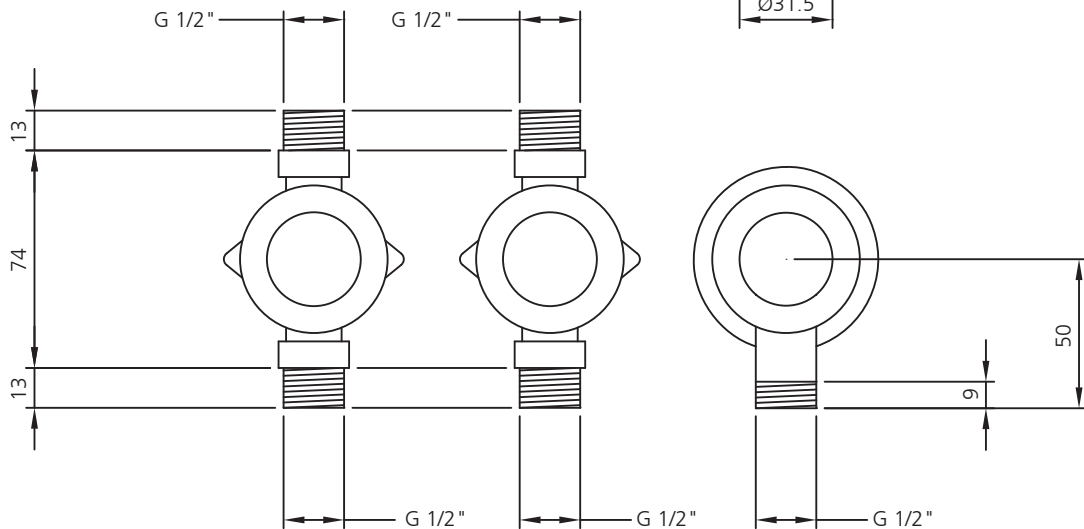

LEFROY BROOKS

IBROC HOUSE ESSEX ROAD
HODDESDON HERTS EN11 0QS UK
T: +44 (0)1992 708 316 F: +44 (0)1992 708 317

XO-5000

JO THREE HOLE WALL MOUNTED
SHORT REACH

DIMENSIONAL DATA SHEET

DATE: 9 September 2010

NUMBER: 30 069 5000 A

DIMENSIONS IN MILLIMETRES

XO-5000

JO THREE HOLE WALL MOUNTED
SHORT REACH

- A FLANGED ELBOW
- B 30 055 110 - SPOUT EXTENSION
- C 0176-24 (BS4518) - O-RINGS
- D 30 010 103 - SPOUT
- E 30 030 012 - FLANGE + O-RING
- F 30 055 020 - NOZZLE
- G 0251-16 (BS4518) - O-RINGS
- H 30 055 030 - NOZZLE COVER

- N 10 151 002 - FLOW CONTROL BODY
- O HALF-TURN CERAMIC HEADWORK
- P 10 022 001 - SPINDLE EXTENSION
- Q 30 007 021 - EXTENSION SLEEVE
- R 0321-16 (BS4518) - O-RING
- S 30 030 012 - FLANGE
- T SPLINED NYLON BUSH
- U 30 505 001 - TAPHEAD

- I ISO M3 X 3 SOCKET HEAD SET SCREW
- J AERATOR WASHER
- K AERATOR
- L 30 050 003 - AERATOR NUT
- M ISO M4 X 4 SOCKET HEAD SET SCREW