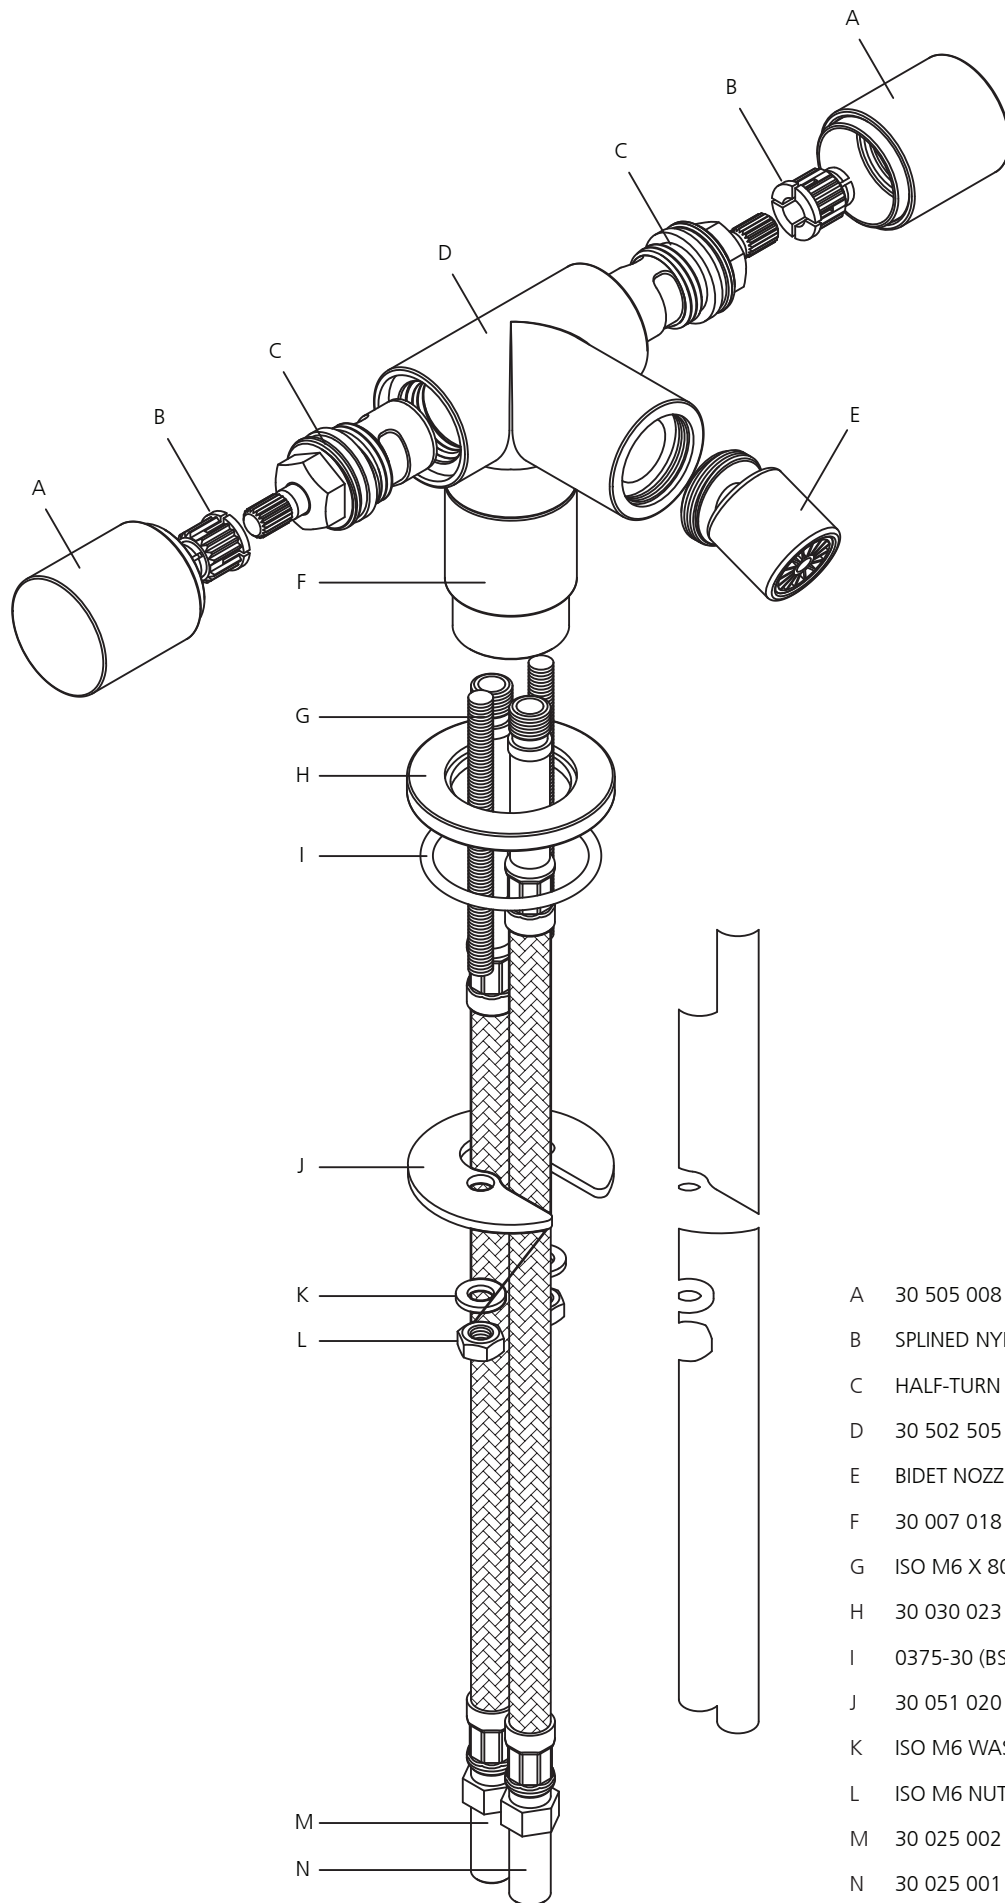

©COPYRIGHT 2001-2010. CHRISTO LEFROY BROOKS. ALL RIGHTS RESERVED.

DIMENSIONS IN MILLIMETRES

WHILST EVERY EFFORT IS MADE TO ENSURE THE ACCURACY OF THESE DATA SHEETS THEY ARE SUBJECT TO CHANGE WITHOUT NOTICE AS PART OF THE COMPANY'S PRODUCT DEVELOPMENT PROCESS

# XO-3025

JO MONO BIDET

- A 30 505 008 - TAPHEAD
- B SPLINED NYLON BUSH
- C HALF-TURN CERAMIC HEADWORK
- D 30 502 505 - BODY
- E BIDET NOZZLE
- F 30 007 018 SLEEVE
- G ISO M6 X 80 THREADED BAR
- H 30 030 023 - FLANGE
- I 0375-30 (BS4518) - O-RING
- J 30 051 020 - C-WASHER
- K ISO M6 WASHER
- L ISO M6 NUT
- M 30 025 002 - FLEXIBLE HOSE
- N 30 025 001 - FLEXIBLE HOSE