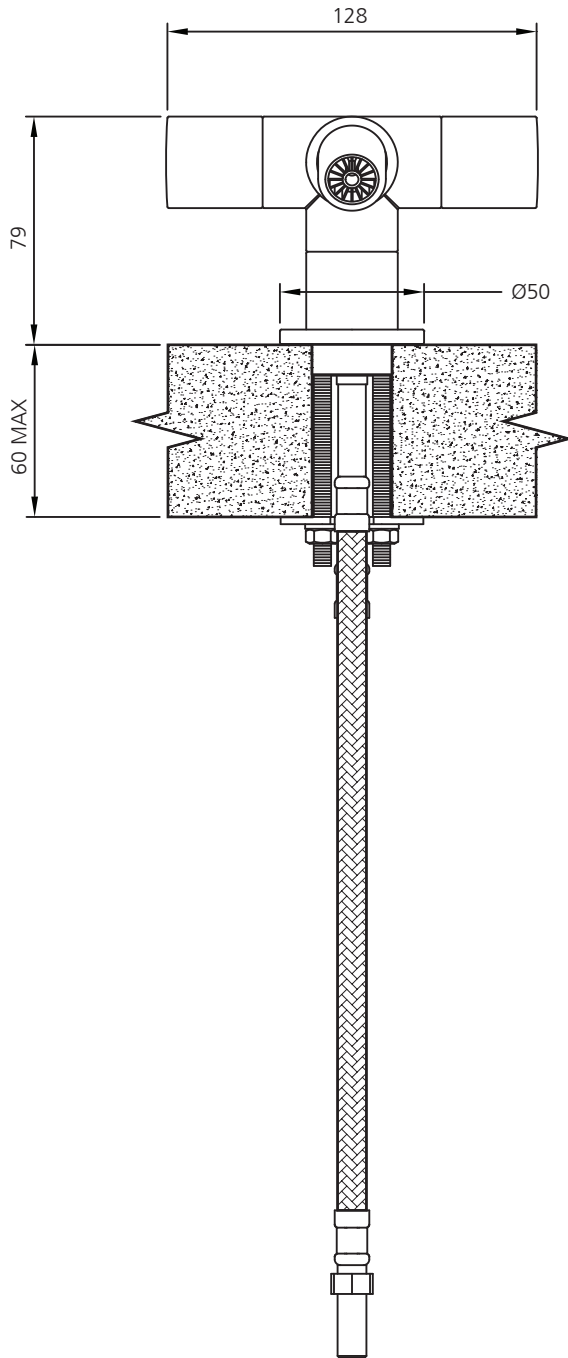

©COPYRIGHT 2001-2010. CHRISTO LEFROY BROOKS. ALL RIGHTS RESERVED.

DIMENSIONS IN MILLIMETRES

WHILST EVERY EFFORT IS MADE TO ENSURE THE ACCURACY OF THESE DATA SHEETS THEY ARE SUBJECT TO CHANGE WITHOUT NOTICE AS PART OF THE COMPANY'S PRODUCT DEVELOPMENT PROCESS

# XO-3025

JO MONO BIDET

- A 30 505 008 - TAPHEAD
- B SPLINED NYLON BUSH
- C HALF-TURN CERAMIC HEADWORK
- D 30 502 505 - BODY
- E BIDET NOZZLE
- F 30 007 018 SLEEVE
- G ISO M6 X 80 THREADED BAR
- H 30 030 023 - FLANGE
- I 0375-30 (BS4518) - O-RING
- J 30 051 020 - C-WASHER
- K ISO M6 WASHER
- L ISO M6 NUT
- M 30 025 002 - FLEXIBLE HOSE
- N 30 025 001 - FLEXIBLE HOSE