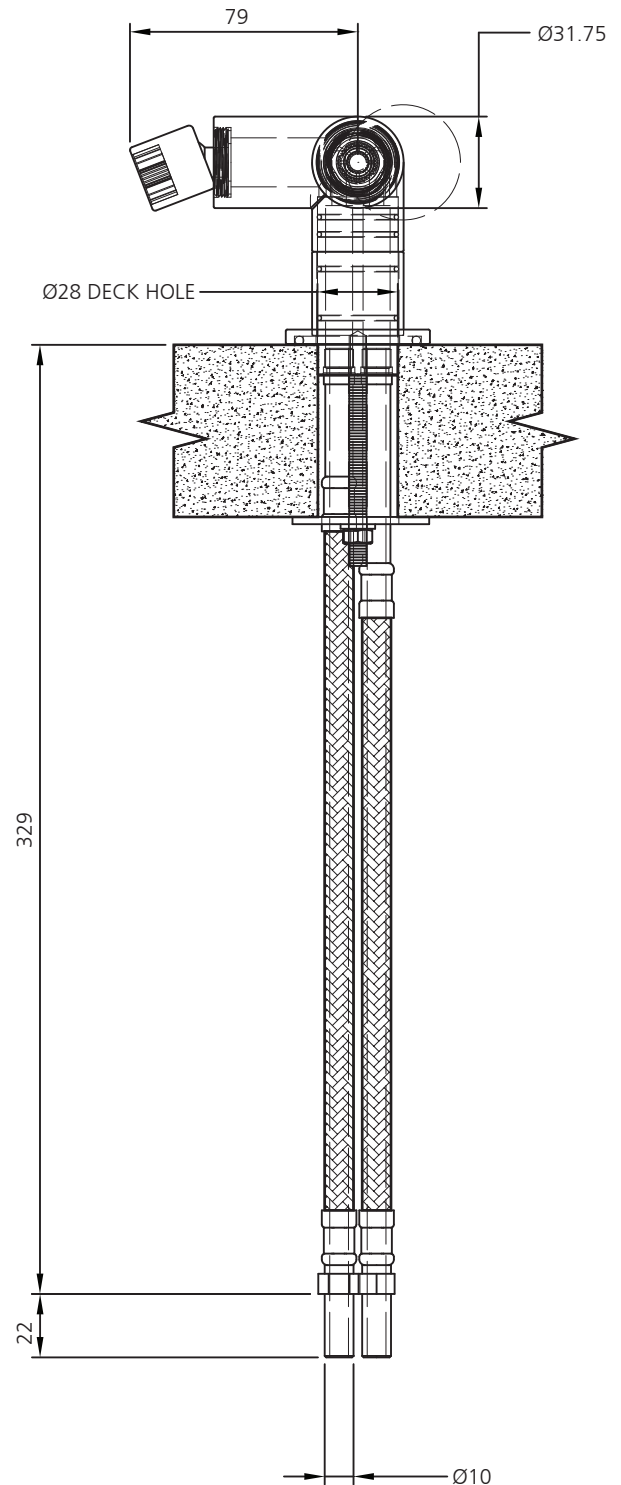

©COPYRIGHT 2001-2010. CHRISTO LEFROY BROOKS. ALL RIGHTS RESERVED.

DIMENSIONS IN MILLIMETRES

WHILST EVERY EFFORT IS MADE TO ENSURE THE ACCURACY OF THESE DATA SHEETS THEY ARE SUBJECT TO CHANGE WITHOUT NOTICE AS PART OF THE COMPANY'S PRODUCT DEVELOPMENT PROCESS

# XO-3025

JO MONO BIDET

- A 30 505 008 - TAPHEAD
- B SPLINED NYLON BUSH
- C HALF-TURN CERAMIC HEADWORK
- D 30 502 505 - BODY
- E BIDET NOZZLE
- F 30 007 018 SLEEVE
- G ISO M6 X 80 THREADED BAR
- H 30 030 023 - FLANGE
- I 0375-30 (BS4518) - O-RING
- J 30 051 020 - C-WASHER
- K ISO M6 WASHER
- L ISO M6 NUT
- M 30 025 002 - FLEXIBLE HOSE
- N 30 025 001 - FLEXIBLE HOSE