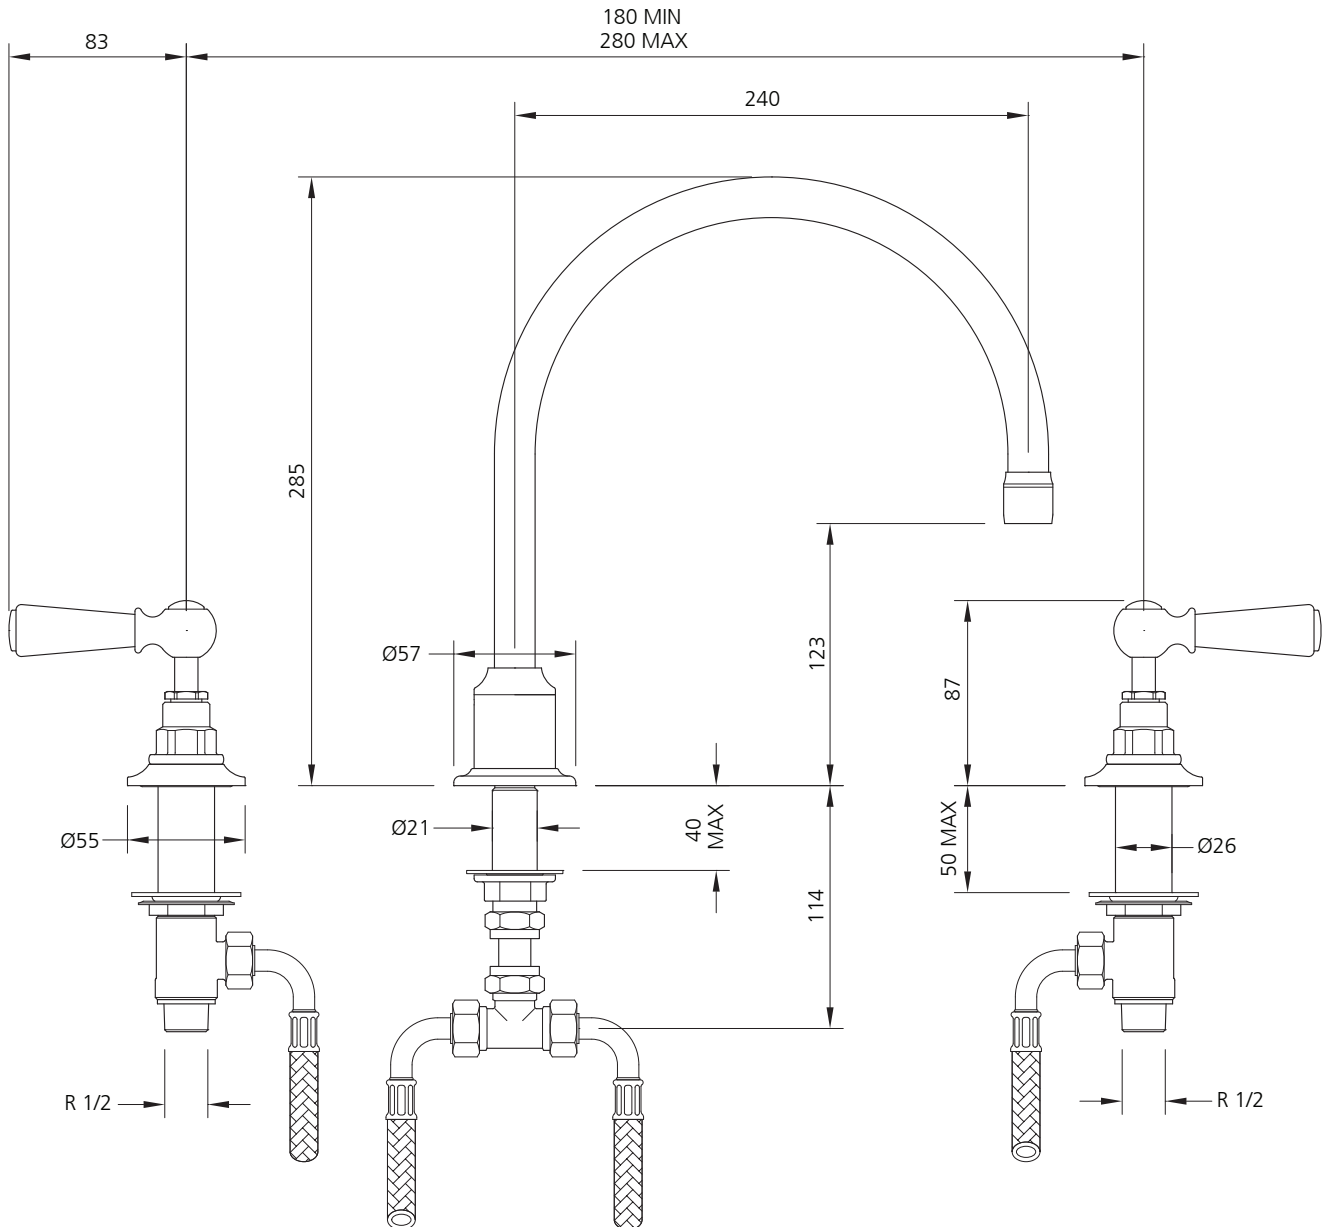

LEFROY BROOKS

IBROC HOUSE ESSEX ROAD
HODDESDON HERTS EN11 0QS UK
T: +44 (0)1992 708 316 F: +44 (0)1992 708 317

WL-1560

WHITE CERAMIC LEVER KITCHEN THREE HOLE
MIXER WITH CLICK-UP WASTE

DIMENSIONAL DATA SHEET

DATE: 4 August 2010

ISSUE: 028 A

©COPYRIGHT 2010. CHRISTO LEFROY BROOKS. ALL RIGHTS RESERVED.

DIMENSIONS IN MILLIMETRES

WHILST EVERY EFFORT IS MADE TO ENSURE THE ACCURACY OF THESE DATA SHEETS THEY ARE SUBJECT TO CHANGE WITHOUT NOTICE AS PART OF THE COMPANY'S PRODUCT DEVELOPMENT PROCESS