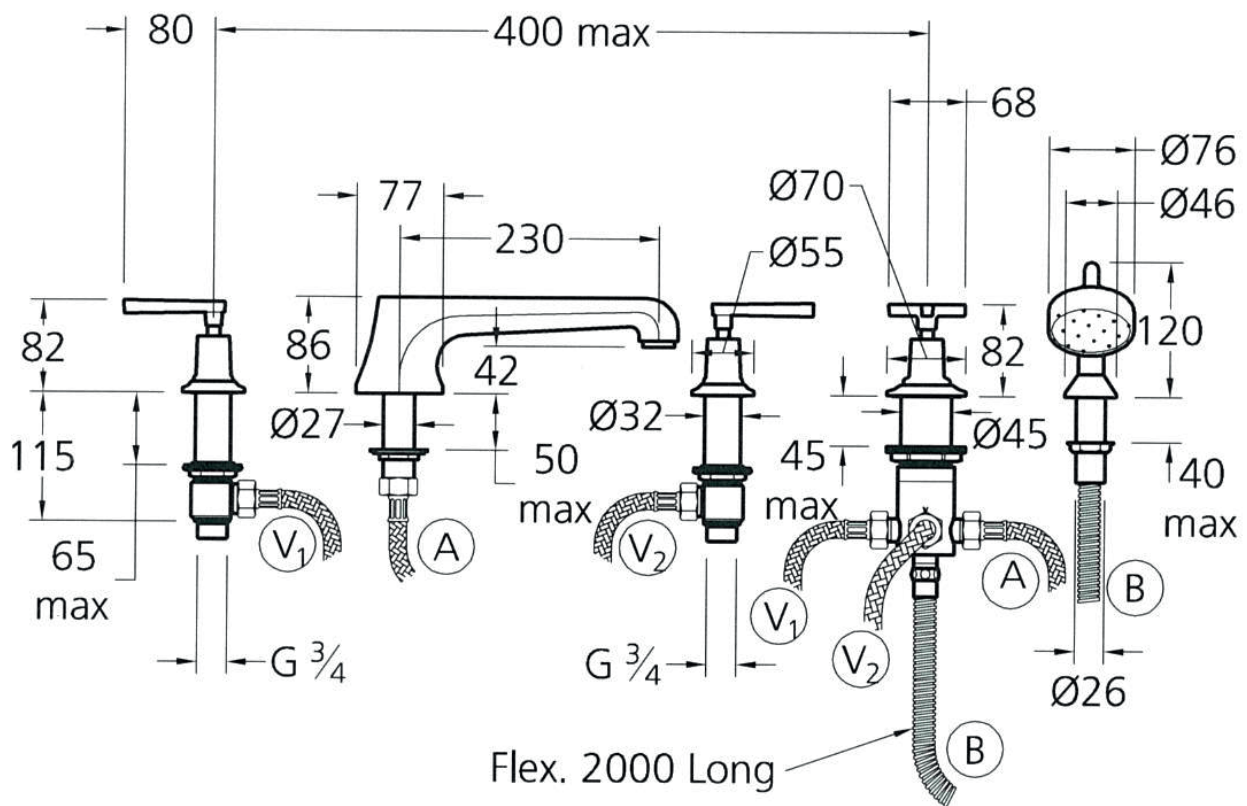

## ML-1260

MACKINTOSH LEVER FIVE HOLE BATH SET  
WITH DIVERTER AND PULL OUT HAND SHOWER

### DIMENSIONAL DATA SHEET

DATE: 30 July 2010

ISSUE: 020

©COPYRIGHT 2010. CHRISTO LEFROY BROOKS. ALL RIGHTS RESERVED.

DIMENSIONS IN MILLIMETRES

WHILST EVERY EFFORT IS MADE TO ENSURE THE ACCURACY OF THESE DATA SHEETS THEY ARE SUBJECT TO CHANGE WITHOUT NOTICE AS PART OF THE