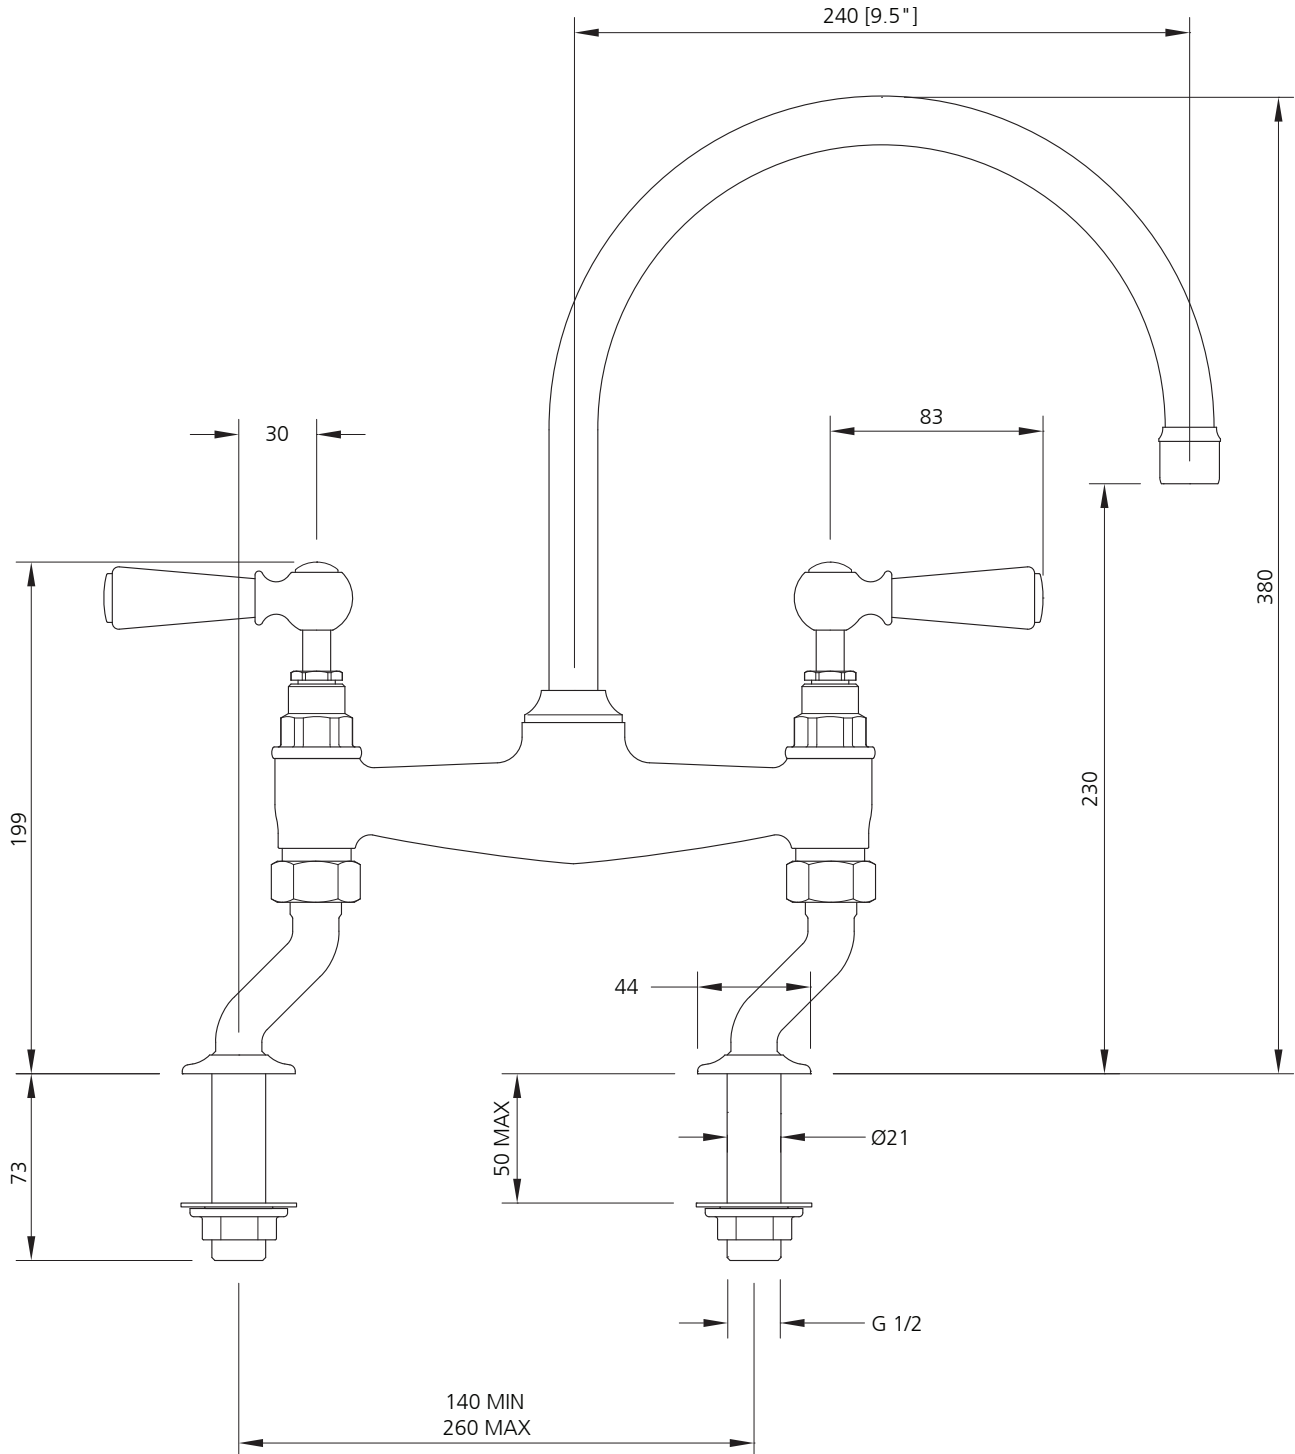

LEFROY BROOKS

IBROC HOUSE ESSEX ROAD
HODDESDON HERTS EN11 OQS UK
T: +44 (0)1992 708 316 F: +44 (0)1992 708 317

WL-1517

CLASSIC BASIN BRIDGE MIXER
WITH WHITE LEVERS AND 9½" SPOUT

DIMENSIONAL DATA SHEET

DATE: 4 August 2010

ISSUE: 057 B

©COPYRIGHT 2010. CHRISTO LEFROY BROOKS. ALL RIGHTS RESERVED.

DIMENSIONS IN MILLIMETRES

WHILST EVERY EFFORT IS MADE TO ENSURE THE ACCURACY OF THESE DATA SHEETS THEY ARE SUBJECT TO CHANGE WITHOUT NOTICE AS PART OF THE COMPANY'S PRODUCT DEVELOPMENT PROCESS