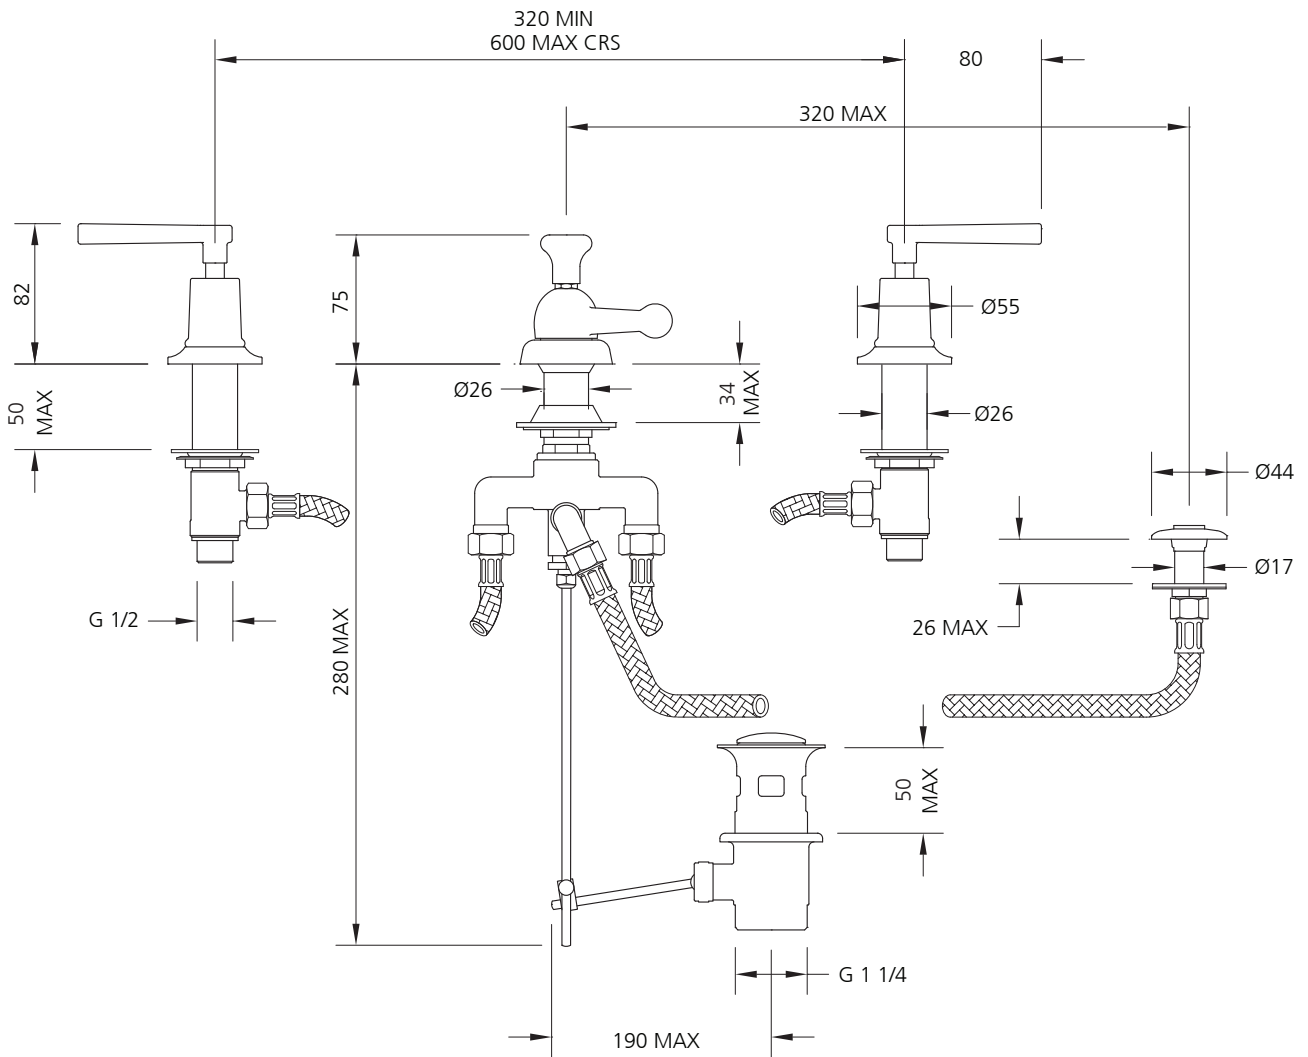

LEFROY BROOKS

IBROC HOUSE ESSEX ROAD
HODDESDON HERTS EN11 0QS UK
T: +44 (0)1992 708 316 F: +44 (0)1992 708 317

ML-1461

MACKINTOSH LEVER BIDET THREE HOLE
WITH ASCENDING SPRAY AND POP-UP WASTE

DIMENSIONAL DATA SHEET

DATE: 30 July 2010

ISSUE: 020

©COPYRIGHT 2010. CHRISTO LEFROY BROOKS. ALL RIGHTS RESERVED.

DIMENSIONS IN MILLIMETRES

WHILST EVERY EFFORT IS MADE TO ENSURE THE ACCURACY OF THESE DATA SHEETS THEY ARE SUBJECT TO CHANGE WITHOUT NOTICE AS PART OF THE COMPANY'S PRODUCT DEVELOPMENT PROCESS