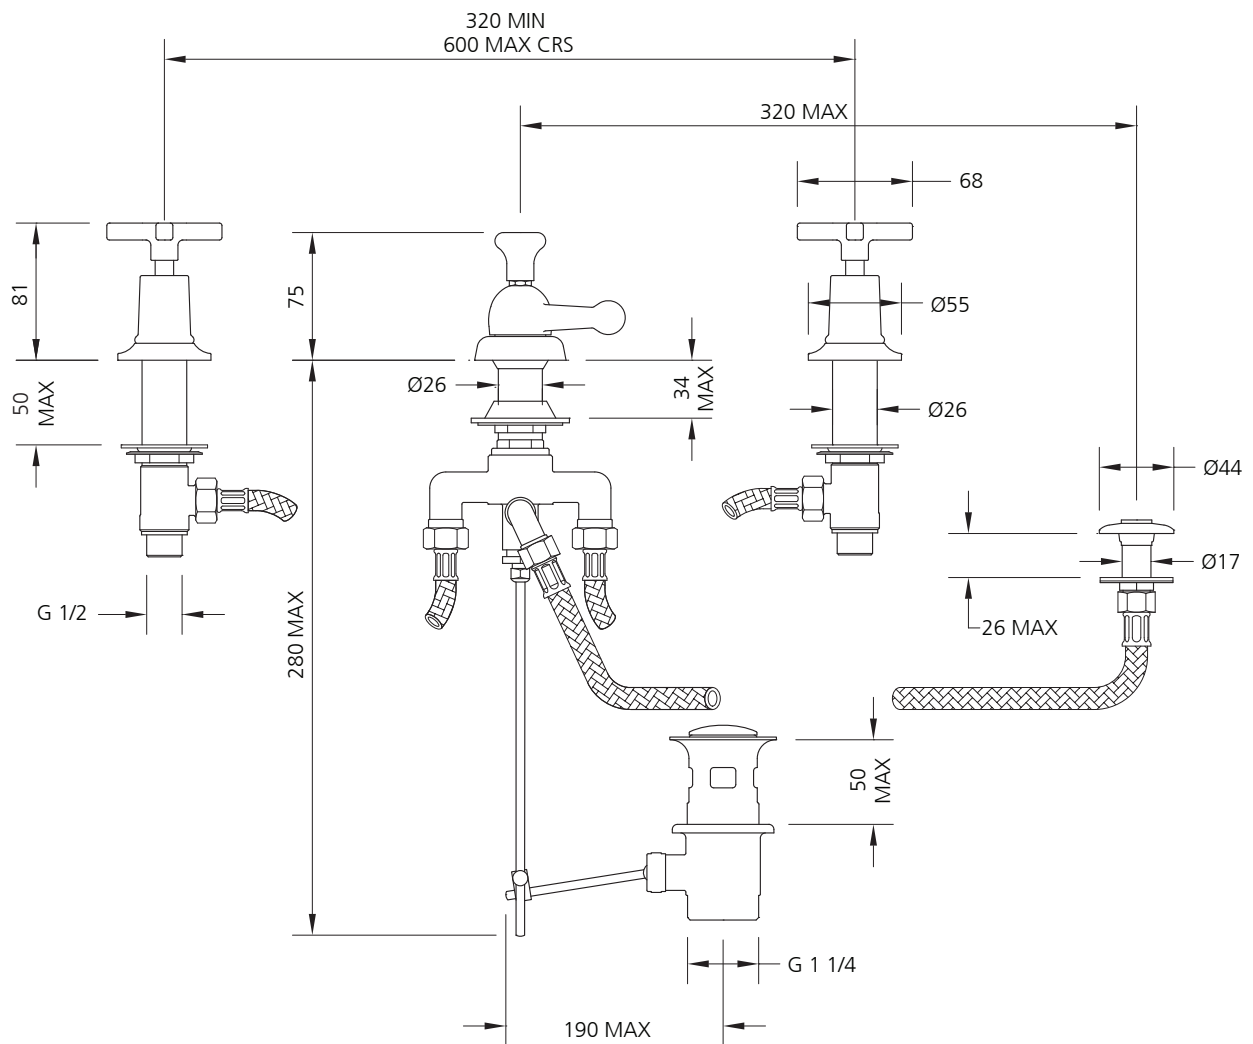

LEFROY BROOKS

IBROC HOUSE ESSEX ROAD
HODDESDON HERTS EN11 0QS UK
T: +44 (0)1992 708 316 F: +44 (0)1992 708 317

MH-1461

MACKINTOSH BIDET THREE HOLE
WITH ASCENDING SPRAY AND POP-UP WASTE

DIMENSIONAL DATA SHEET

DATE: 29 July 2010

ISSUE: 020

©COPYRIGHT 2010. CHRISTO LEFROY BROOKS. ALL RIGHTS RESERVED.

DIMENSIONS IN MILLIMETRES

WHILST EVERY EFFORT IS MADE TO ENSURE THE ACCURACY OF THESE DATA SHEETS THEY ARE SUBJECT TO CHANGE WITHOUT NOTICE AS PART OF THE COMPANY'S PRODUCT DEVELOPMENT PROCESS