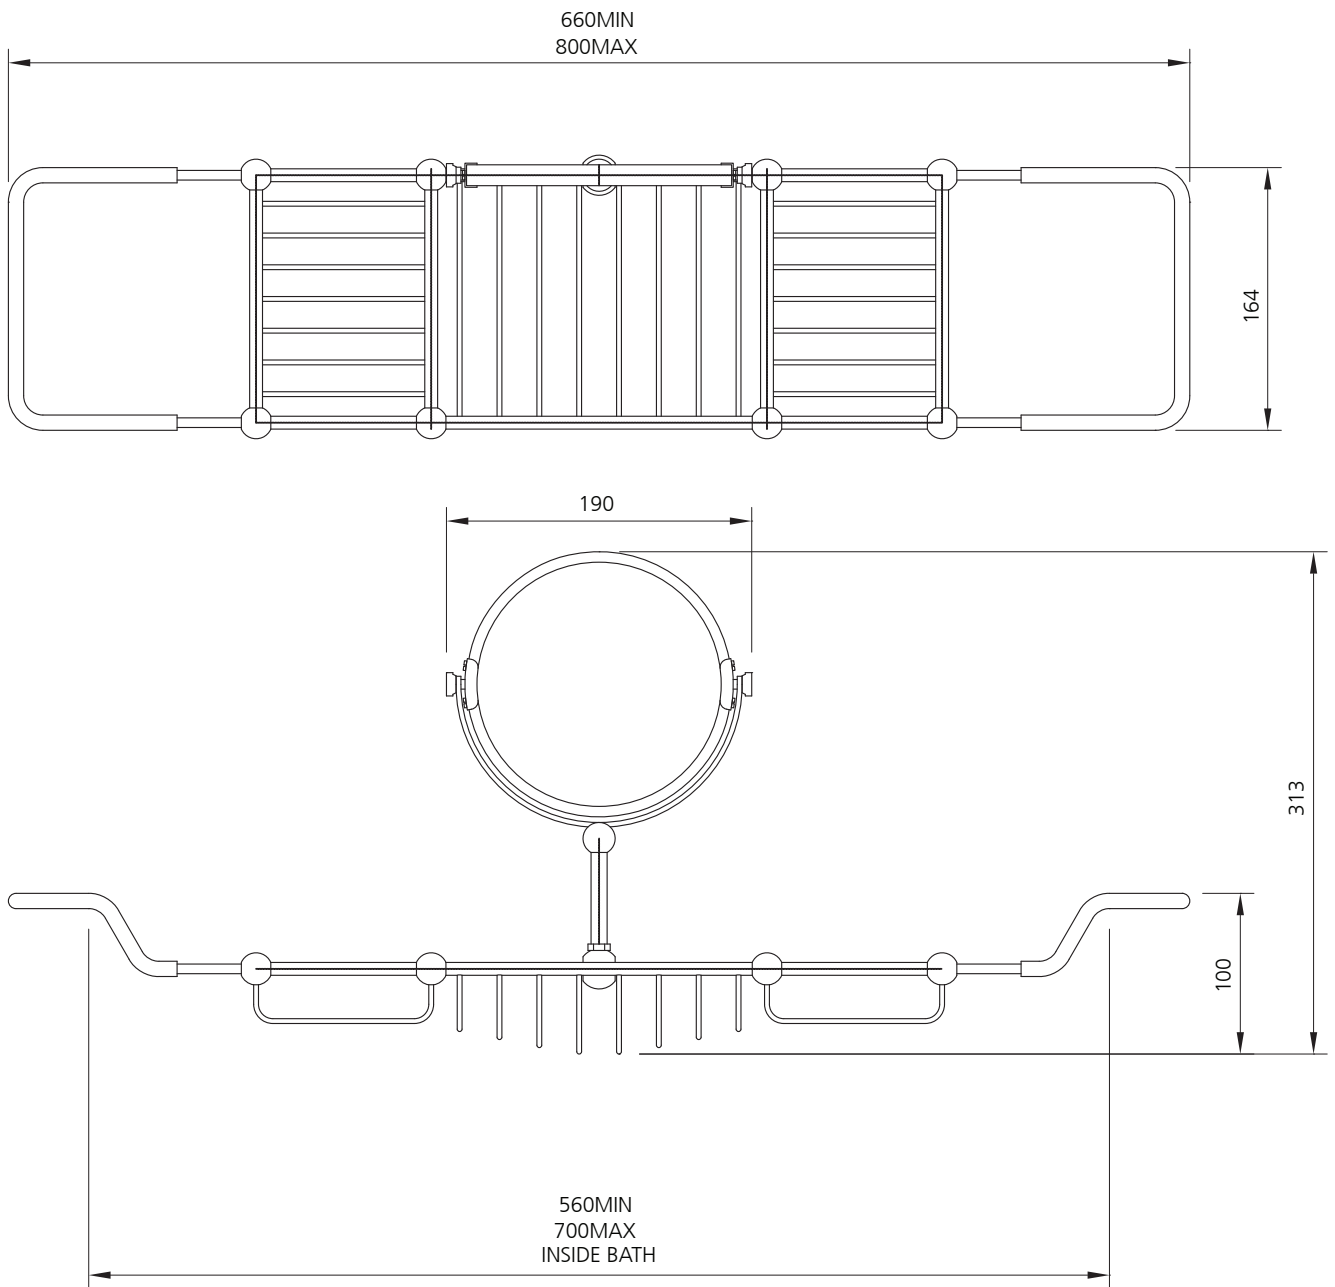

LEFROY BROOKS

IBROC HOUSE ESSEX ROAD
HODDESDON HERTS EN11 OQS UK
T: +44 (0)1992 708 316 F: +44 (0)1992 708 317

LB-4960

EDWARDIAN OVER BATH RACK
WITH MIRROR

DIMENSIONAL DATA SHEET

DATE: 28 July 2010

ISSUE: 043

©COPYRIGHT 2010. CHRISTO LEFROY BROOKS. ALL RIGHTS RESERVED.

DIMENSIONS IN MILLIMETRES

WHILST EVERY EFFORT IS MADE TO ENSURE THE ACCURACY OF THESE DATA SHEETS THEY ARE SUBJECT TO CHANGE WITHOUT NOTICE AS PART OF THE COMPANY'S PRODUCT DEVELOPMENT PROCESS