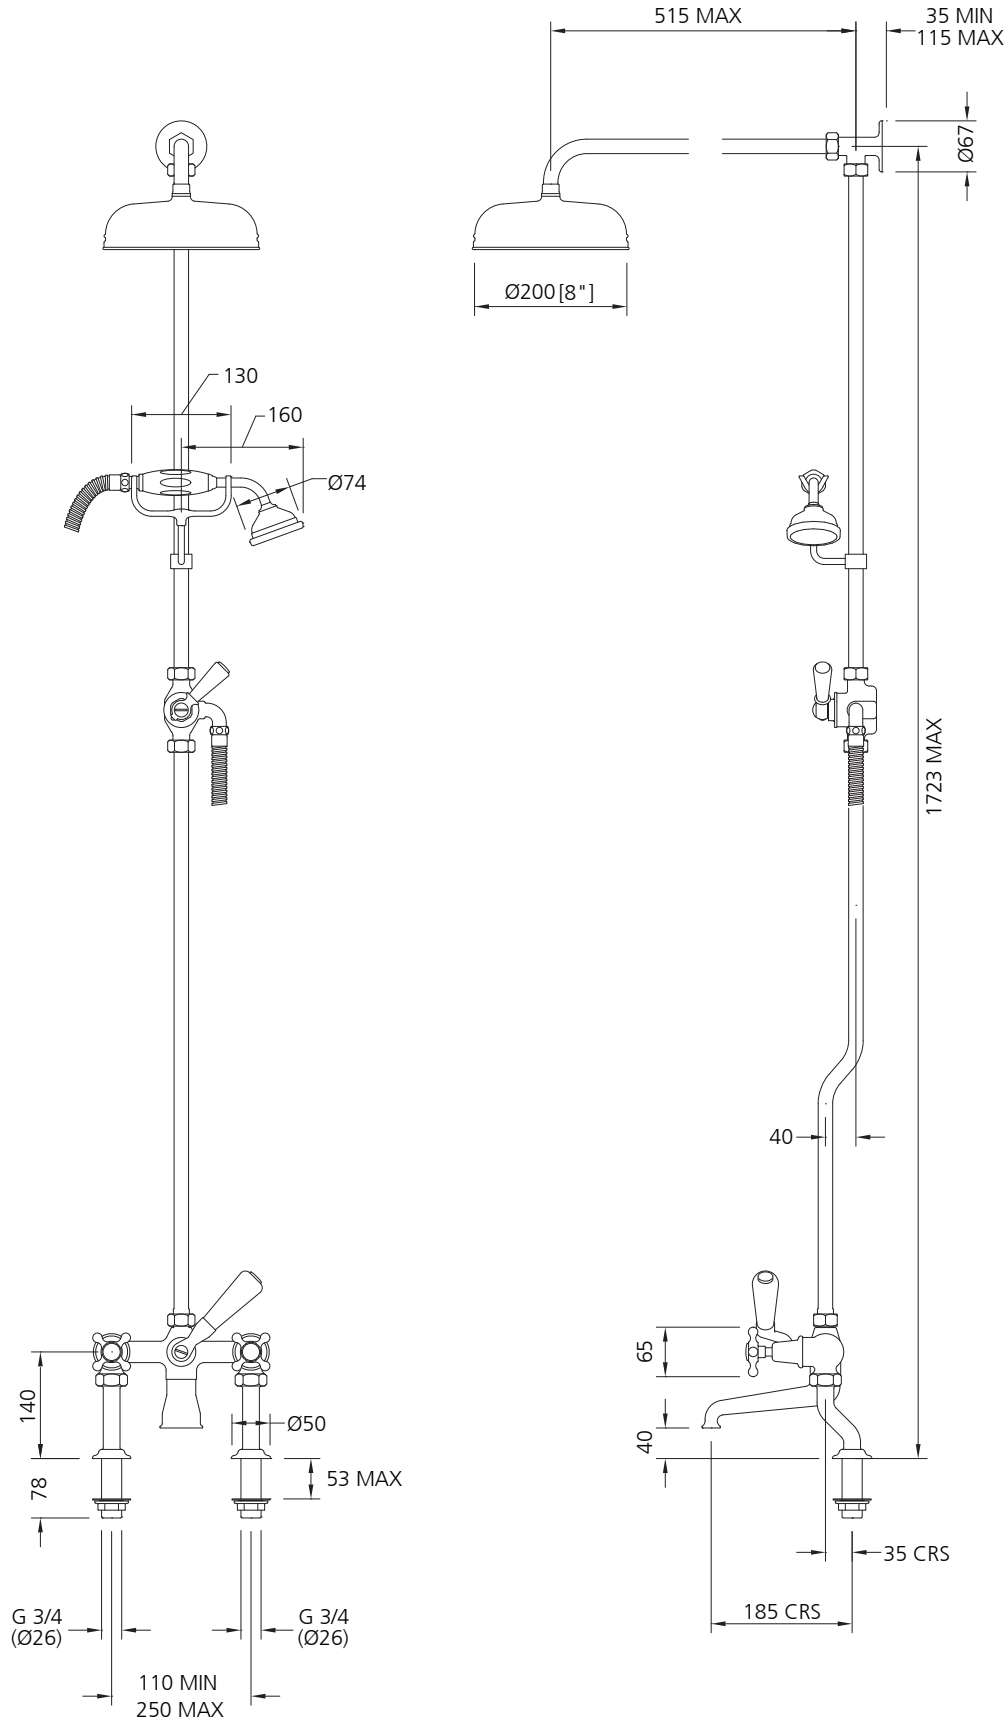

## CH-1701

CONNAUGHT BATH SHOWER MIXER (3/4")  
WITH RISER KIT, LEVEL DIVERTER, HAND SHOWER AND 8" ROSE

### DIMENSIONAL DATA SHEET

DATE: 21 May 2010

ISSUE: 020 A

©COPYRIGHT 2010. CHRISTO LEFROY BROOKS. ALL RIGHTS RESERVED.

DIMENSIONS IN MILLIMETRES

WHILST EVERY EFFORT IS MADE TO ENSURE THE ACCURACY OF THESE DATA SHEETS THEY ARE SUBJECT TO CHANGE WITHOUT NOTICE AS PART OF THE COMPANY'S PRODUCT DEVELOPMENT PROCESS