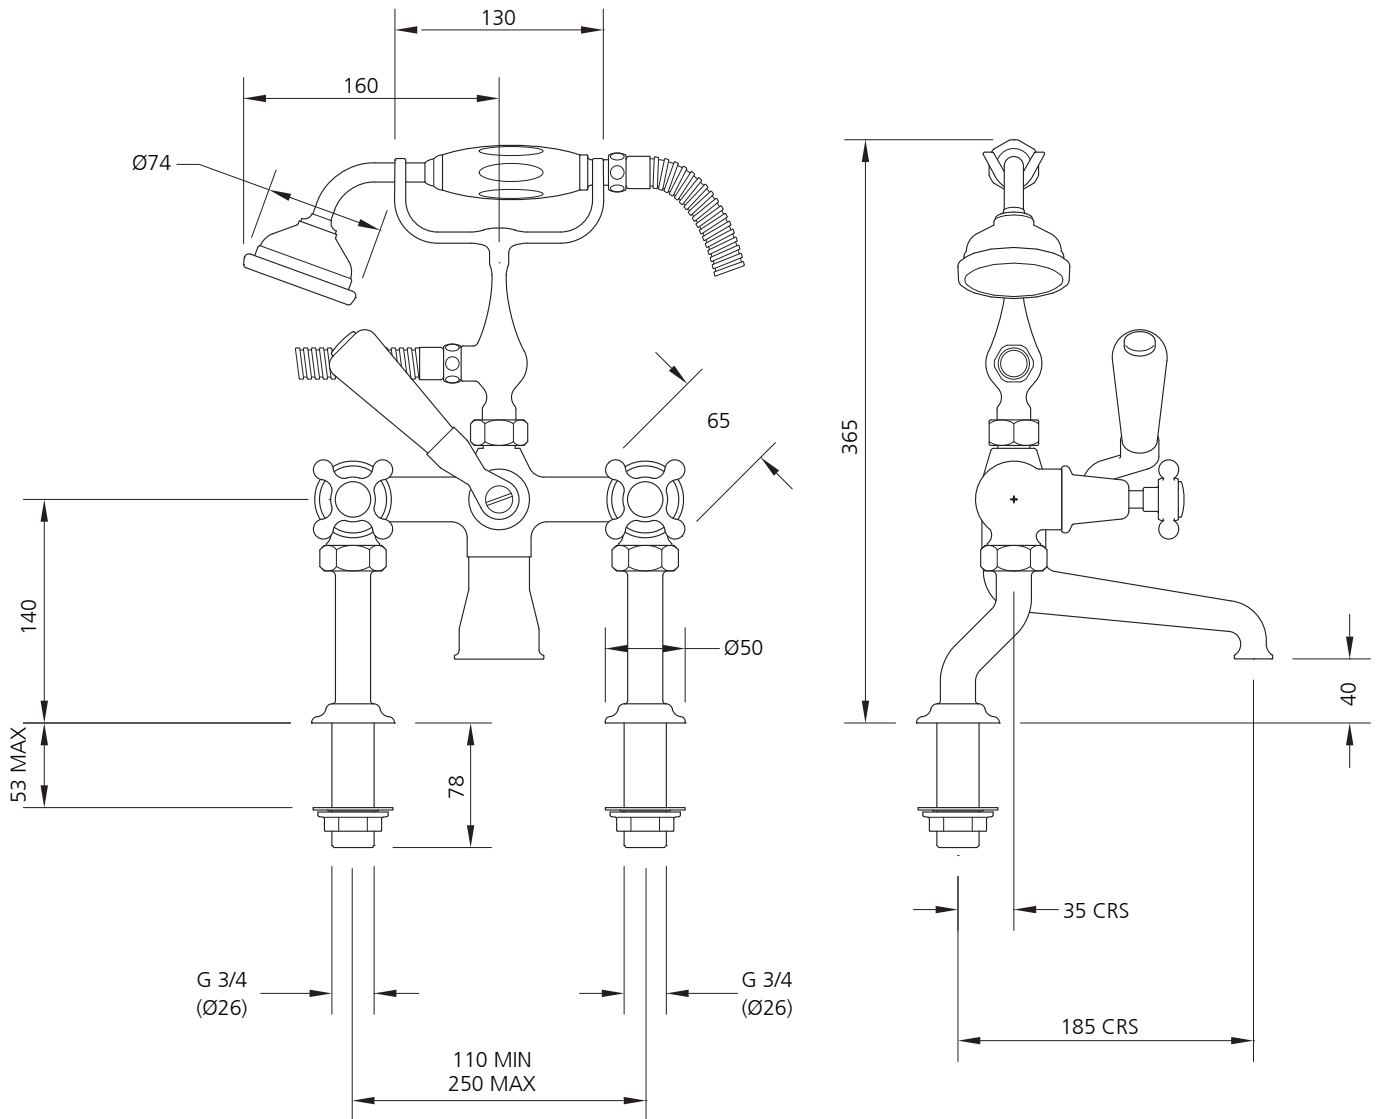

LEFROY BROOKS

IBROC HOUSE ESSEX ROAD
HODDESDON HERTS EN11 0QS UK
T: +44 (0)1992 708 316 F: +44 (0)1992 708 317

CH-1100

CONNAUGHT DECK MOUNTED BATH SHOWER MIXER (3/4")

DIMENSIONAL DATA SHEET

DATE: 21 May 2010

ISSUE: 018

©COPYRIGHT 2010. CHRISTO LEFROY BROOKS. ALL RIGHTS RESERVED.

DIMENSIONS IN MILLIMETRES

WHILST EVERY EFFORT IS MADE TO ENSURE THE ACCURACY OF THESE DATA SHEETS THEY ARE SUBJECT TO CHANGE WITHOUT NOTICE AS PART OF THE COMPANY'S PRODUCT DEVELOPMENT PROCESS