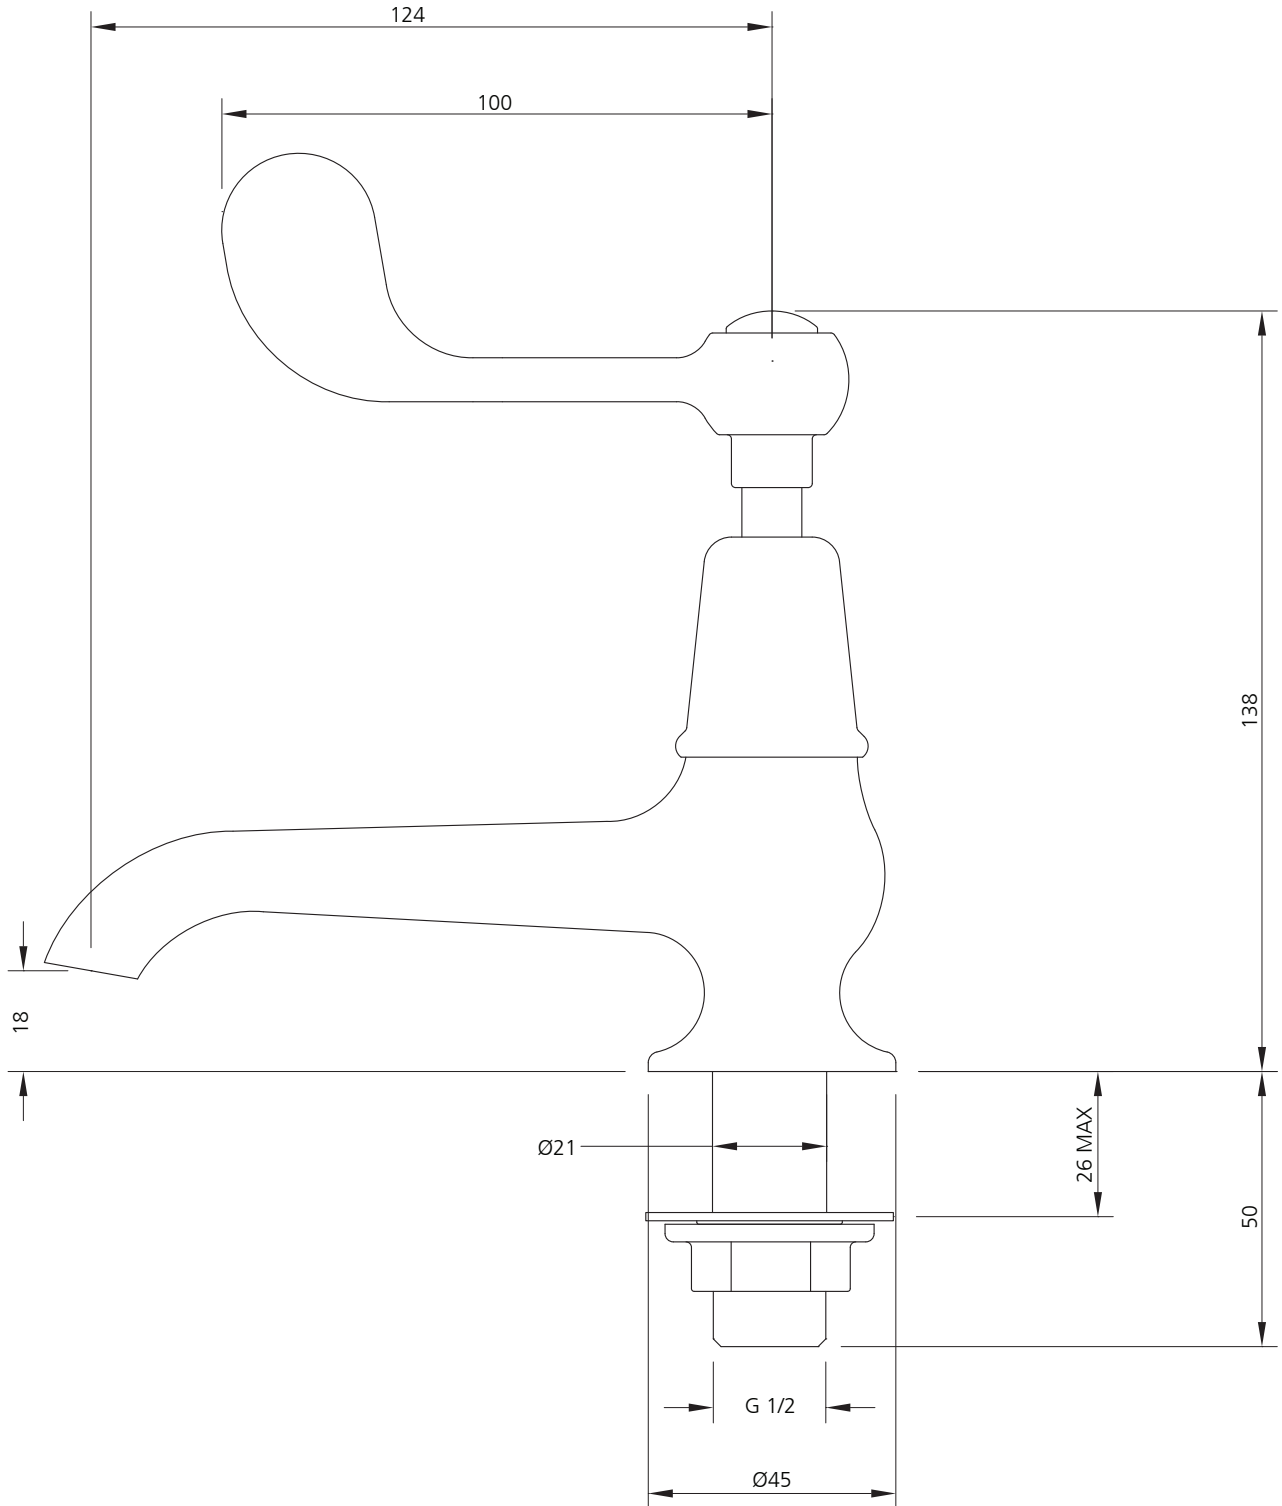

LEFROY BROOKS

IBROC HOUSE ESSEX ROAD
HODDESDON HERTS EN11 OQS UK
T: +44 (0)1992 708 316 F: +44 (0)1992 708 317

CL-8030

CONNAUGHT LEVER LONG NOSE BASIN PILLAR TAPS
(1 PAIR)

DIMENSIONAL DATA SHEET

DATE: 24 May 2010

ISSUE: 020 A

©COPYRIGHT 2010. CHRISTO LEFROY BROOKS. ALL RIGHTS RESERVED.

DIMENSIONS IN MILLIMETRES

WHILST EVERY EFFORT IS MADE TO ENSURE THE ACCURACY OF THESE DATA SHEETS THEY ARE SUBJECT TO CHANGE WITHOUT NOTICE AS PART OF THE COMPANY'S PRODUCT DEVELOPMENT PROCESS