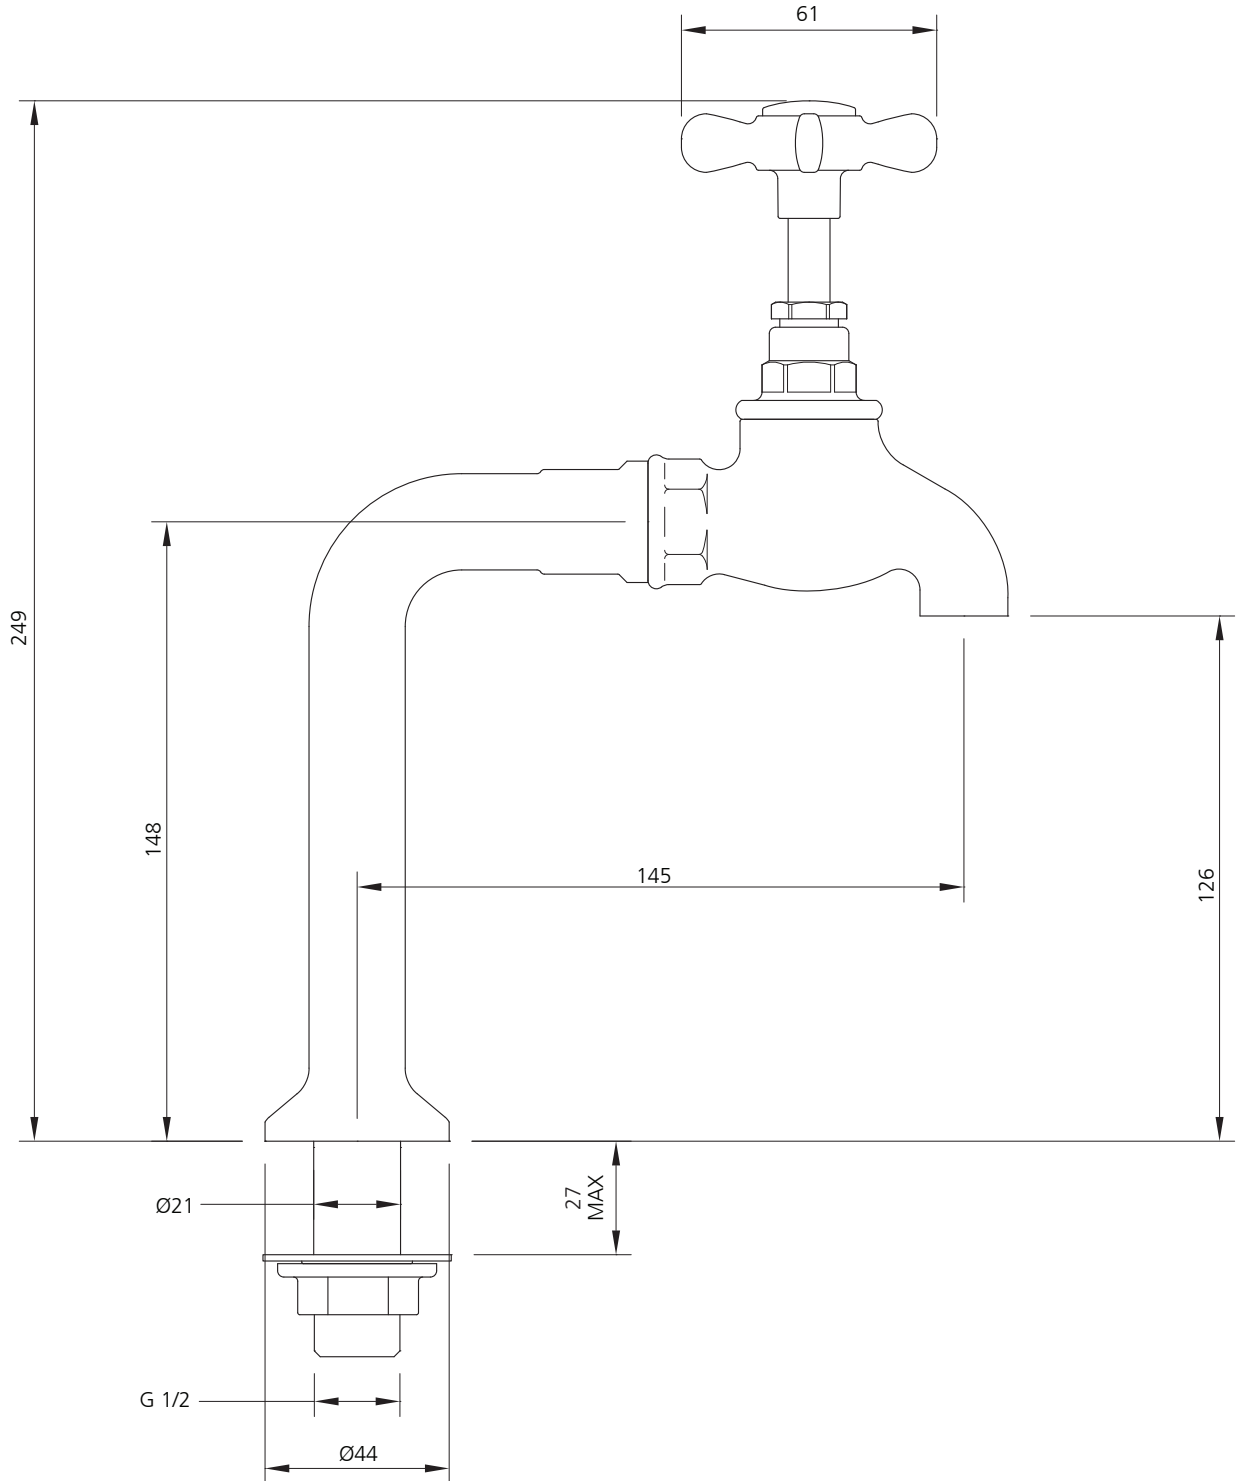

LEFROY BROOKS

IBROC HOUSE ESSEX ROAD
HODDESDON HERTS EN11 0QS UK
T: +44 (0)1992 708 316 F: +44 (0)1992 708 317

LB-1590

CLASSIC KITCHEN BIBCOCK
AND PILLARS (1 PAIR)

DIMENSIONAL DATA SHEET

DATE: 25 June 2010

ISSUE: 027 B

©COPYRIGHT 2010. CHRISTO LEFROY BROOKS. ALL RIGHTS RESERVED.

DIMENSIONS IN MILLIMETRES

WHILST EVERY EFFORT IS MADE TO ENSURE THE ACCURACY OF THESE DATA SHEETS THEY ARE SUBJECT TO CHANGE WITHOUT NOTICE AS PART OF THE COMPANY'S PRODUCT DEVELOPMENT PROCESS