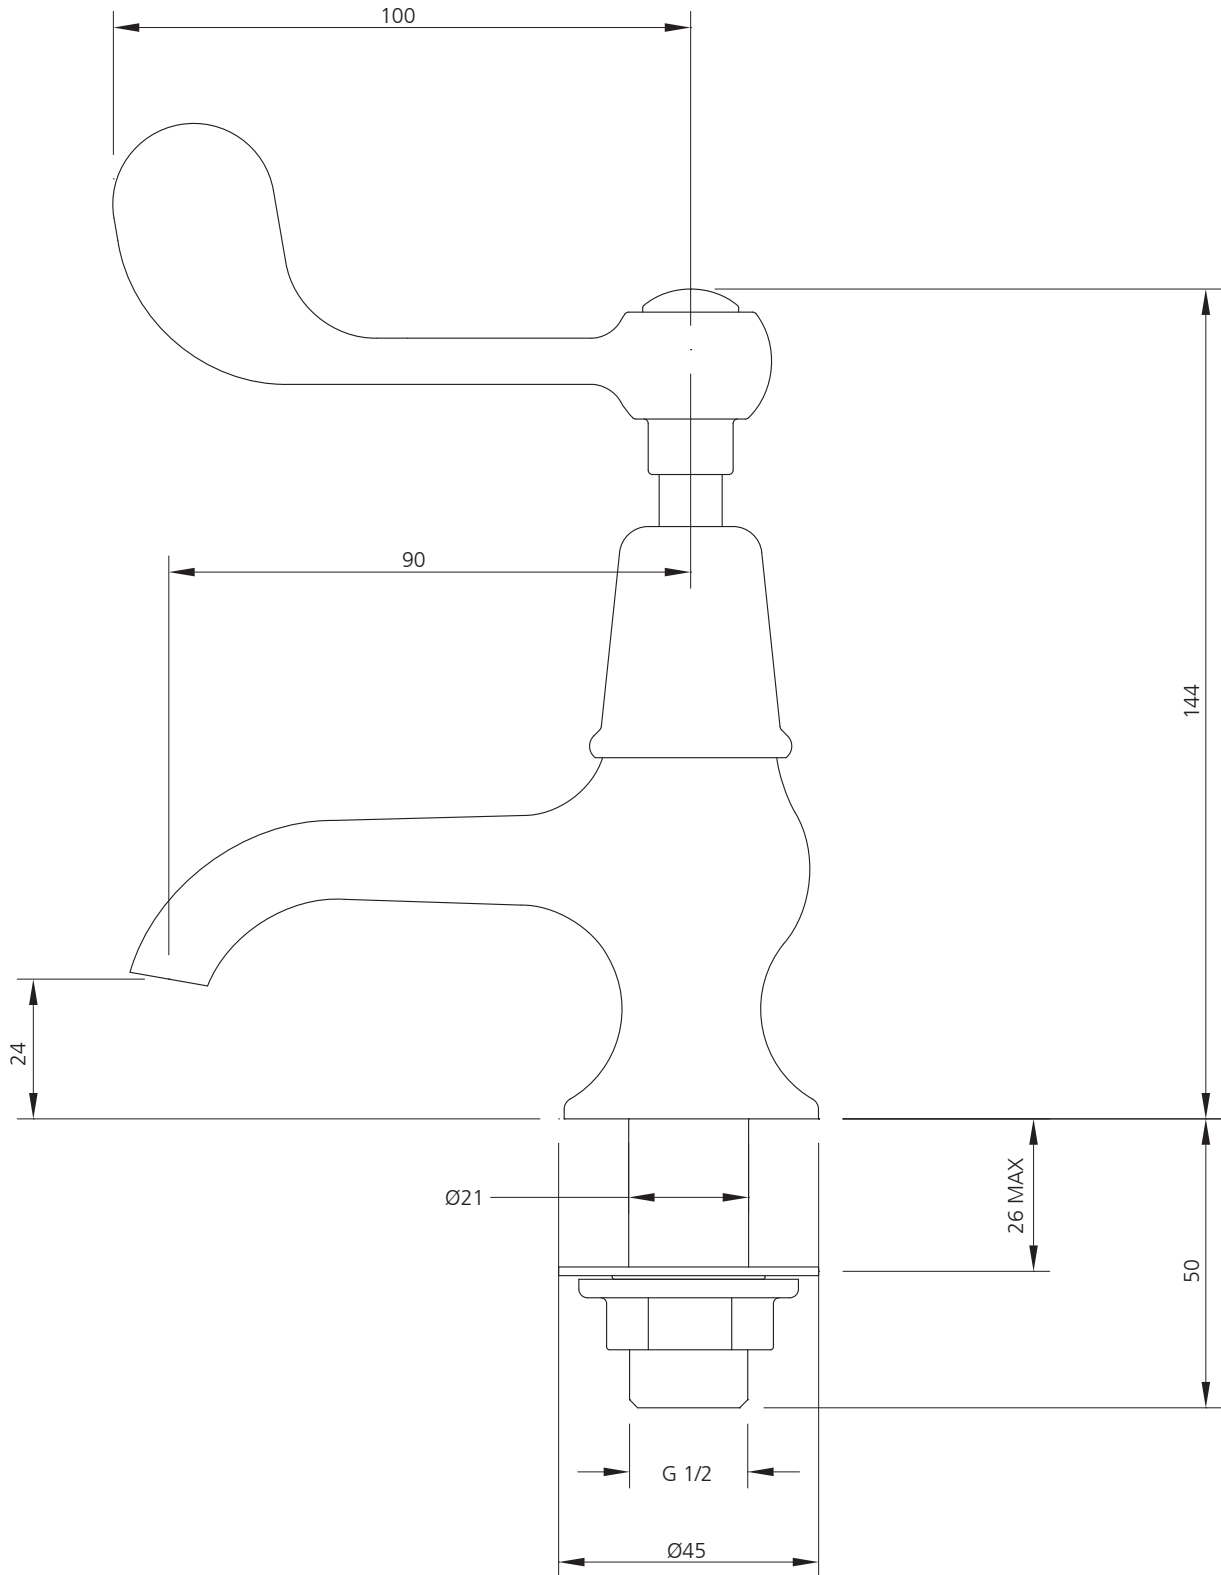

**LEFROY BROOKS**

IBROC HOUSE ESSEX ROAD  
HODDESDON HERTS EN11 OQS UK  
T: +44 (0)1992 708 316 F: +44 (0)1992 708 317

**CL-8022**

CONNAUGHT LEVER BASIN PILLAR TAPS  
(1 PAIR)

**DIMENSIONAL DATA SHEET**

DATE: 24 May 2010

ISSUE: 020 A

©COPYRIGHT 2010. CHRISTO LEFROY BROOKS. ALL RIGHTS RESERVED.

DIMENSIONS IN MILLIMETRES

WHILST EVERY EFFORT IS MADE TO ENSURE THE ACCURACY OF THESE DATA SHEETS THEY ARE SUBJECT TO CHANGE WITHOUT NOTICE AS PART OF THE COMPANY'S PRODUCT DEVELOPMENT PROCESS