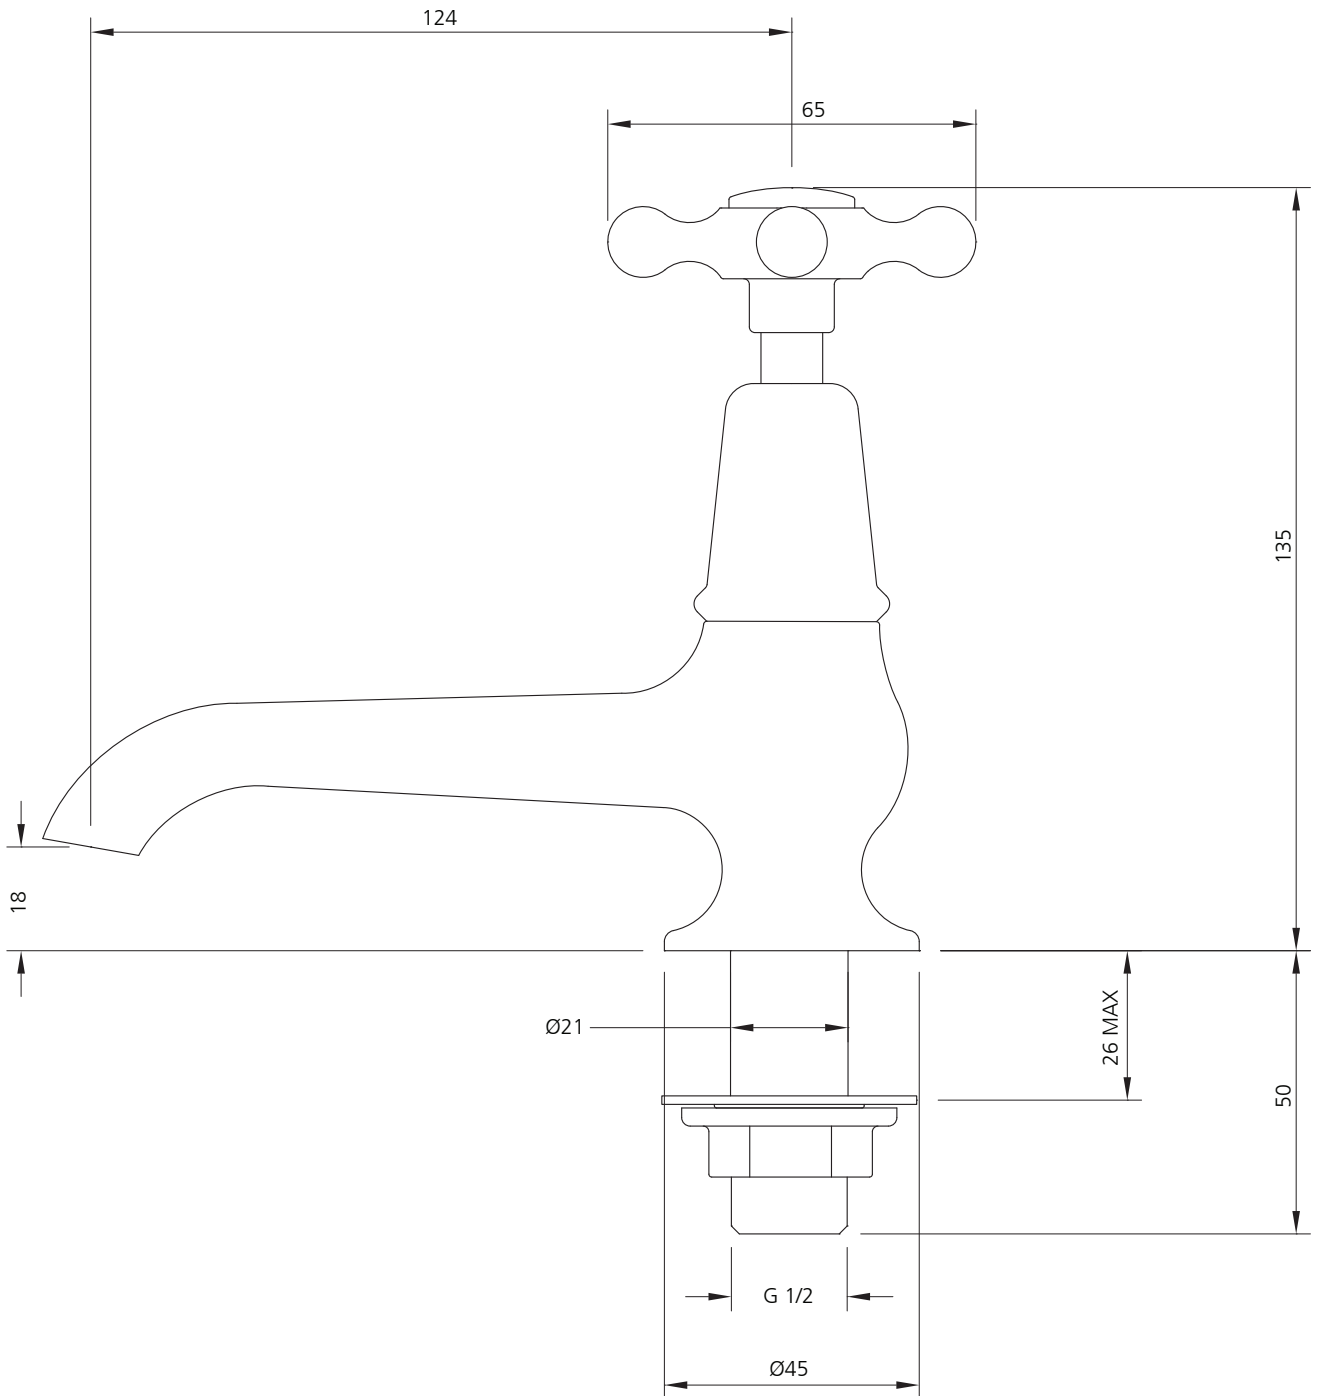

LEFROY BROOKS

IBROC HOUSE ESSEX ROAD
HODDESDON HERTS EN11 OQS UK
T: +44 (0)1992 708 316 F: +44 (0)1992 708 317

CH-8030

CONNAUGHT LONG NOSE BASIN PILLAR TAPS
(1 PAIR)

DIMENSIONAL DATA SHEET

DATE: 21 May 2010

ISSUE: 018

©COPYRIGHT 2010. CHRISTO LEFROY BROOKS. ALL RIGHTS RESERVED.

DIMENSIONS IN MILLIMETRES

WHILST EVERY EFFORT IS MADE TO ENSURE THE ACCURACY OF THESE DATA SHEETS THEY ARE SUBJECT TO CHANGE WITHOUT NOTICE AS PART OF THE COMPANY'S PRODUCT DEVELOPMENT PROCESS