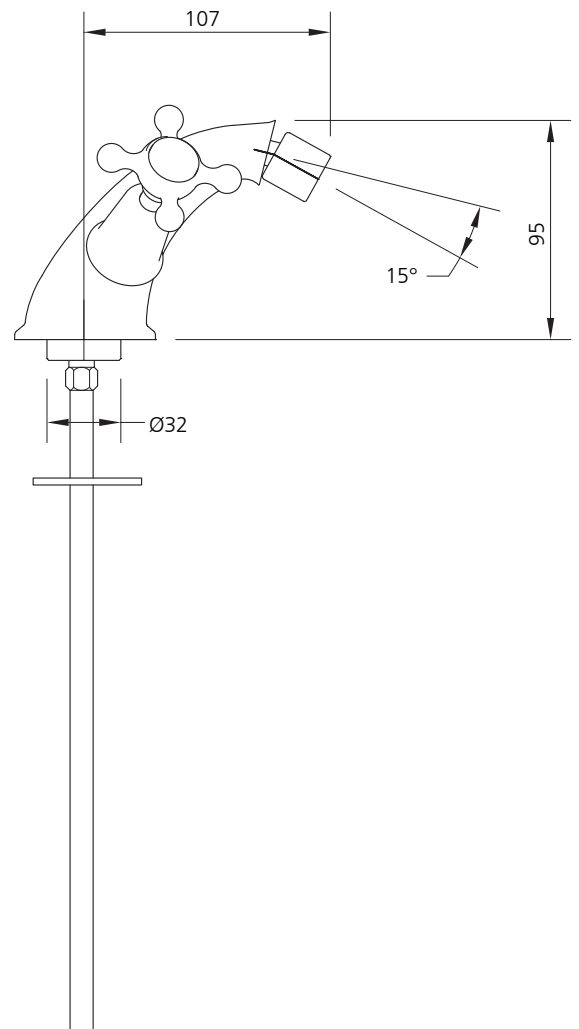

LEFROY BROOKS

IBROC HOUSE ESSEX ROAD
HODDESDON HERTS EN11 0QS UK
T: +44 (0)1992 708 316 F: +44 (0)1992 708 317

CHS-1199

CONNAUGHT BIDET MONOBLOC
WITH STAY, CHAIN AND WASTE KIT

DIMENSIONAL DATA SHEET

DATE: 21 May 2010

ISSUE: 024

©COPYRIGHT 2010. CHRISTO LEFROY BROOKS. ALL RIGHTS RESERVED.

DIMENSIONS IN MILLIMETRES

WHILST EVERY EFFORT IS MADE TO ENSURE THE ACCURACY OF THESE DATA SHEETS THEY ARE SUBJECT TO CHANGE WITHOUT NOTICE AS PART OF THE COMPANY'S PRODUCT DEVELOPMENT PROCESS