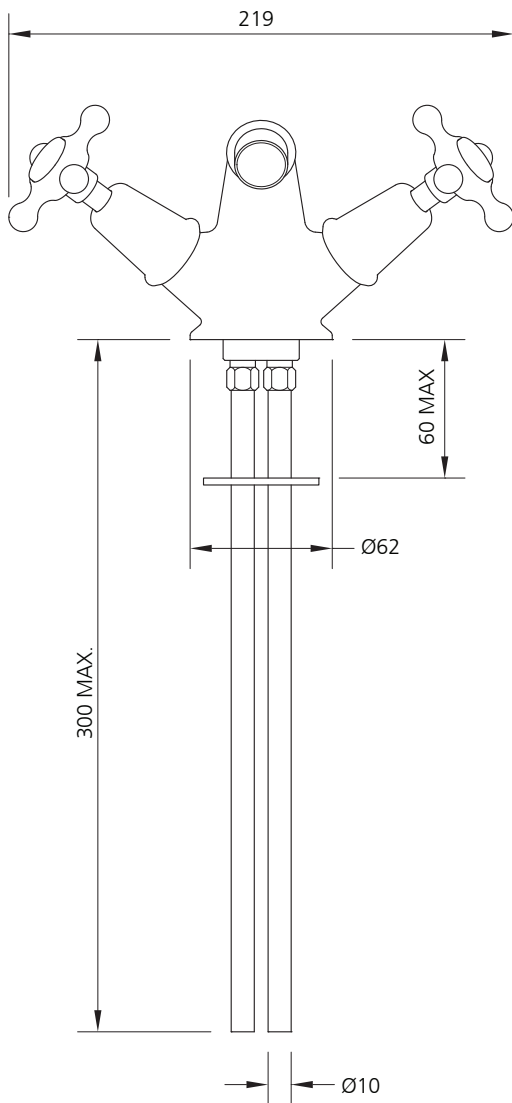

LEFROY BROOKS

IBROC HOUSE ESSEX ROAD
HODDESDON HERTS EN11 0QS UK
T: +44 (0)1992 708 316 F: +44 (0)1992 708 317

CHS-1199

CONNAUGHT BIDET MONOBLOC
WITH STAY, CHAIN AND WASTE KIT

DIMENSIONAL DATA SHEET

DATE: 21 May 2010

ISSUE: 024

©COPYRIGHT 2010. CHRISTO LEFROY BROOKS. ALL RIGHTS RESERVED.

DIMENSIONS IN MILLIMETRES

WHILST EVERY EFFORT IS MADE TO ENSURE THE ACCURACY OF THESE DATA SHEETS THEY ARE SUBJECT TO CHANGE WITHOUT NOTICE AS PART OF THE COMPANY'S PRODUCT DEVELOPMENT PROCESS