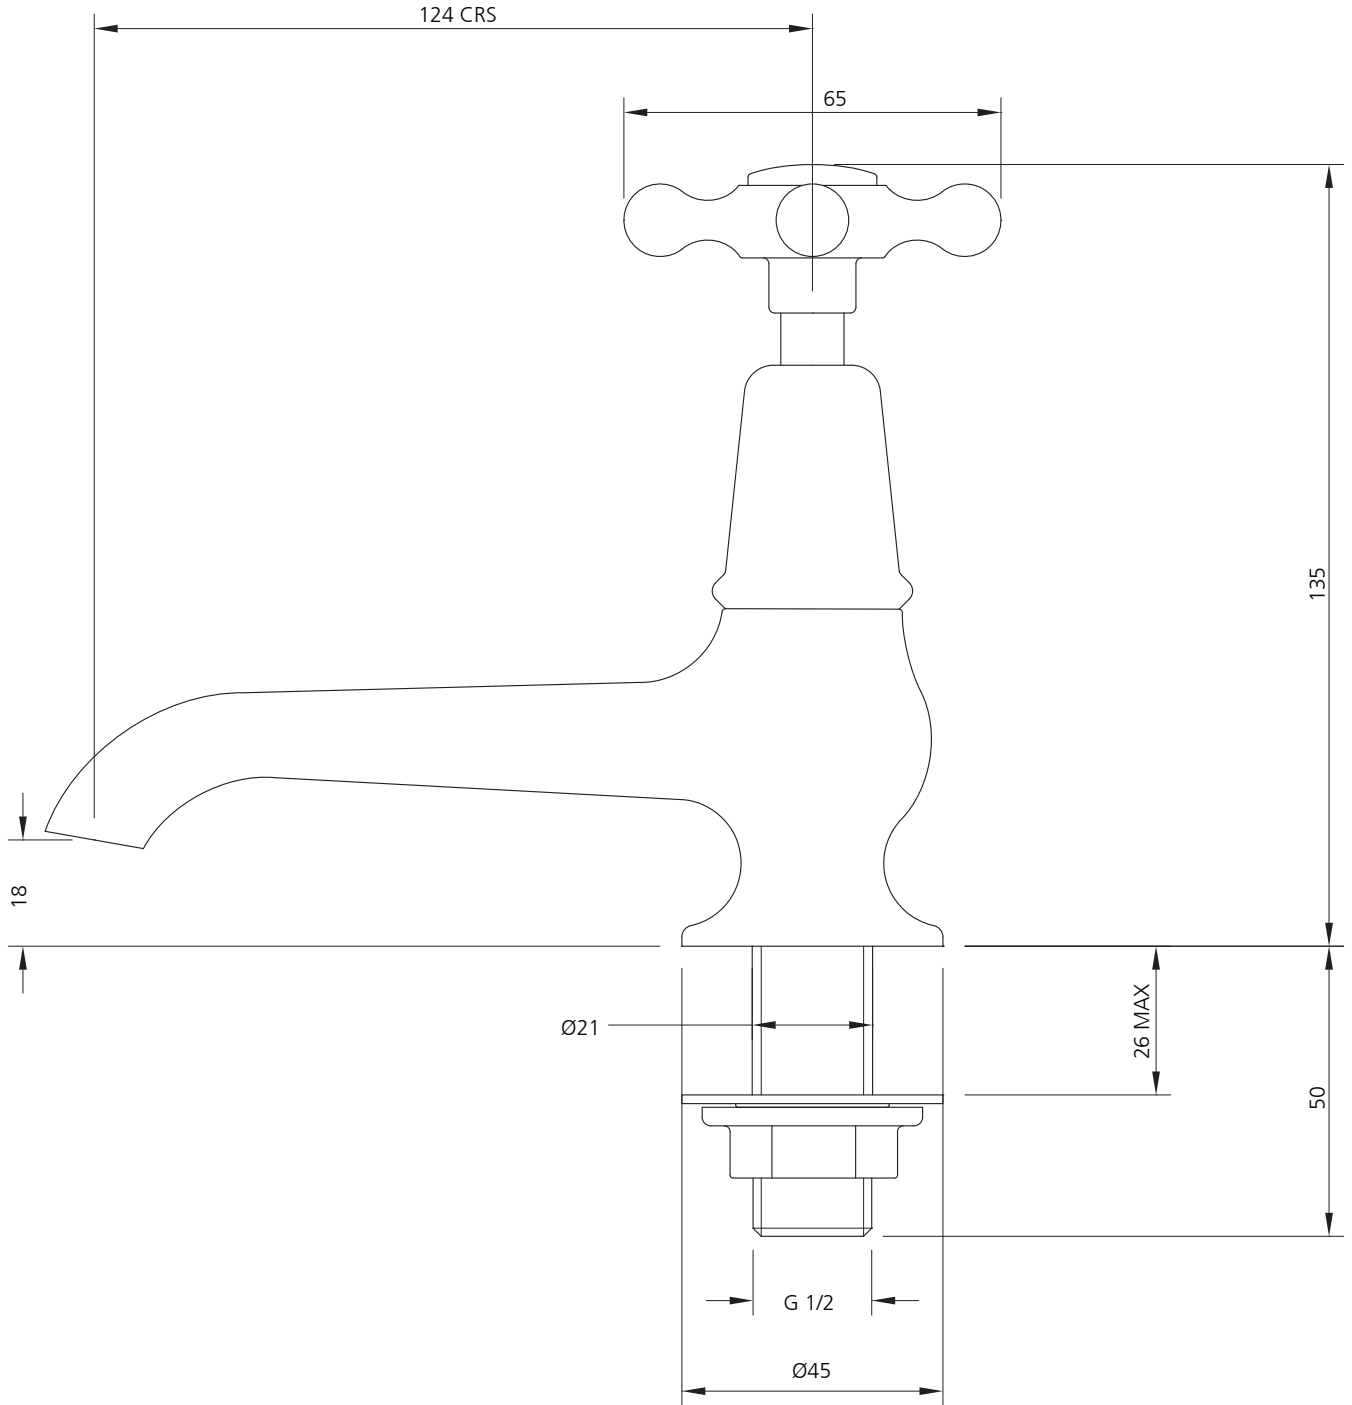

LEFROY BROOKS

IBROC HOUSE ESSEX ROAD
HODDESDON HERTS EN11 OQS UK
T: +44 (0)1992 708 316 F: +44 (0)1992 708 317

CHX-8030

CLOAKROOM BASIN LONG NOSE SINGLE PILLAR TAP

DIMENSIONAL DATA SHEET

DATE: 21 May 2010

ISSUE: 048

©COPYRIGHT 2010. CHRISTO LEFROY BROOKS. ALL RIGHTS RESERVED.

DIMENSIONS IN MILLIMETRES

WHILST EVERY EFFORT IS MADE TO ENSURE THE ACCURACY OF THESE DATA SHEETS THEY ARE SUBJECT TO CHANGE WITHOUT NOTICE AS PART OF THE COMPANY'S PRODUCT DEVELOPMENT PROCESS