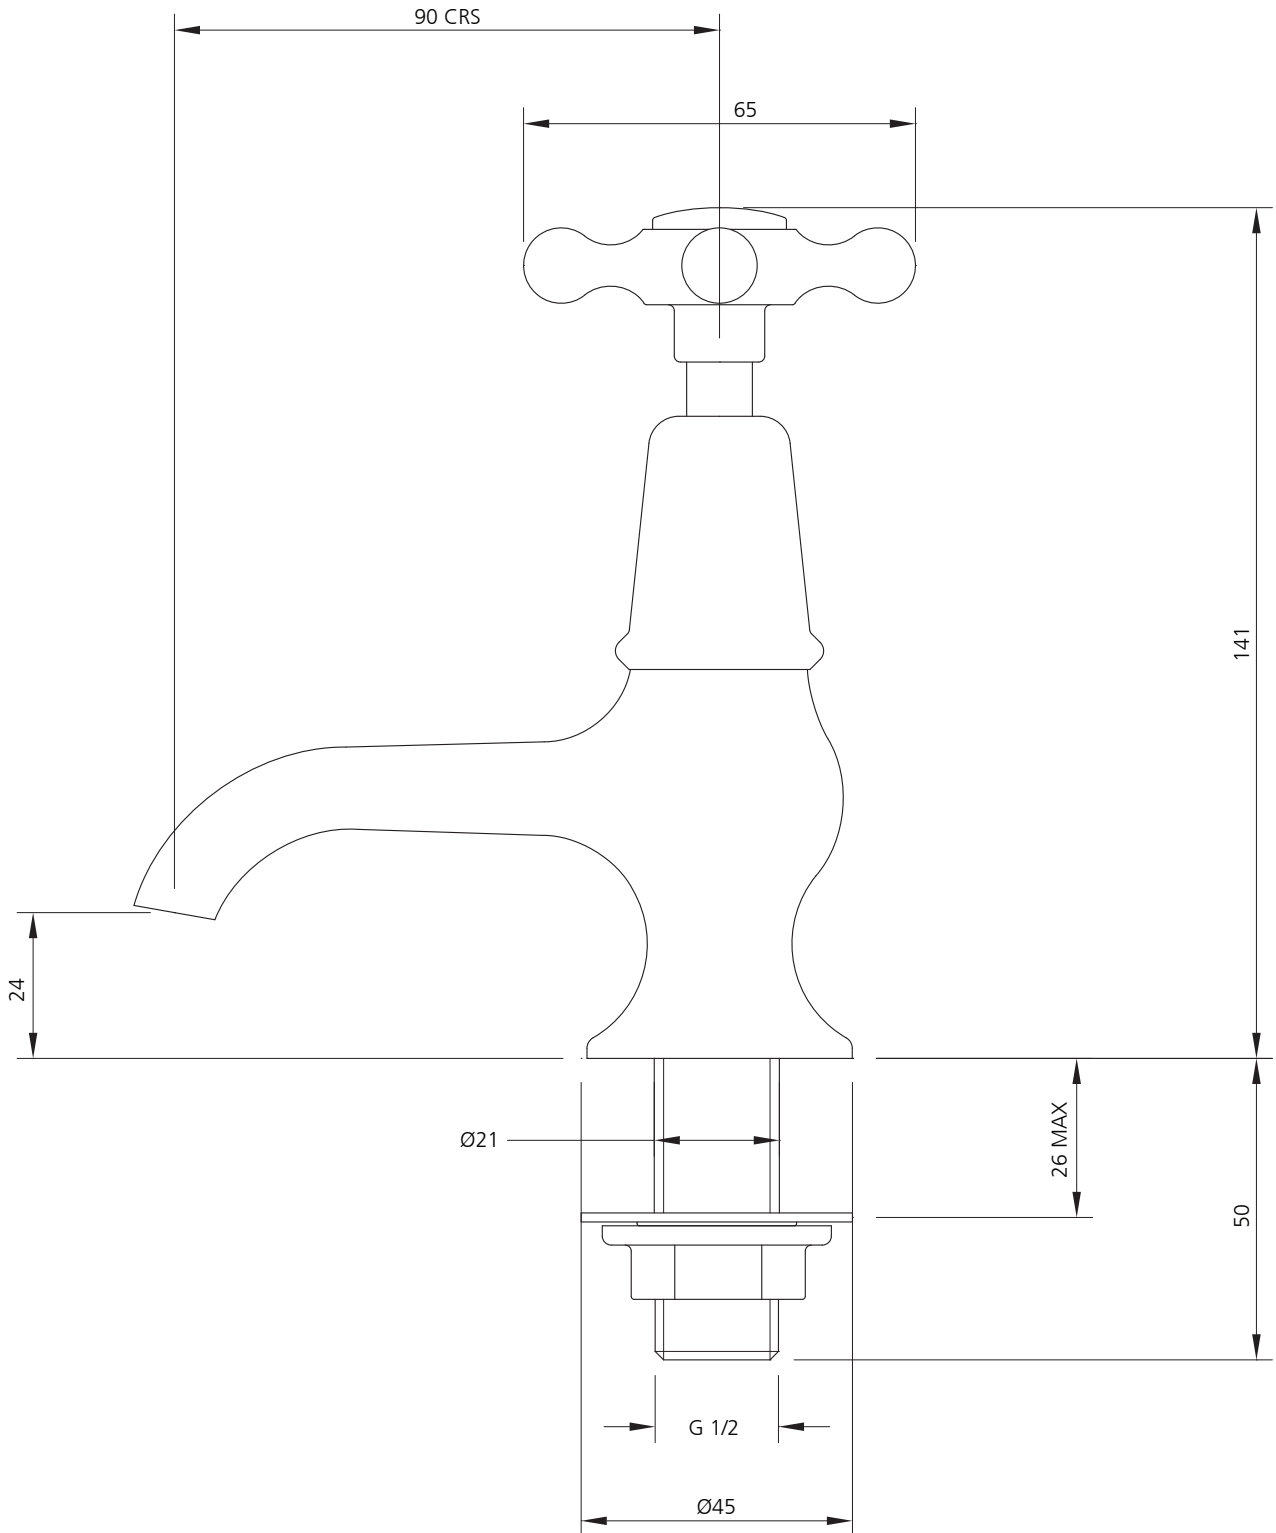

LEFROY BROOKS

IBROC HOUSE ESSEX ROAD
HODDESDON HERTS EN11 OQS UK
T: +44 (0)1992 708 316 F: +44 (0)1992 708 317

CHX-8022

CLOAKROOM BASIN SINGLE PILLAR TAP

DIMENSIONAL DATA SHEET

DATE: 21 May 2010

ISSUE: 048

©COPYRIGHT 2010. CHRISTO LEFROY BROOKS. ALL RIGHTS RESERVED.

DIMENSIONS IN MILLIMETRES

WHILST EVERY EFFORT IS MADE TO ENSURE THE ACCURACY OF THESE DATA SHEETS THEY ARE SUBJECT TO CHANGE WITHOUT NOTICE AS PART OF THE COMPANY'S PRODUCT DEVELOPMENT PROCESS