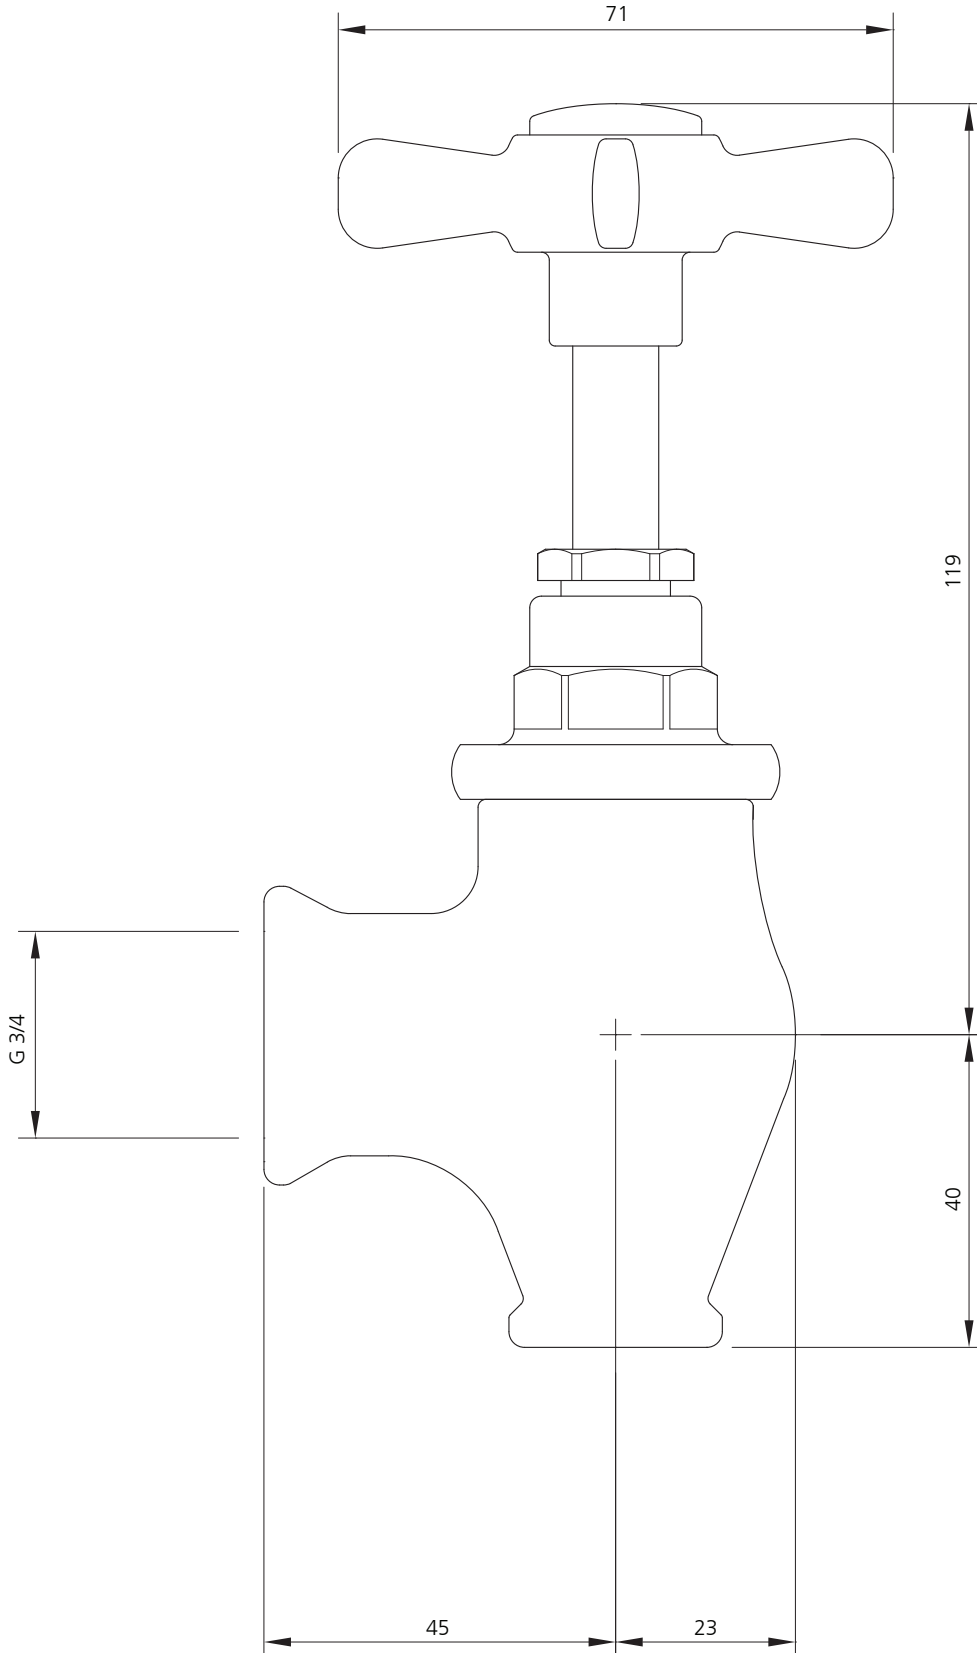

**LEFROY BROOKS**

IBROC HOUSE ESSEX ROAD  
HODDESDON HERTS EN11 0QS UK  
T: +44 (0)1992 708 316 F: +44 (0)1992 708 317

**LB-2189**

CLASSIC BIBCOCK GLOBE TAPS (3/4")  
(1 PAIR)

DIMENSIONAL DATA SHEET

DATE: 29 June 2010

ISSUE: 005

©COPYRIGHT 2010. CHRISTO LEFROY BROOKS. ALL RIGHTS RESERVED.

DIMENSIONS IN MILLIMETRES

WHILST EVERY EFFORT IS MADE TO ENSURE THE ACCURACY OF THESE DATA SHEETS THEY ARE SUBJECT TO CHANGE WITHOUT NOTICE AS PART OF THE COMPANY'S PRODUCT DEVELOPMENT PROCESS