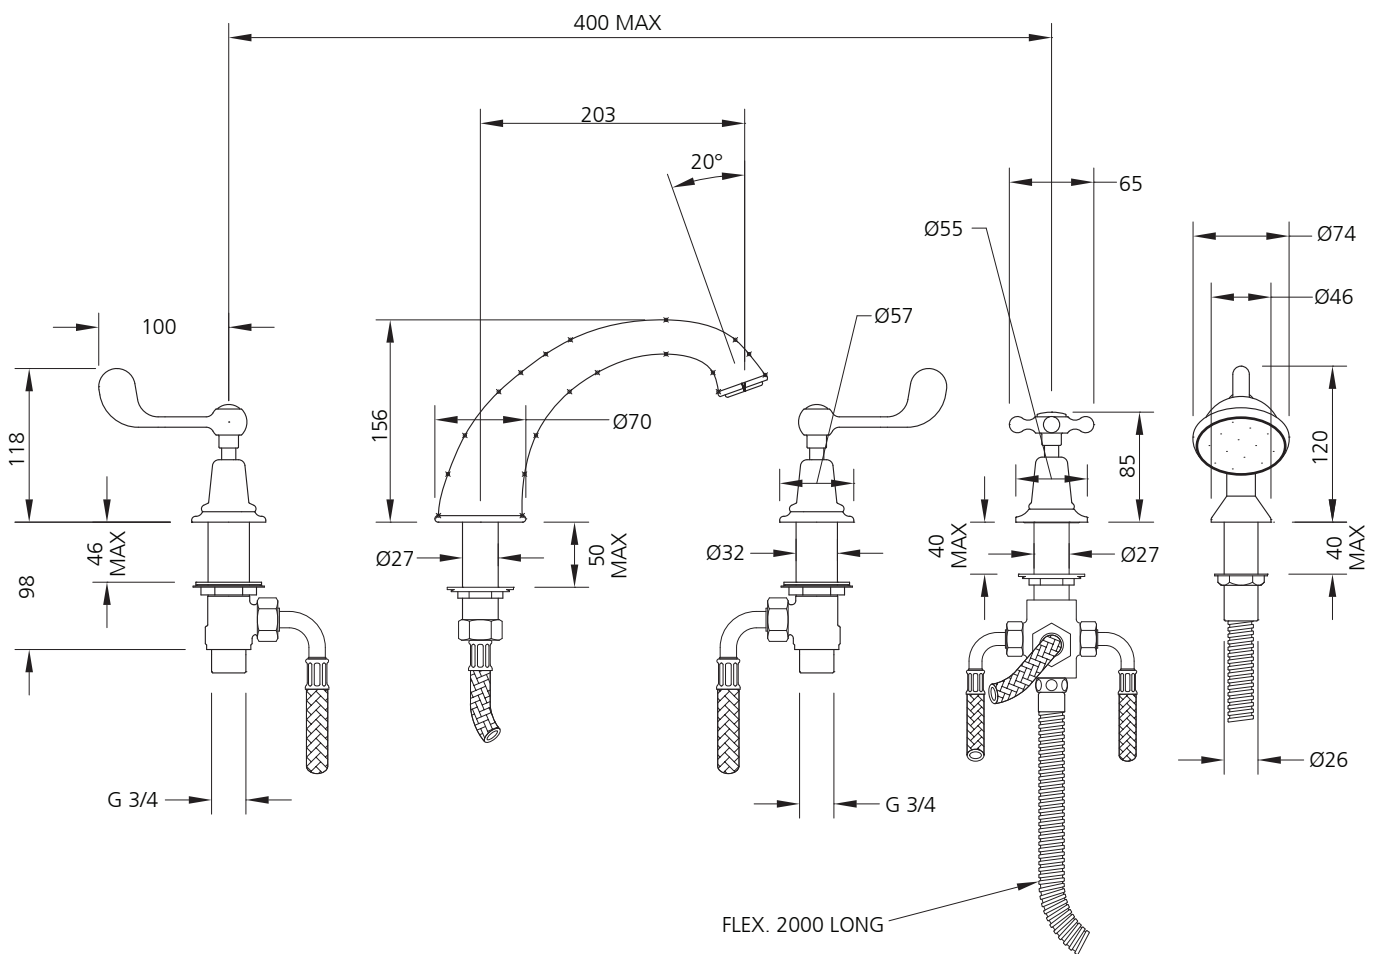

LEFROY BROOKS

IBROC HOUSE ESSEX ROAD
HODDESDON HERTS EN11 0QS UK
T: +44 (0)1992 708 316 F: +44 (0)1992 708 317

CL-1280

HAMPTON CONNAUGHT LEVER FIVE HOLE BATH SET
WITH DIVERTER AND PULL-OUT SHOWER

DIMENSIONAL DATA SHEET

DATE: 24 May 2010

ISSUE: 019

©COPYRIGHT 2010. CHRISTO LEFROY BROOKS. ALL RIGHTS RESERVED.

DIMENSIONS IN MILLIMETRES

WHILST EVERY EFFORT IS MADE TO ENSURE THE ACCURACY OF THESE DATA SHEETS THEY ARE SUBJECT TO CHANGE WITHOUT NOTICE AS PART OF THE COMPANY'S PRODUCT DEVELOPMENT PROCESS