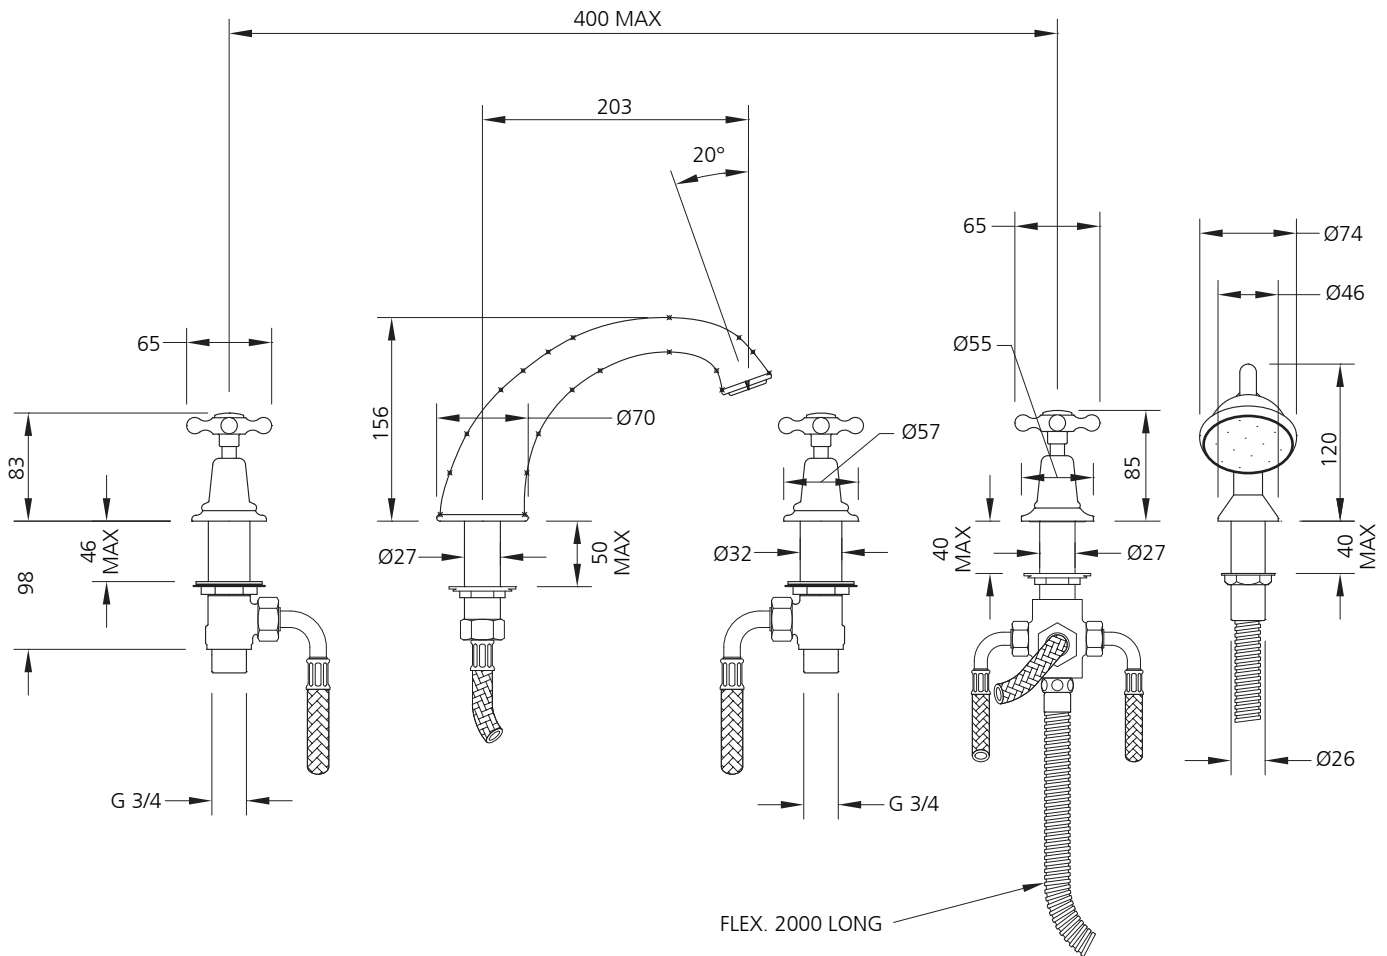

LEFROY BROOKS

IBROC HOUSE ESSEX ROAD
HODDESDON HERTS EN11 0QS UK
T: +44 (0)1992 708 316 F: +44 (0)1992 708 317

CH-1280

HAMPTON FIVE HOLE BATH SET
WITH DIVERTER AND PULL-OUT HAND SHOWER

DIMENSIONAL DATA SHEET

DATE: 21 May 2010

ISSUE: 019

© COPYRIGHT 2010. CHRISTO LEFROY BROOKS. ALL RIGHTS RESERVED.

DIMENSIONS IN MILLIMETRES

WHILST EVERY EFFORT IS MADE TO ENSURE THE ACCURACY OF THESE DATA SHEETS THEY ARE SUBJECT TO CHANGE WITHOUT NOTICE AS PART OF THE COMPANY'S PRODUCT DEVELOPMENT PROCESS