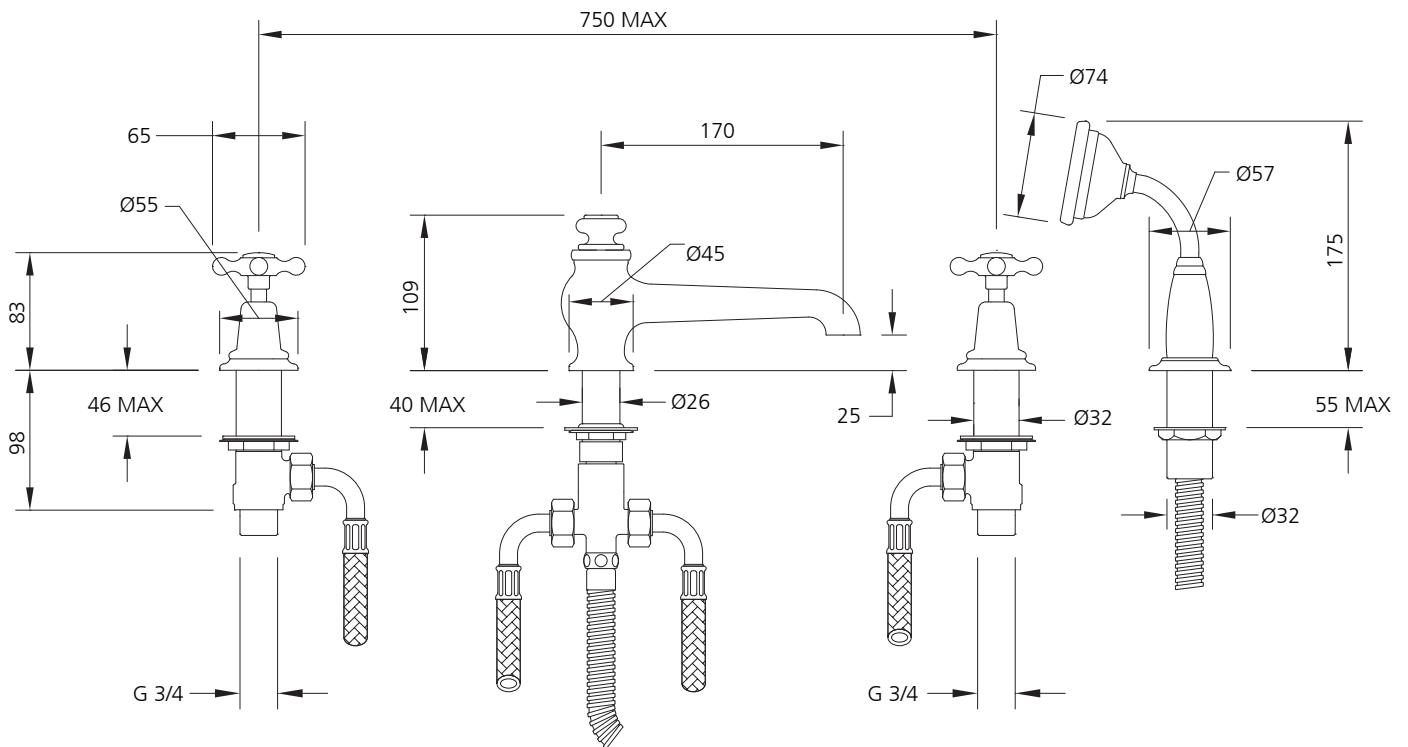

LEFROY BROOKS

IBROC HOUSE ESSEX ROAD
HODDESDON HERTS EN11 0QS UK
T: +44 (0)1992 708 316 F: +44 (0)1992 708 317

CH-1250

CONNAUGHT FOUR HOLE BATH SET
WITH DIVERTER AND PULL-OUT HAND SHOWER

DIMENSIONAL DATA SHEET

DATE: 21 May 2010

ISSUE: 036 B

©COPYRIGHT 2010. CHRISTO LEFROY BROOKS. ALL RIGHTS RESERVED.

DIMENSIONS IN MILLIMETRES

WHILST EVERY EFFORT IS MADE TO ENSURE THE ACCURACY OF THESE DATA SHEETS THEY ARE SUBJECT TO CHANGE WITHOUT NOTICE AS PART OF THE COMPANY'S PRODUCT DEVELOPMENT PROCESS