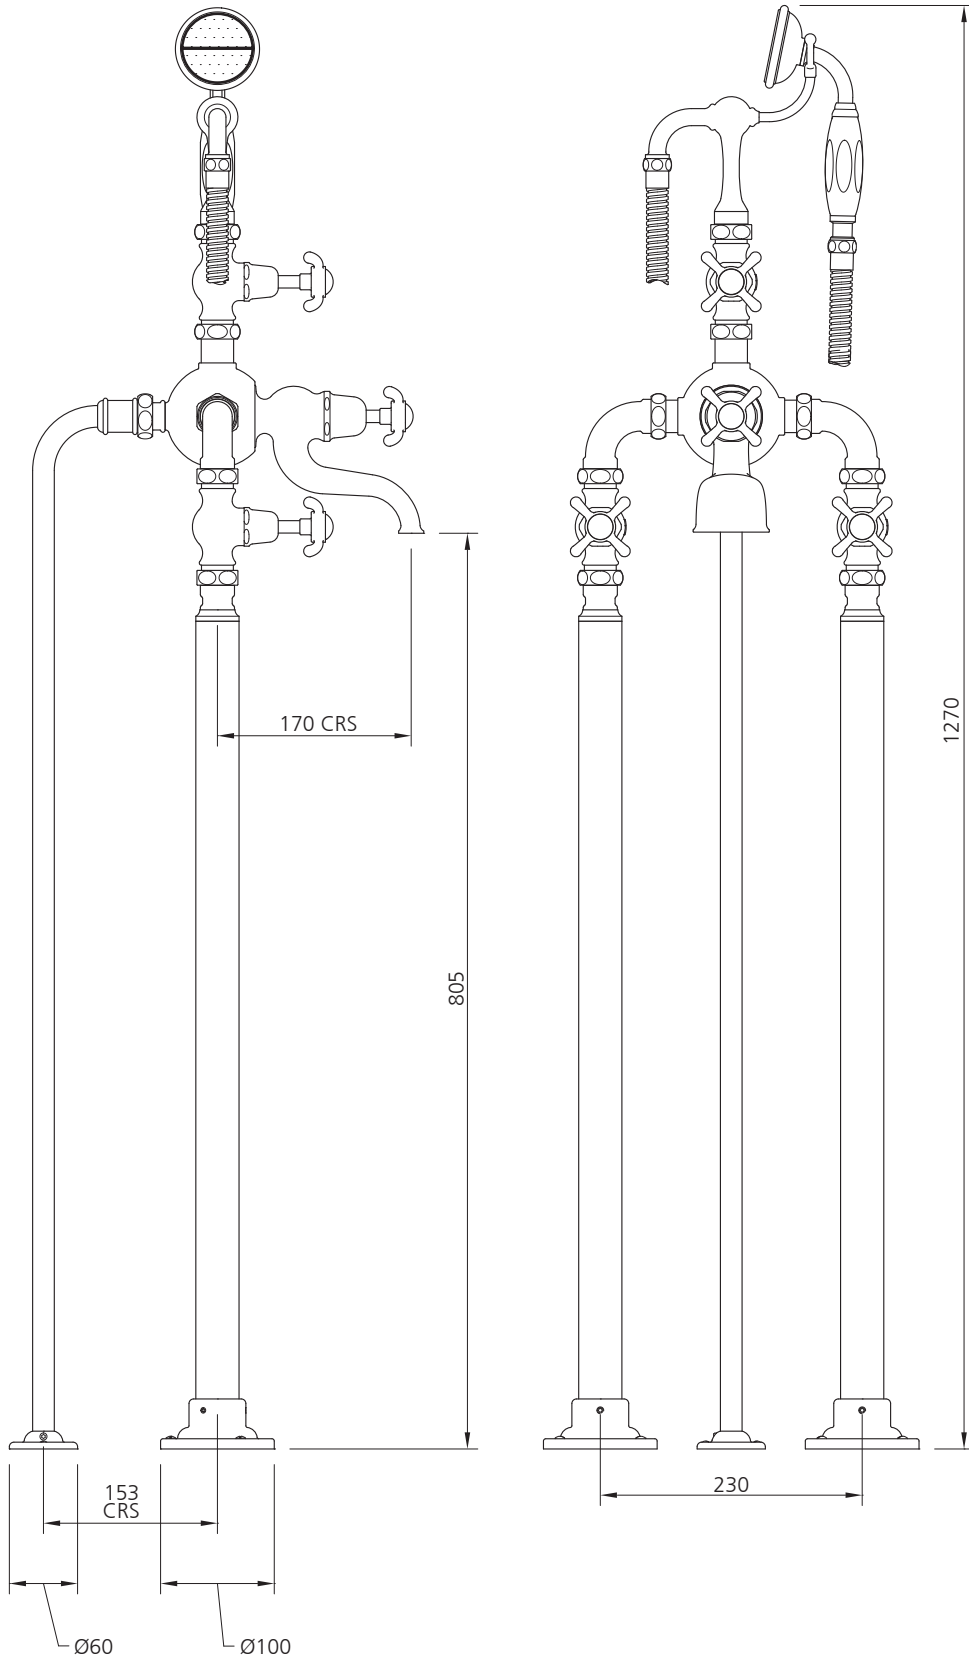

## FH-1148

BATH SHOWER MIXER WITH STANDPIPES

### DIMENSIONAL DATA SHEET

DATE: 24 May 2010

ISSUE: 055 A

©COPYRIGHT 2010. CHRISTO LEFROY BROOKS. ALL RIGHTS RESERVED.

DIMENSIONS IN MILLIMETRES

WHILST EVERY EFFORT IS MADE TO ENSURE THE ACCURACY OF THESE DATA SHEETS THEY ARE SUBJECT TO CHANGE WITHOUT NOTICE AS PART OF THE COMPANY'S PRODUCT DEVELOPMENT PROCESS