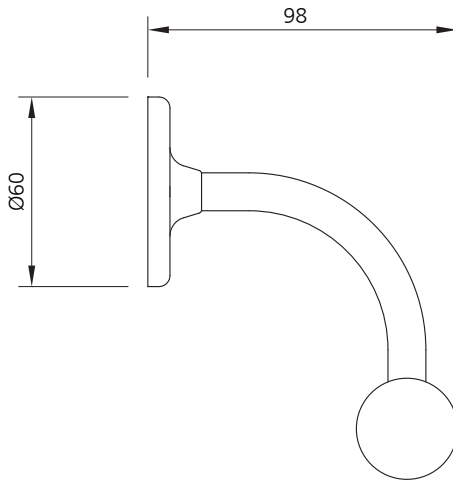

**LEFROY BROOKS**

IBROC HOUSE ESSEX ROAD  
HODDESDON HERTS EN11 0QS UK  
T: +44 (0)1992 708 316 F: +44 (0)1992 708 317

**BK-4507**

LARGE BORE (1") BLACK STOVE ENAMELLED TOWEL BAR (508mm)  
WITH LARGE BACKPLATES (STANDARD 20")

DIMENSIONAL DATA SHEET

DATE: 17 May 2010

ISSUE: 041

©COPYRIGHT 2010. CHRISTO LEFROY BROOKS. ALL RIGHTS RESERVED.

DIMENSIONS IN MILLIMETRES

WHILST EVERY EFFORT IS MADE TO ENSURE THE ACCURACY OF THESE DATA SHEETS THEY ARE SUBJECT TO CHANGE WITHOUT NOTICE AS PART OF THE COMPANY'S PRODUCT DEVELOPMENT PROCESS