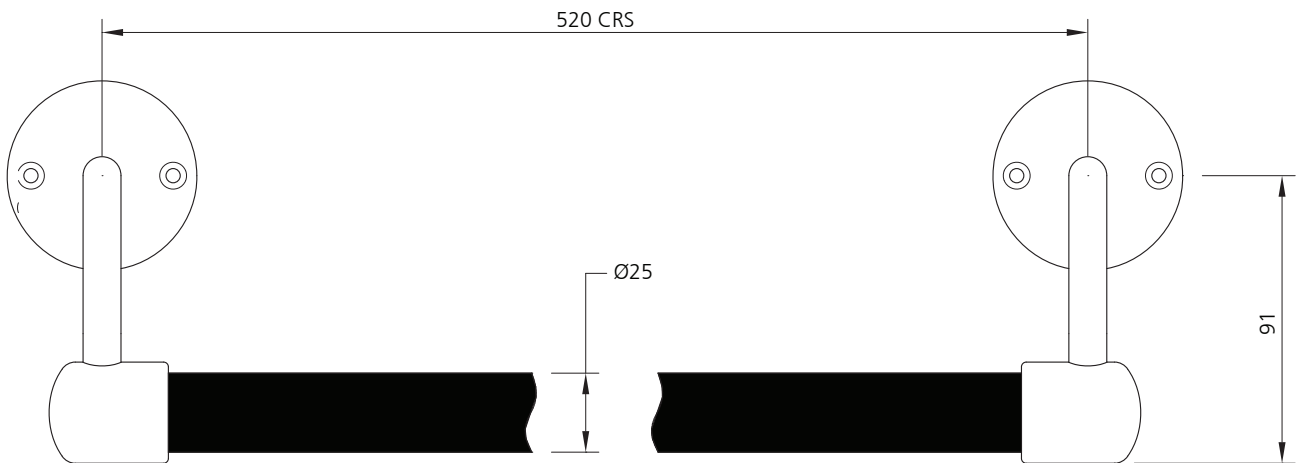

**LEFROY BROOKS**

IBROC HOUSE ESSEX ROAD  
HODDESDON HERTS EN11 0QS UK  
T: +44 (0)1992 708 316 F: +44 (0)1992 708 317

**BK-4507**

LARGE BORE (1") BLACK STOVE ENAMELLED TOWEL BAR (508mm)  
WITH LARGE BACKPLATES (STANDARD 20")

DIMENSIONAL DATA SHEET

DATE: 17 May 2010

ISSUE: 041

©COPYRIGHT 2010. CHRISTO LEFROY BROOKS. ALL RIGHTS RESERVED.

DIMENSIONS IN MILLIMETRES

WHILST EVERY EFFORT IS MADE TO ENSURE THE ACCURACY OF THESE DATA SHEETS THEY ARE SUBJECT TO CHANGE WITHOUT NOTICE AS PART OF THE COMPANY'S PRODUCT DEVELOPMENT PROCESS