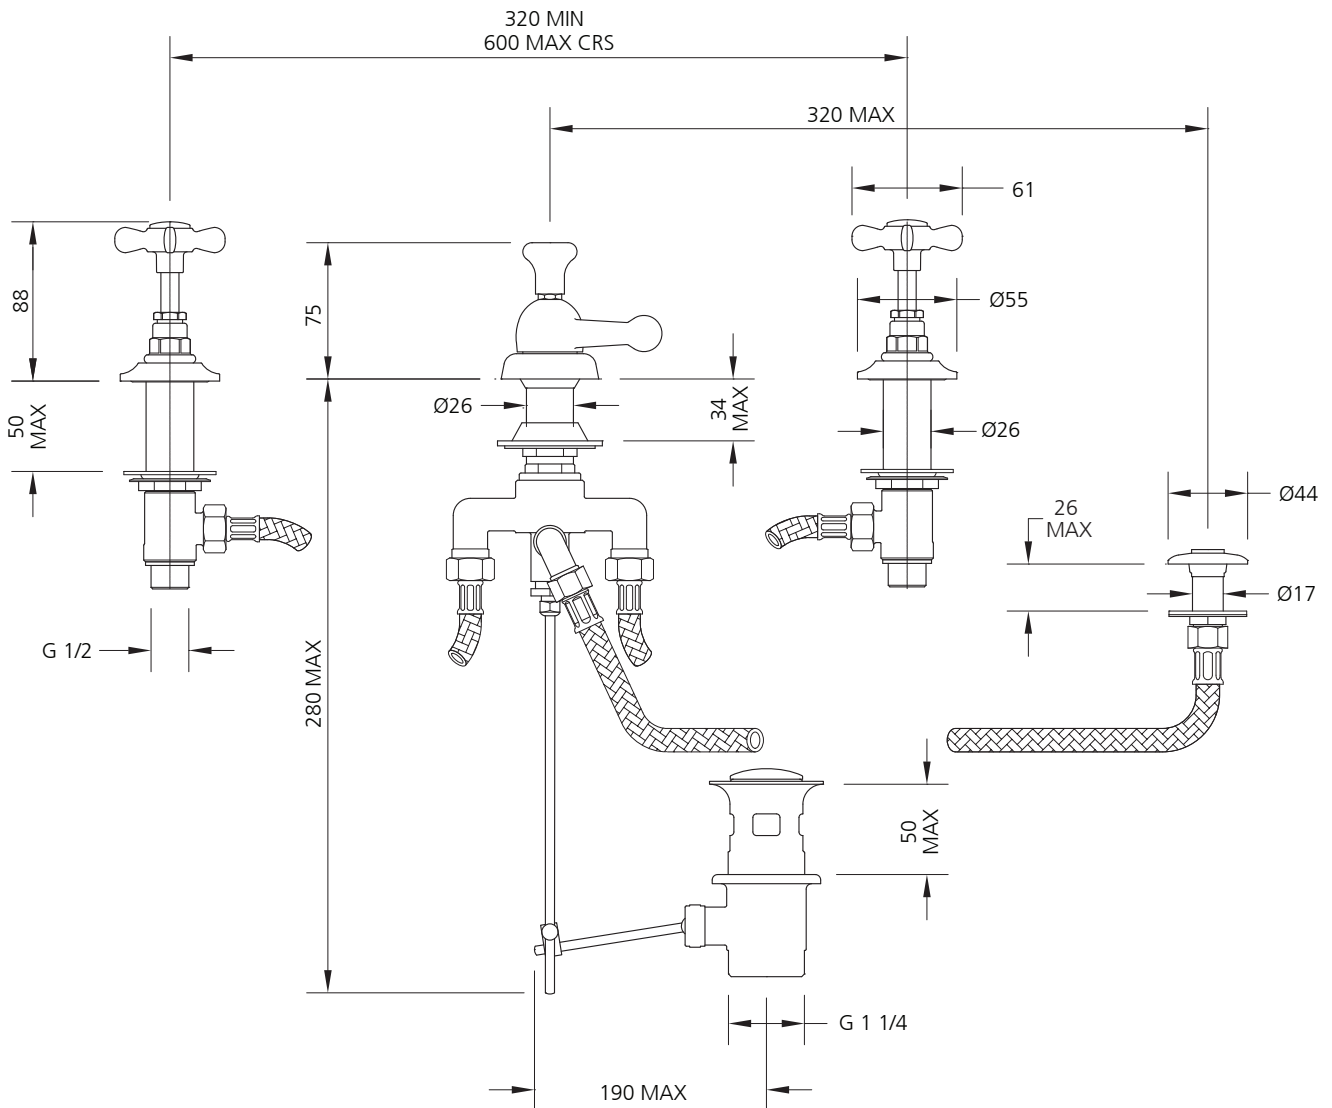

## LB-1461

CLASSIC THREE HOLE BIDET  
WITH ASCENDING SPRAY AND POP-UP WASTE

### DIMENSIONAL DATA SHEET

DATE: 25 June 2010

ISSUE: 007 B

© COPYRIGHT 2010. CHRISTO LEFROY BROOKS. ALL RIGHTS RESERVED.

DIMENSIONS IN MILLIMETRES

WHILST EVERY EFFORT IS MADE TO ENSURE THE ACCURACY OF THESE DATA SHEETS THEY ARE SUBJECT TO CHANGE WITHOUT NOTICE AS PART OF THE COMPANY'S PRODUCT DEVELOPMENT PROCESS