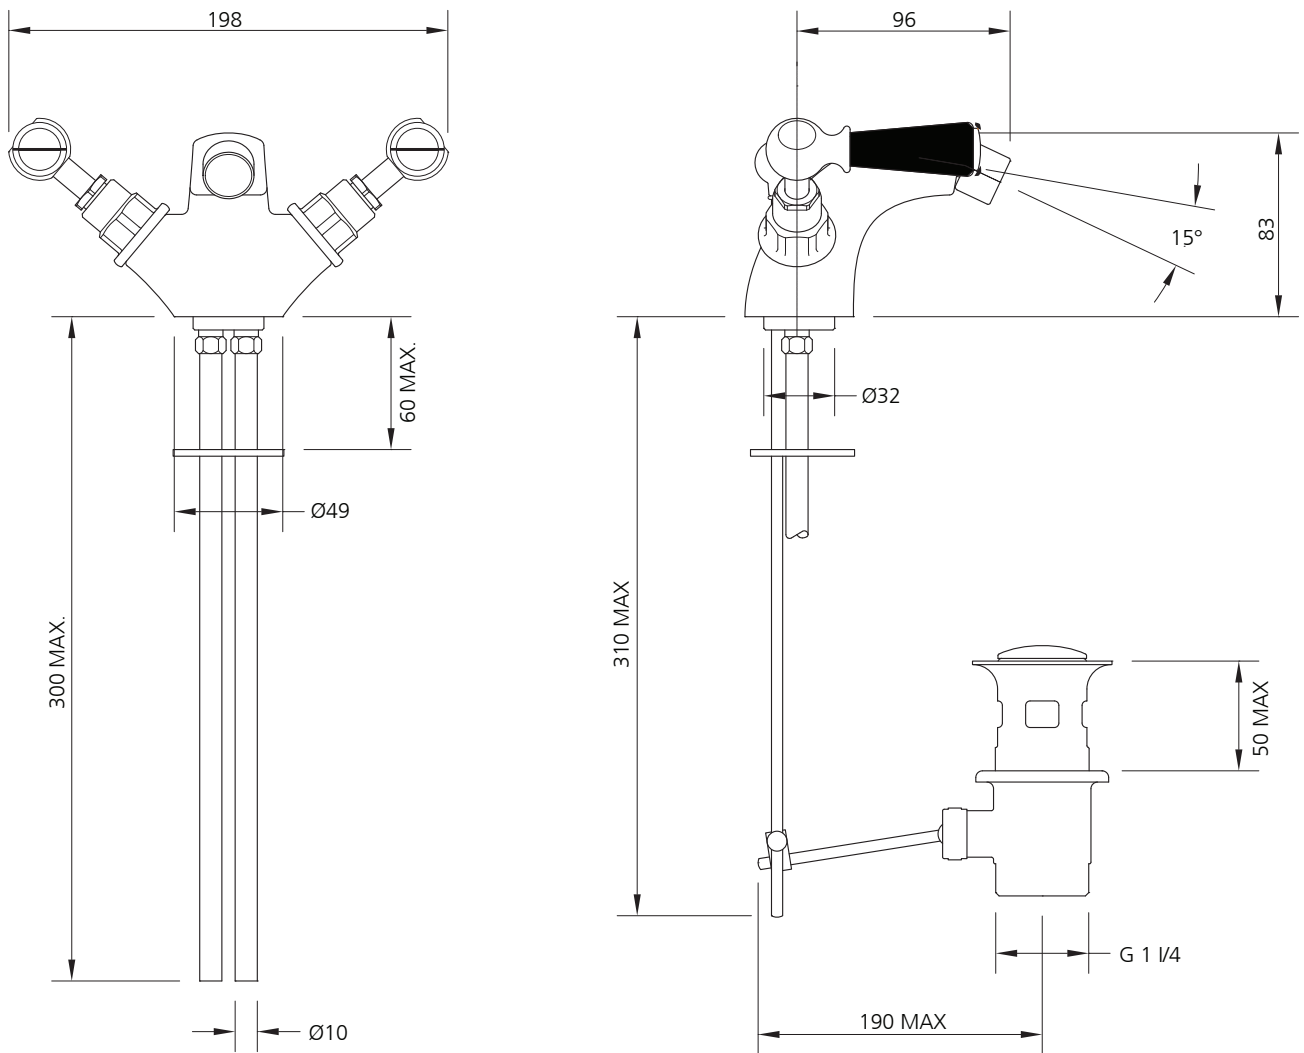

LEFROY BROOKS

IBROC HOUSE ESSEX ROAD
HODDESDON HERTS EN11 0QS UK
T: +44 (0)1992 708 316 F: +44 (0)1992 708 317

BL-1195

CLASSIC BIDET MONOBLOCK
WITH BLACK LEVERS AND POP-UP WASTE

DIMENSIONAL DATA SHEET

DATE: 18 May 2010

ISSUE: 017

©COPYRIGHT 2010. CHRISTO LEFROY BROOKS. ALL RIGHTS RESERVED.

DIMENSIONS IN MILLIMETRES

WHILST EVERY EFFORT IS MADE TO ENSURE THE ACCURACY OF THESE DATA SHEETS THEY ARE SUBJECT TO CHANGE WITHOUT NOTICE AS PART OF THE COMPANY'S PRODUCT DEVELOPMENT PROCESS