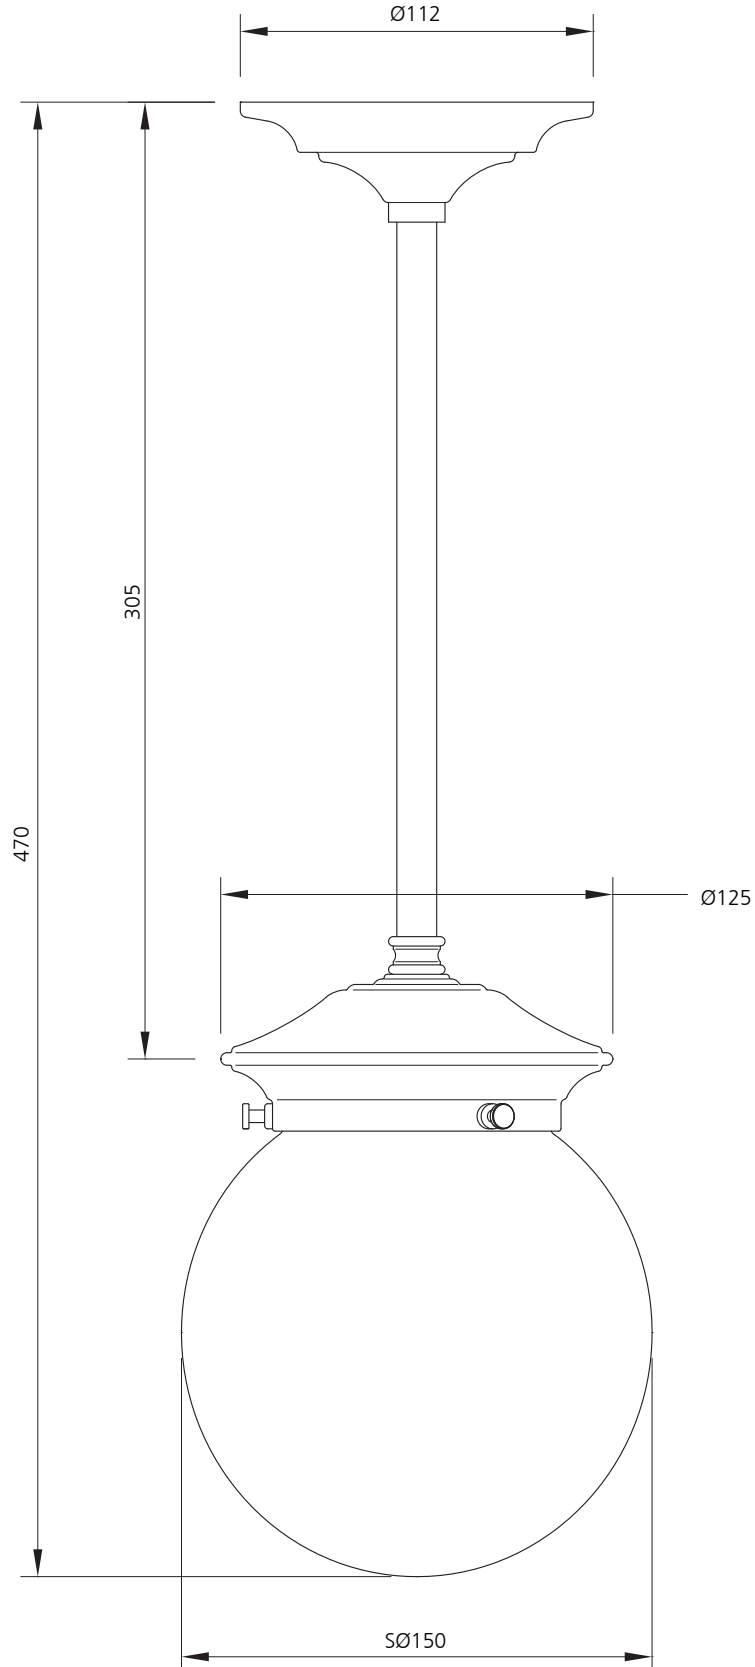

LEFROY BROOKS

IBROC HOUSE ESSEX ROAD
HODDESDON HERTS EN11 OQS UK
T: +44 (0)1992 708 316 F: +44 (0)1992 708 317

LB-4005 (USA)

CLASSIC DROP CEILING LIGHT WITH TUBULAR STEM
AND 6" OPAL GLOBE, MAX. WATTAGE 60W (S.E.S. BULB)

(RECOMMENDED FOR USE IN ZONE 3 APPLICATIONS)

DIMENSIONAL DATA SHEET

DATE: 29 June 2010

ISSUE: 049

©COPYRIGHT 2010. CHRISTO LEFROY BROOKS. ALL RIGHTS RESERVED.

DIMENSIONS IN MILLIMETRES

WHILST EVERY EFFORT IS MADE TO ENSURE THE ACCURACY OF THESE DATA SHEETS THEY ARE SUBJECT TO CHANGE WITHOUT NOTICE AS PART OF THE COMPANY'S PRODUCT DEVELOPMENT PROCESS