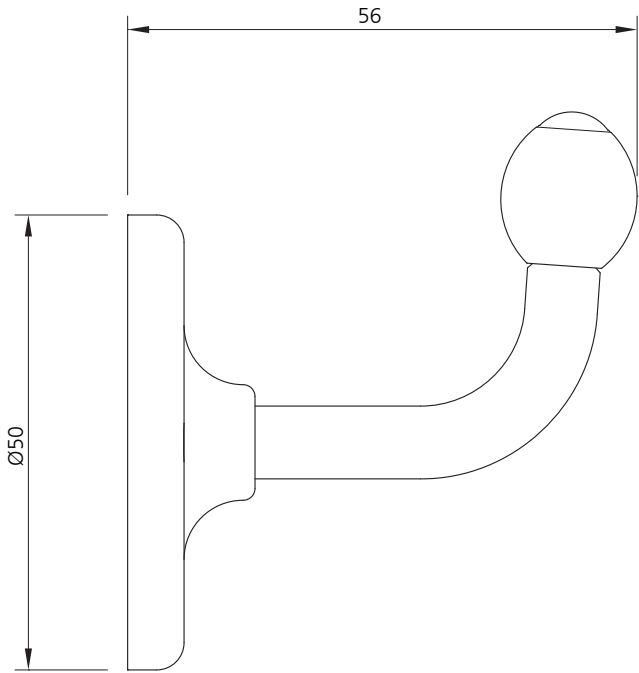

LEFROY BROOKS

IBROC HOUSE ESSEX ROAD
HODDESDON HERTS EN11 OQS UK
T: +44 (0)1992 708 316 F: +44 (0)1992 708 317

LB-4512

CLASSIC SINGLE ROBE HOOK
WITH CERAMIC ACORN

DIMENSIONAL DATA SHEET

DATE: 30 June 2010

ISSUE: 037 A

©COPYRIGHT 2010. CHRISTO LEFROY BROOKS. ALL RIGHTS RESERVED.

DIMENSIONS IN MILLIMETRES

WHILST EVERY EFFORT IS MADE TO ENSURE THE ACCURACY OF THESE DATA SHEETS THEY ARE SUBJECT TO CHANGE WITHOUT NOTICE AS PART OF THE COMPANY'S PRODUCT DEVELOPMENT PROCESS