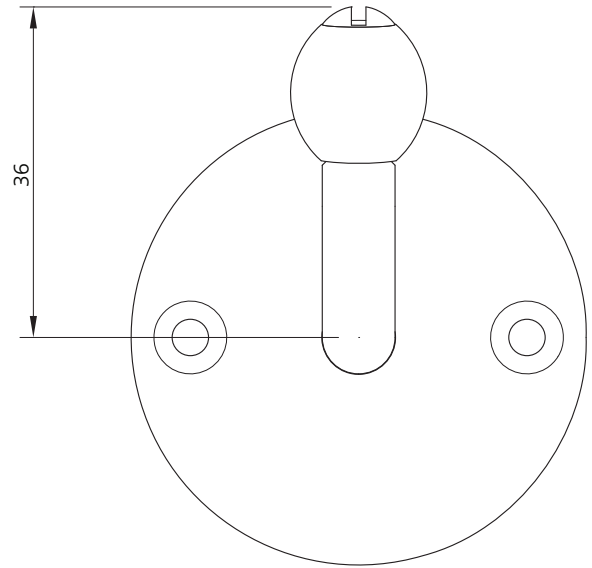

LEFROY BROOKS

IBROC HOUSE ESSEX ROAD
HODDESDON HERTS EN11 OQS UK
T: +44 (0)1992 708 316 F: +44 (0)1992 708 317

LB-4512

CLASSIC SINGLE ROBE HOOK
WITH CERAMIC ACORN

DIMENSIONAL DATA SHEET

DATE: 30 June 2010

ISSUE: 037 A

©COPYRIGHT 2010. CHRISTO LEFROY BROOKS. ALL RIGHTS RESERVED.

DIMENSIONS IN MILLIMETRES

WHILST EVERY EFFORT IS MADE TO ENSURE THE ACCURACY OF THESE DATA SHEETS THEY ARE SUBJECT TO CHANGE WITHOUT NOTICE AS PART OF THE COMPANY'S PRODUCT DEVELOPMENT PROCESS