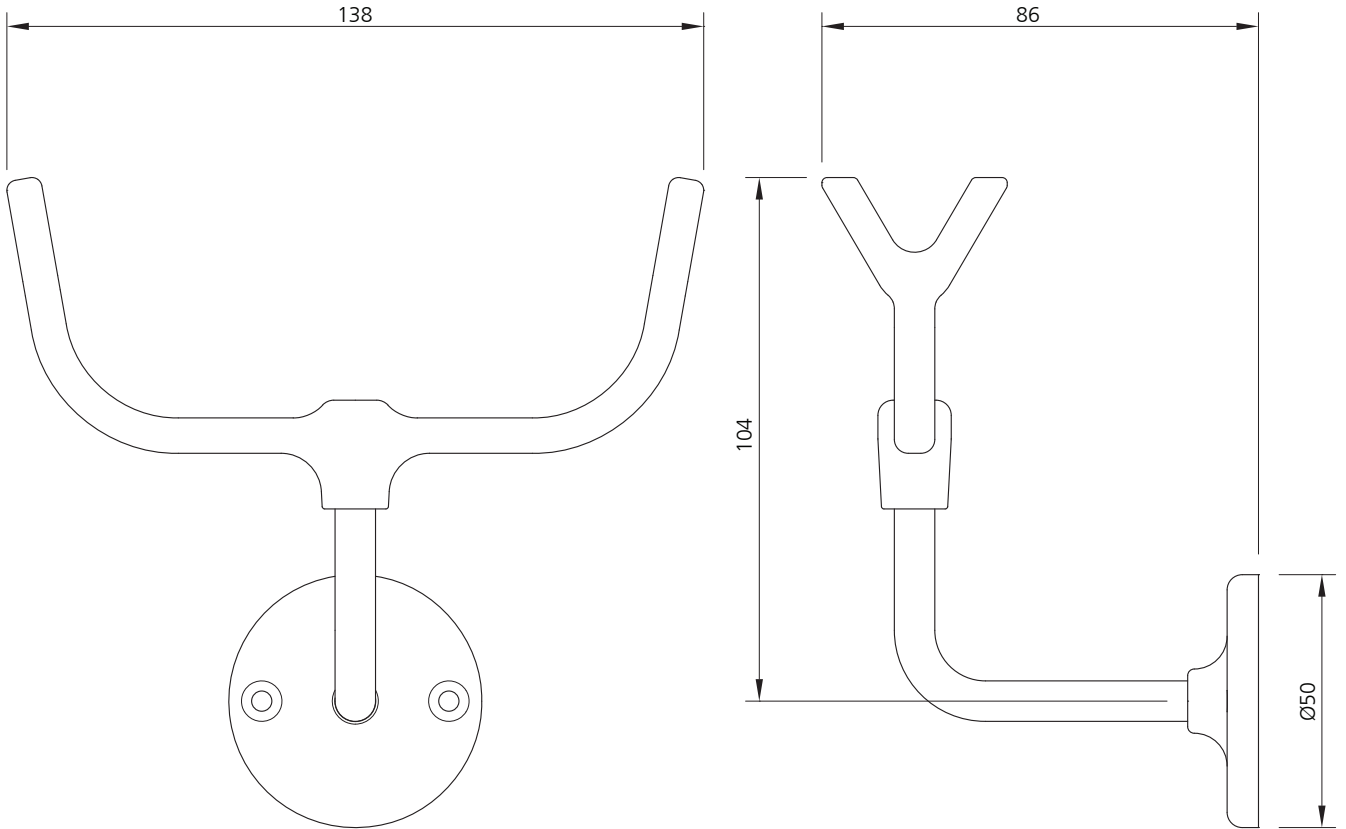

LEFROY BROOKS

IBROC HOUSE ESSEX ROAD
HODDESDON HERTS EN11 OQS UK
T: +44 (0)1992 708 316 F: +44 (0)1992 708 317

LB-1756

EDWARDIAN WALL MOUNTED CRADLE

DIMENSIONAL DATA SHEET

DATE: 28 June 2010

ISSUE: 039

©COPYRIGHT 2010. CHRISTO LEFROY BROOKS. ALL RIGHTS RESERVED.

DIMENSIONS IN MILLIMETRES

WHILST EVERY EFFORT IS MADE TO ENSURE THE ACCURACY OF THESE DATA SHEETS THEY ARE SUBJECT TO CHANGE WITHOUT NOTICE AS PART OF THE COMPANY'S PRODUCT DEVELOPMENT PROCESS