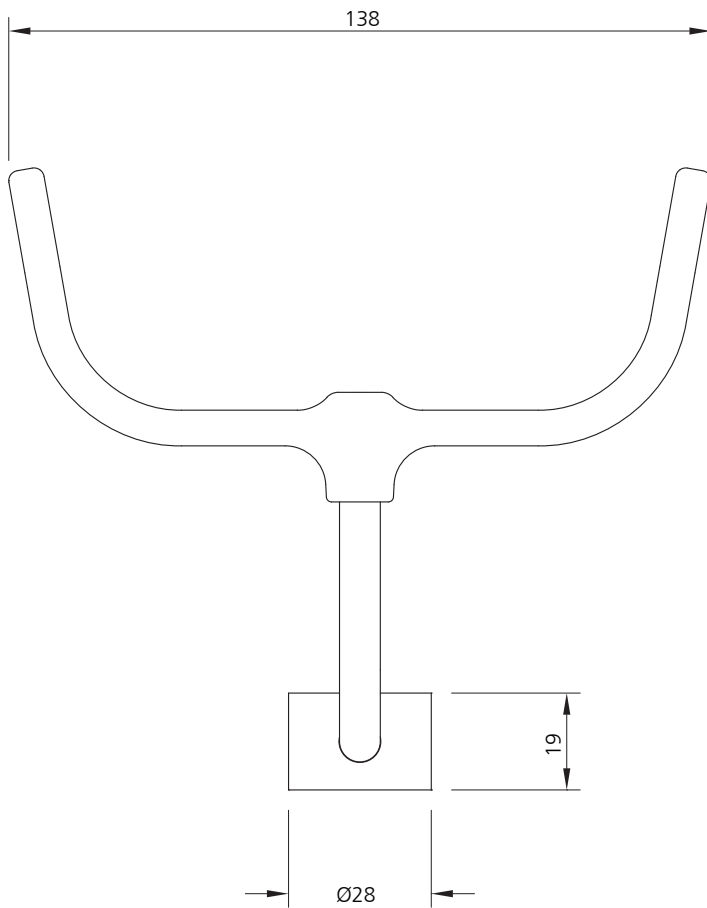

**LEFROY BROOKS**

IBROC HOUSE ESSEX ROAD  
HODDESDON HERTS EN11 0QS UK  
T: +44 (0)1992 708 316 F: +44 (0)1992 708 317

**LB-1751**

EDWARDIAN RISER CRADLE (FOR 19mm RISER)

DIMENSIONAL DATA SHEET

DATE: 28 June 2010

ISSUE: 039

©COPYRIGHT 2010. CHRISTO LEFROY BROOKS. ALL RIGHTS RESERVED.

DIMENSIONS IN MILLIMETRES

WHILST EVERY EFFORT IS MADE TO ENSURE THE ACCURACY OF THESE DATA SHEETS THEY ARE SUBJECT TO CHANGE WITHOUT NOTICE AS PART OF THE COMPANY'S PRODUCT DEVELOPMENT PROCESS