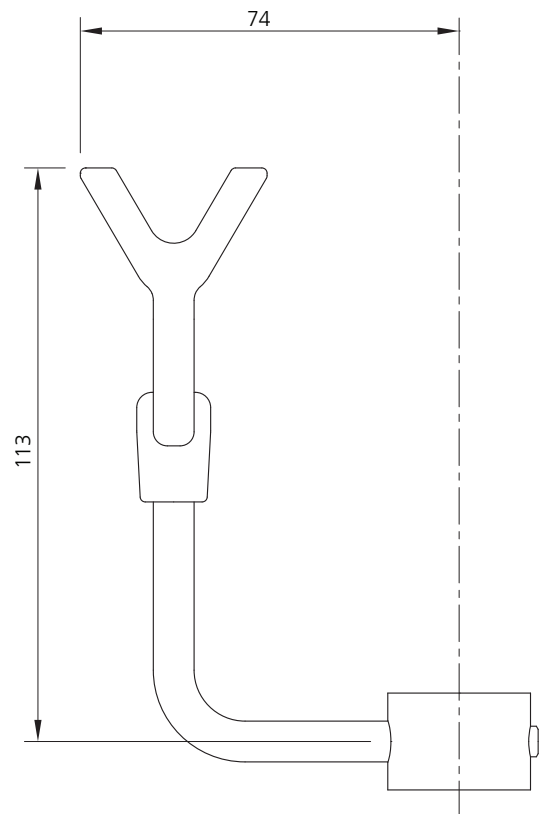

**LEFROY BROOKS**

IBROC HOUSE ESSEX ROAD  
HODDESDON HERTS EN11 0QS UK  
T: +44 (0)1992 708 316 F: +44 (0)1992 708 317

**LB-1751**

EDWARDIAN RISER CRADLE (FOR 19mm RISER)

DIMENSIONAL DATA SHEET

DATE: 28 June 2010

ISSUE: 039

©COPYRIGHT 2010. CHRISTO LEFROY BROOKS. ALL RIGHTS RESERVED.

DIMENSIONS IN MILLIMETRES

WHILST EVERY EFFORT IS MADE TO ENSURE THE ACCURACY OF THESE DATA SHEETS THEY ARE SUBJECT TO CHANGE WITHOUT NOTICE AS PART OF THE COMPANY'S PRODUCT DEVELOPMENT PROCESS