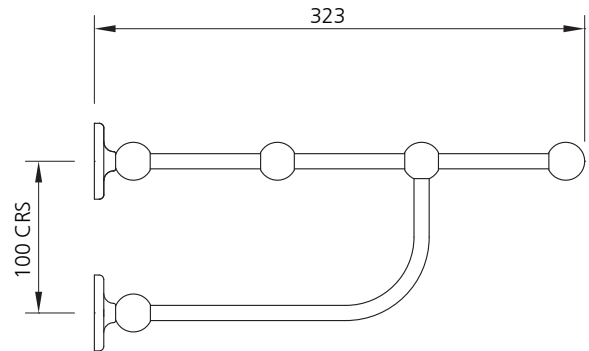

**LEFROY BROOKS**

IBROC HOUSE ESSEX ROAD  
HODDESDON HERTS EN11 0QS UK  
T: +44 (0)1992 708 316 F: +44 (0)1992 708 317

**LB-4944**

TOWEL SHELF

**DIMENSIONAL DATA SHEET**

DATE: 28 July 2010

ISSUE: 036

©COPYRIGHT 2010. CHRISTO LEFROY BROOKS. ALL RIGHTS RESERVED.

DIMENSIONS IN MILLIMETRES

WHILST EVERY EFFORT IS MADE TO ENSURE THE ACCURACY OF THESE DATA SHEETS THEY ARE SUBJECT TO CHANGE WITHOUT NOTICE AS PART OF THE COMPANY'S PRODUCT DEVELOPMENT PROCESS