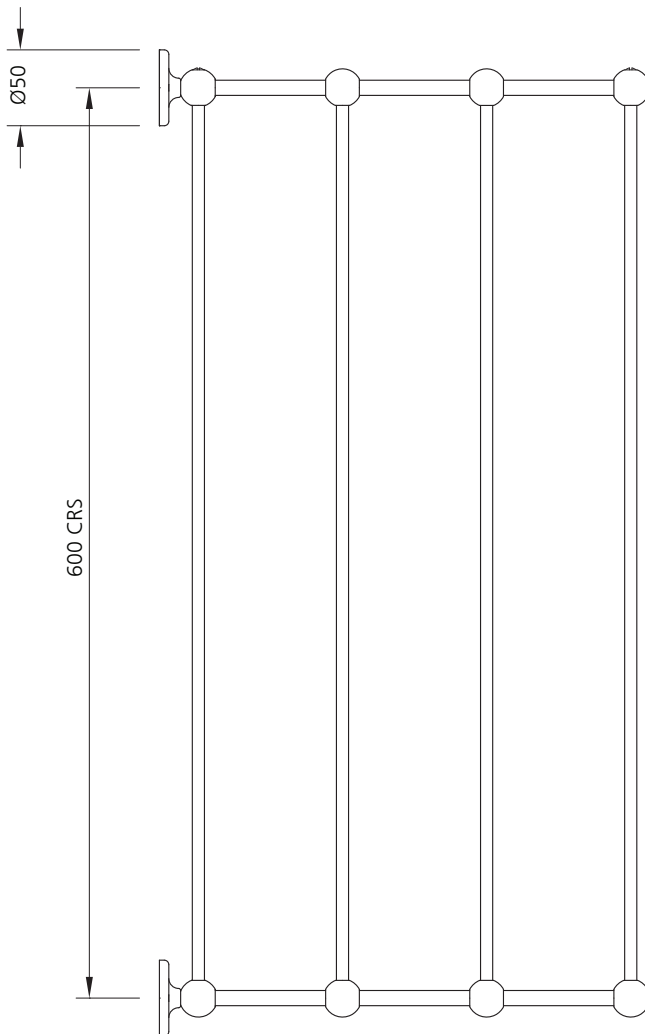

**LEFROY BROOKS**

IBROC HOUSE ESSEX ROAD  
HODDESDON HERTS EN11 0QS UK  
T: +44 (0)1992 708 316 F: +44 (0)1992 708 317

**LB-4944**

TOWEL SHELF

**DIMENSIONAL DATA SHEET**

DATE: 28 July 2010

ISSUE: 036

©COPYRIGHT 2010. CHRISTO LEFROY BROOKS. ALL RIGHTS RESERVED.

DIMENSIONS IN MILLIMETRES

WHILST EVERY EFFORT IS MADE TO ENSURE THE ACCURACY OF THESE DATA SHEETS THEY ARE SUBJECT TO CHANGE WITHOUT NOTICE AS PART OF THE COMPANY'S PRODUCT DEVELOPMENT PROCESS