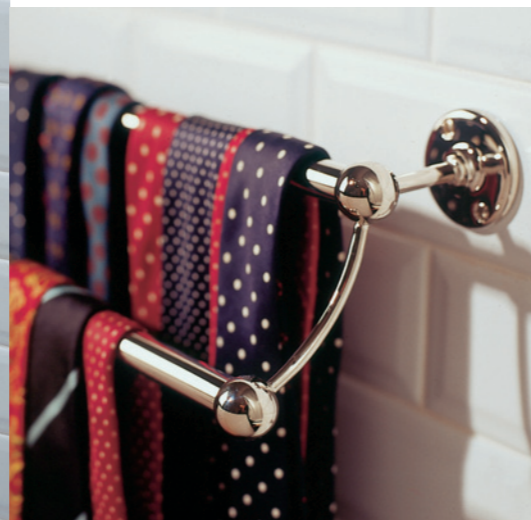

Lefroy Brooks Exposed
Godolphin Shower shown with
Classic Cast Brass
Riser Soap Dish LB 4514.
Pair of Wire Corner
Soap/Bottle Racks LB 4941.
Classic Stove Enamelled
Grab Bar LB 4513.

Edwardian Double Towel
Rail LB 4954.

LB 4944 Towel Shelf.
Classic Double Robe
Hook with Ceramic
Acorns LB 4511.

All Fine Bone China and
Stove Enamel shown in White
is also available
in Black – use BK prefix.

Finishes – Silver Nickel, Chrome,
Antique Gold and Satin Nickel.