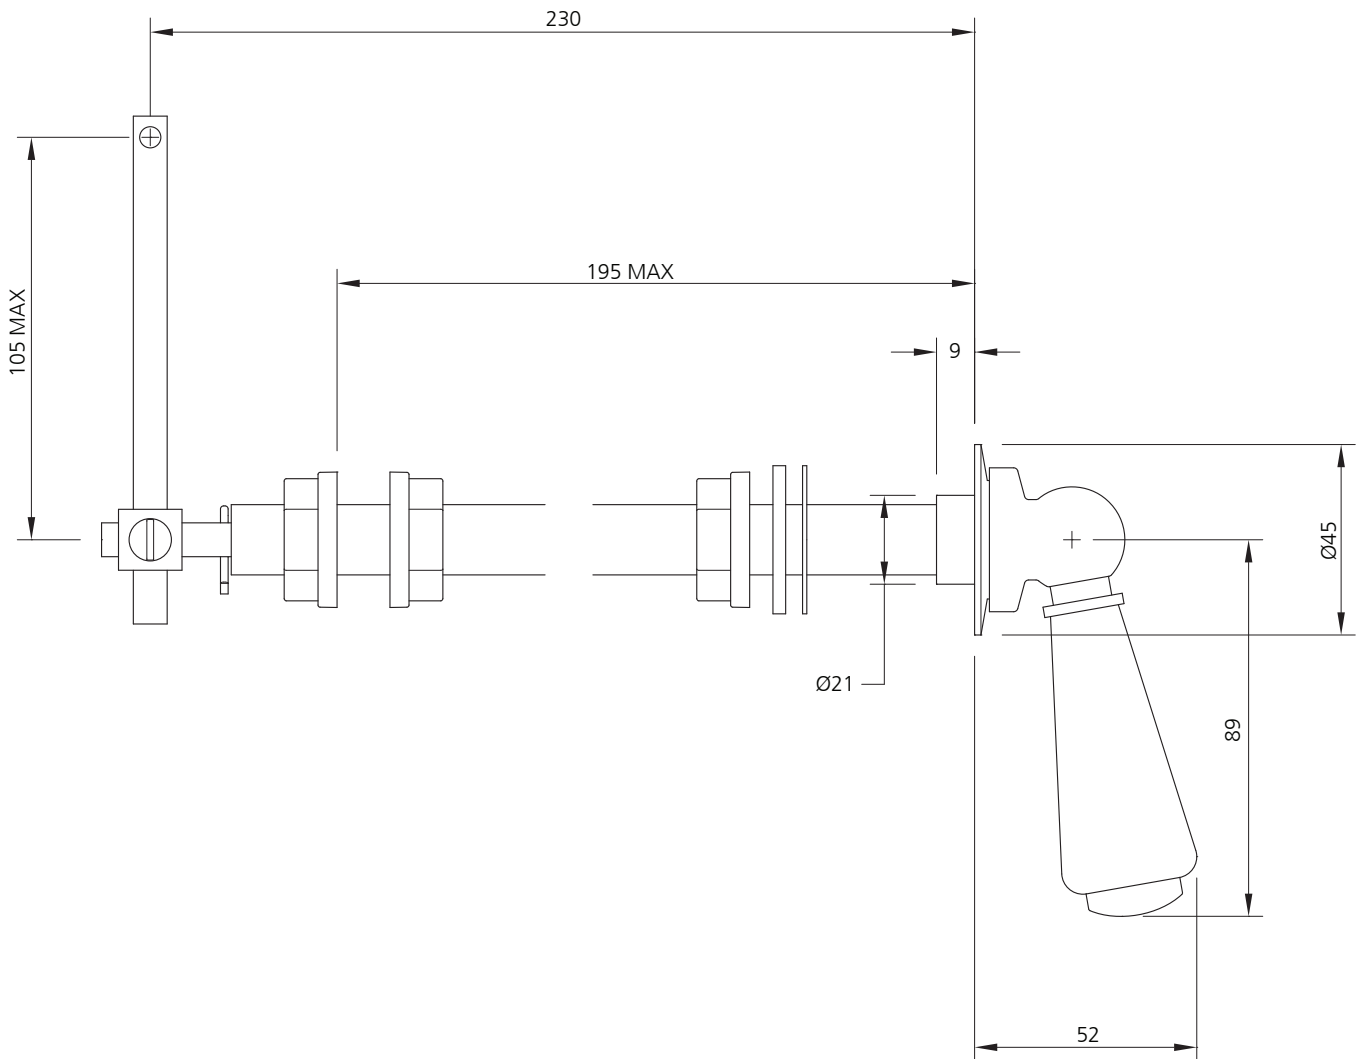

LEFROY BROOKS

IBROC HOUSE ESSEX ROAD
HODDESDON HERTS EN11 OQS UK
T: +44 (0)1992 708 316 F: +44 (0)1992 708 317

LB-1308

EXTENDED EDWARDIAN CISTERN LEVER CERAMIC
HANDLE FOR CONCEALED CISTERNS

DIMENSIONAL DATA SHEET

DATE: 24 June 2010

ISSUE: 040

©COPYRIGHT 2010. CHRISTO LEFROY BROOKS. ALL RIGHTS RESERVED.

DIMENSIONS IN MILLIMETRES

WHILST EVERY EFFORT IS MADE TO ENSURE THE ACCURACY OF THESE DATA SHEETS THEY ARE SUBJECT TO CHANGE WITHOUT NOTICE AS PART OF THE COMPANY'S PRODUCT DEVELOPMENT PROCESS