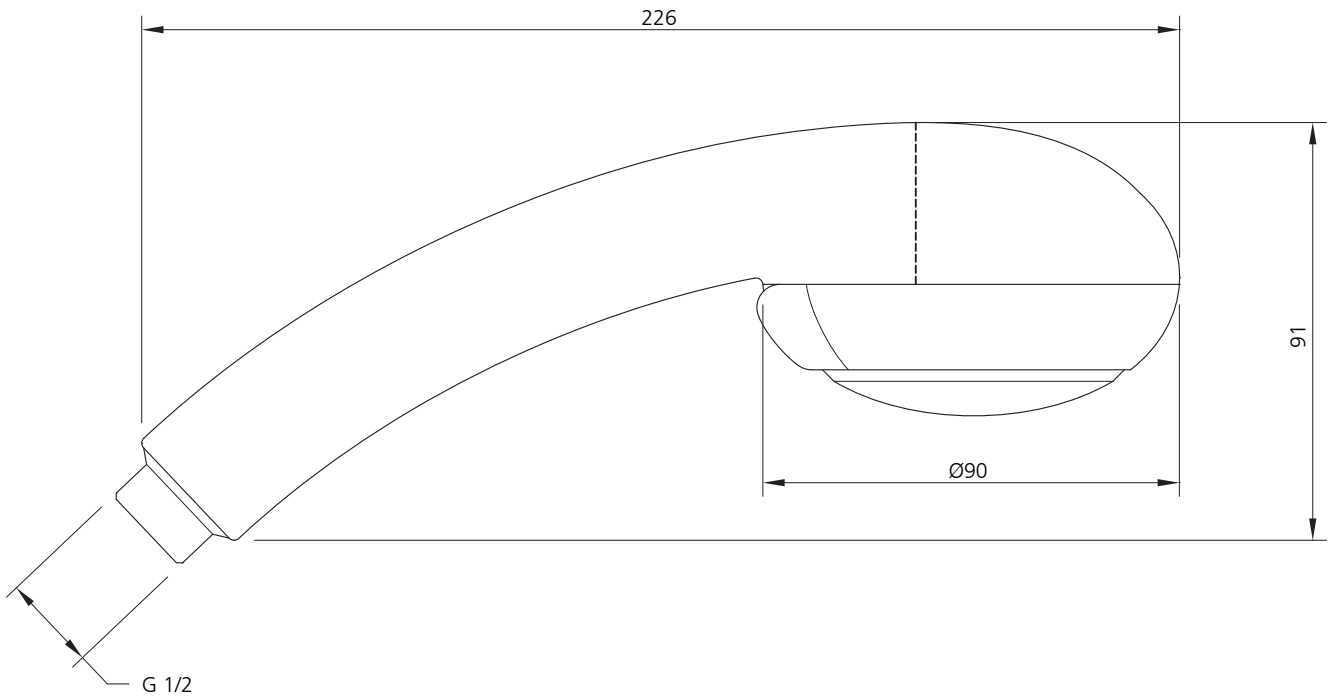

**LEFROY BROOKS**

IBROC HOUSE ESSEX ROAD  
HODDESDON HERTS EN11 OQS UK  
T: +44 (0)1992 708 316 F: +44 (0)1992 708 317

**LB-2137**

CARLTON 3-FUNCTION HYDRO TURBO  
HAND SHOWER

DIMENSIONAL DATA SHEET

DATE: 29 June 2010

ISSUE: 033

©COPYRIGHT 2010. CHRISTO LEFROY BROOKS. ALL RIGHTS RESERVED.

DIMENSIONS IN MILLIMETRES

WHILST EVERY EFFORT IS MADE TO ENSURE THE ACCURACY OF THESE DATA SHEETS THEY ARE SUBJECT TO CHANGE WITHOUT NOTICE AS PART OF THE COMPANY'S PRODUCT DEVELOPMENT PROCESS